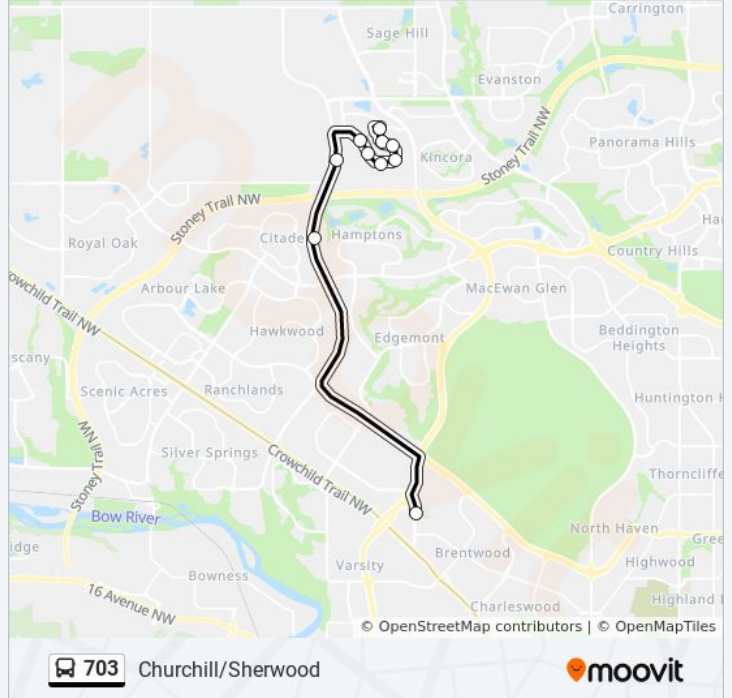

 703

Churchill/Sherwood

[View In Website Mode](#)

The 703 bus line (Churchill/Sherwood) has 2 routes. For regular weekdays, their operation hours are:

(1) Churchill Sherwood: 3:20 PM(2) Churchill Sherwood: 7:35 AM

Use the Moovit App to find the closest 703 bus station near you and find out when is the next 703 bus arriving.

Direction: Churchill Sherwood

10 stops

[VIEW LINE SCHEDULE](#)

- Nb Northland Dr @ 52 Av NW
- Nb Sarcee Tr @ Citadel Gr NW
- Nb Sarceetr NW @ Beacon Hill Sc
- Sb Sherwood Bv @ Sherwood Mt NW
- Sb Sherwood Bv @ 400 Sherwood PI NW
- Eb Sherwood Bv @ Sherwood Cm NW
- Nb Sherwood Bv @ Sherwood Pt NW
- Nb Sherwood Bv NW @ Sherwood Wy NW
- Nb Sherwood Bv @ Sherwood Li NW
- Sb Sherwood Bv @ Sherwood St NW

703 bus Time Schedule

Churchill Sherwood Route Timetable:

Sunday	Not Operational
Monday	3:20 PM
Tuesday	3:20 PM
Wednesday	3:20 PM
Thursday	3:20 PM
Friday	1:10 PM
Saturday	Not Operational

703 bus Info

Direction: Churchill Sherwood

Stops: 10

Trip Duration: 25 min

Line Summary:

Direction: Churchill Sherwood

9 stops

[VIEW LINE SCHEDULE](#)

- Sb Sherwood Bv @ Sherwood St NW
- Sb Sherwood Bv NW @ E. Of Sherwood Li NW
- Sb Sherwood Bv @ Sherwood Wy NW
- Wb Sherwood Bv @ Sherwood Pr NW
- Wb Sherwood Bv @ Sherwood Cm NW
- Nb Sherwood Bv @ 300 Sherwood PI NW
- Wb Sherwood Bv @ Sherwood PI NW
- Sb Sarcee Tr @ Citadel Bv NW
- Nb Northland Dr @ 52 Av NW