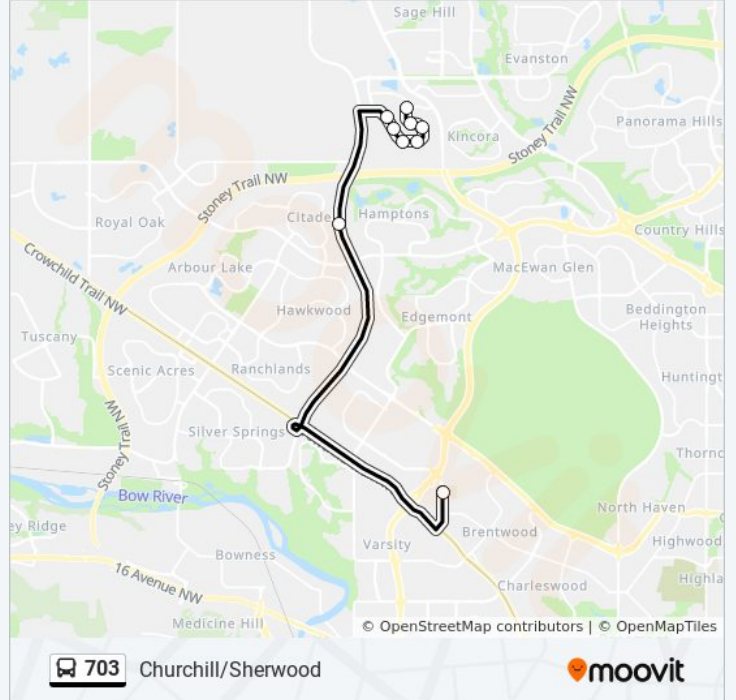

703 bus time schedules and route maps are available in an offline PDF at moovitapp.com. Use the [Moovit App](#) to see live bus times, train schedule or subway schedule, and step-by-step directions for all public transit in Calgary.

[About Moovit](#) • [MaaS Solutions](#) • [Supported Countries](#) • [Mooviter Community](#)

© 2023 Moovit - All Rights Reserved

Check Live Arrival Times