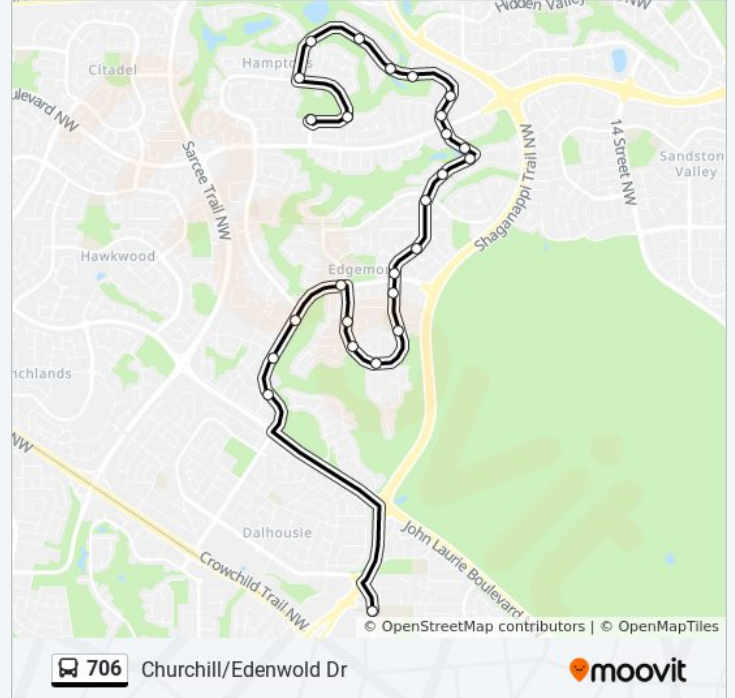

Wb Edenvold Dr @ Edcath Ri NW

Nb Edenvold Dr @ Edenstone Rd NW

Nb Edenvold Dr @ Edforth Cr NW

Wb Edgemont Bv @ Edgevalley Dr NW

Sb Edgemont Bv @ Edgepark Bv NW

Sb Edgemont Bv @ Edgehill Dr NW

Sb Edgemont Bv @ Edgedale Dr NW

Sb Northland Dr @ 52 Av NW

706 bus time schedules and route maps are available in an offline PDF at moovitapp.com. Use the [Moovit App](#) to see live bus times, train schedule or subway schedule, and step-by-step directions for all public transit in Calgary.

[About Moovit](#) · [MaaS Solutions](#) · [Supported Countries](#) · [Mooviter Community](#)

© 2023 Moovit - All Rights Reserved

Check Live Arrival Times