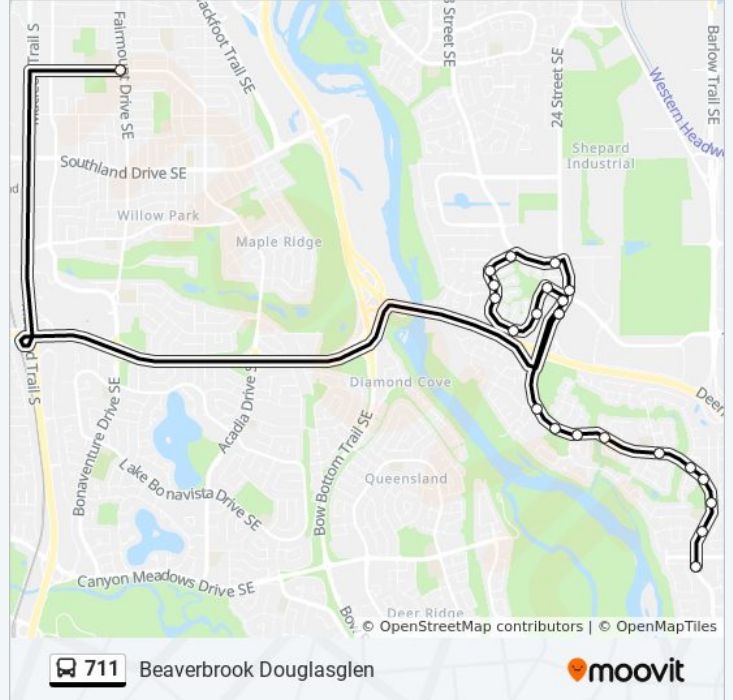

Direction: Beaverbrook Douglasglen

Stops: 25

Trip Duration: 33 min

Line Summary:

Eb Douglas Glen Ga @ Douglas Glen Bv SE

Sb 24 St SE @ Douglas Glen Ga

Wb 90 Av SE @ Fairmount Dr SE

Direction: Beaverbrook Douglasglen

23 stops

[VIEW LINE SCHEDULE](#)

Wb 90 Av SE @ Fairmount Dr SE

Nb 24 St SE @ S. Of 114 Av SE

Nb 24 St SE @ S. Of 114 Av SE

Nb 24 St SE @ 114 Av SE (Far Side)

Wb 18 St SE @ 24 St SE

Wb Douglas Glen Bv @ 18 St SE

711 bus Time Schedule

Beaverbrook Douglasglen Route Timetable:

Sunday	Not Operational
Monday	3:40 PM
Tuesday	3:40 PM
Wednesday	3:40 PM
Thursday	3:40 PM
Friday	2:15 PM
Saturday	Not Operational

711 bus Info

Direction: Beaverbrook Douglasglen

Stops: 23

Trip Duration: 30 min

Line Summary:

- Eb Douglasdale Bv @ Douglas Woods HI SE
- Sb Douglasdale Bv @ Douglasview Rd SE
- Sb Douglasdale Bv @ Douglas Ridge Gr SE
- Sb Douglasdale Bv @ Douglas Park Bv SE
- Sb Mount Mckenzie Dr @ 130 Av SE