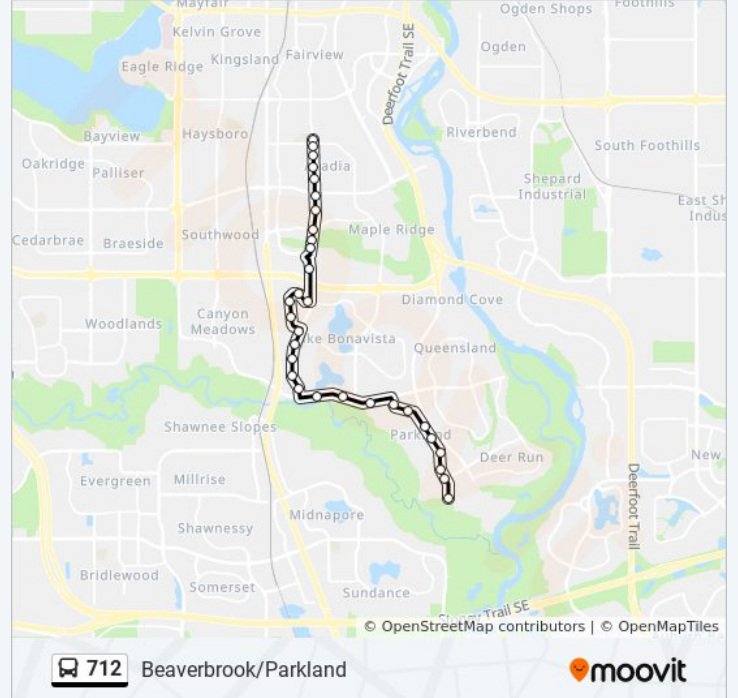

Sb Bonaventure Dr @ Lake Simcoe Cr SE

Sb Bonaventure Dr @ 135 Av SE

Eb Canyon Meadows Dr @ Lake Placid Dr SE

Eb Canyon Meadows Dr @ Lake Placid Ri SE

Eb Canyon Meadows Dr @ Park Estates Dr SE

Sb Parkland Bv @ Parkwood Wy SE

Eb Parkland Bv @ Parkland PI SE

Sb Parkland Bv @ Parkland Wy SE

Sb Parkland Bv @ Parkside Dr SE

Sb Parkland Bv @ 200 Parkglen PI SE

Sb Parkland Bv @ Parkvalley Rd SE

Sb Parkland Bv @ 146 Av SE

Sb Parkvalley Dr @ W. Of Parkridge Dr SE

712 bus time schedules and route maps are available in an offline PDF at moovitapp.com. Use the [Moovit App](#) to see live bus times, train schedule or subway schedule, and step-by-step directions for all public transit in Calgary.

[About Moovit](#) · [MaaS Solutions](#) · [Supported Countries](#) · [Mooviter Community](#)

© 2023 Moovit - All Rights Reserved

Check Live Arrival Times