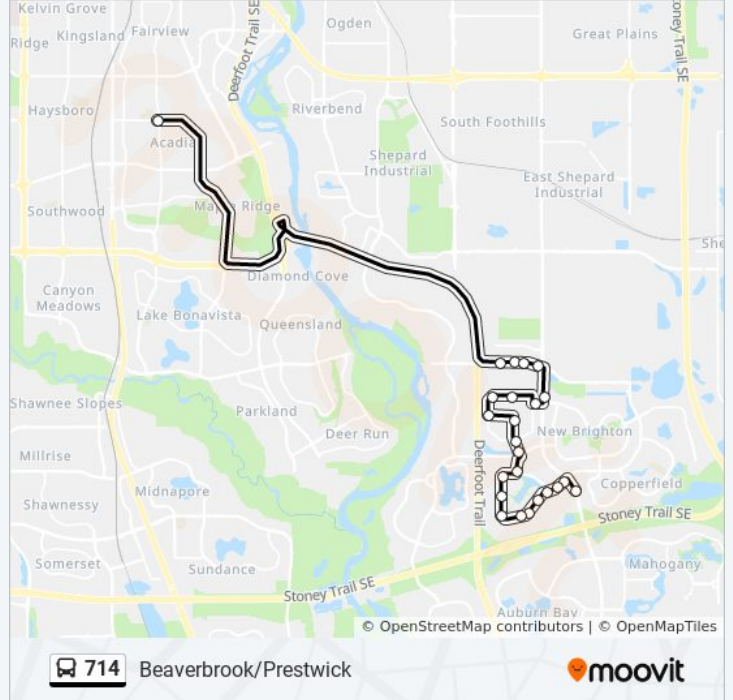

**714 bus Info**

**Direction:** Beaverbrook/Mckenzie Twn/Prestwick

**Stops:** 26

**Trip Duration:** 40 min

**Line Summary:**

Eb Mckenzie Towne Dr @ Elgin St SE  
 Eb Mckenzie Towne Dr @ Elgin Ri SE  
 Nb Mckenzie Towne Dr @ Elgin Meadows Wy SE  
 Sb 52 St SE @ Mcivor Bv  
 Sb 52 St SE @ Copperfield Ga

**Direction: Beaverbrook/Mckenzie Twn/Prestwick**

24 stops

[VIEW LINE SCHEDULE](#)

Nb 52 St SE @ Copperfield Ga  
 Wb Mckenzie Towne Dr @ 52 St SE  
 Wb Mckenzie Towne Dr @ Mckenzie Towne Ga SE  
 Wb Mckenzie Towne Dr @ Promenade Wy SE  
 Wb Mckenzie Towne Dr @ N. Elgin Estates Pa SE  
 Wb Mckenzie Towne Dr @ Elgin Estates Pa SE  
 Wb Mckenzie Towne Dr @ Elgin Estates HI SE  
 Nb Mckenzie Towne Dr @ Elgin Wy SE  
 Nb Mckenzie Towne Dr @ Elgin Pk Rd SE  
 Nb Inverness Sq @ Inverness Rd SE  
 Nb Inverness Ga @ Promenade Wy SE  
 Nb Prestwick Bv @ Mckenzie Towne Bv SE  
 Nb Prestwick Bv @ Prestwick Ci SE  
 Nb Prestwick Bv @ Prestwick Av SE  
 Nb Prestwick Ci @ Prestwick Dr SE  
 Nb Prestwick Ci @ Prestwick Mr SE  
 Eb Prestwick Ci @ Prestwick St SE

**714 bus Info**

**Direction:** Beaverbrook/Mckenzie Twn/Prestwick

**Stops:** 24

**Trip Duration:** 39 min

**Line Summary:**

Eb Prestwick Ga @ Prestwick Ci SE

Nb 52 St SE @ New Brighton Dr

Wb 130 Av SE @ 52 St SE

Wb 130 Av SE @ 50 St SE

Wb 130 Av SE @ 48 St SE

Wb 130 Av SE @ 46 St SE

Wb 90 Av SE @ Fairmount Dr SE

714 bus time schedules and route maps are available in an offline PDF at [moovitapp.com](https://moovitapp.com). Use the [Moovit App](#) to see live bus times, train schedule or subway schedule, and step-by-step directions for all public transit in Calgary.