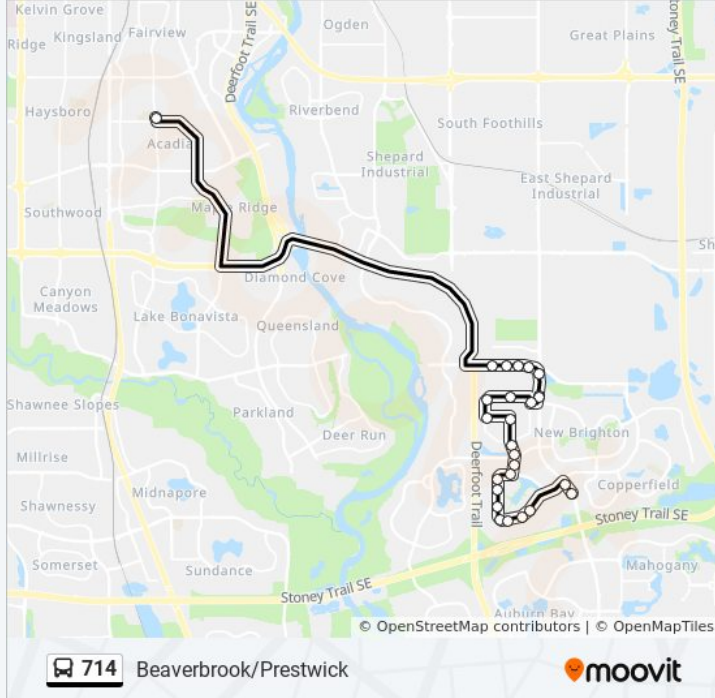

**714 bus Info**

**Direction:** Beaverbrook/Mckenzie Twn/Prestwick

**Stops:** 26

**Trip Duration:** 40 min

**Line Summary:**

Eb Mckenzie Towne Dr @ Elgin St SE  
 Eb Mckenzie Towne Dr @ Elgin Ri SE  
 Nb Mckenzie Towne Dr @ Elgin Meadows Wy SE  
 Sb 52 St SE @ Mcivor Bv  
 Sb 52 St SE @ Copperfield Ga

**Direction: Beaverbrook/Mckenzie Twn/Prestwick**

24 stops

[VIEW LINE SCHEDULE](#)

Nb 52 St SE @ Copperfield Ga  
 Wb Mckenzie Towne Dr @ 52 St SE  
 Wb Mckenzie Towne Dr @ Mckenzie Towne Ga SE  
 Wb Mckenzie Towne Dr @ Promenade Wy SE  
 Wb Mckenzie Towne Dr @ N. Elgin Estates Pa SE  
 Wb Mckenzie Towne Dr @ Elgin Estates Pa SE  
 Wb Mckenzie Towne Dr @ Elgin Estates HI SE  
 Nb Mckenzie Towne Dr @ Elgin Wy SE  
 Nb Mckenzie Towne Dr @ Elgin Pk Rd SE  
 Nb Inverness Sq @ Inverness Rd SE  
 Nb Inverness Ga @ Promenade Wy SE  
 Nb Prestwick Bv @ Mckenzie Towne Bv SE  
 Nb Prestwick Bv @ Prestwick Ci SE  
 Nb Prestwick Bv @ Prestwick Av SE  
 Nb Prestwick Ci @ Prestwick Dr SE  
 Nb Prestwick Ci @ Prestwick Mr SE  
 Eb Prestwick Ci @ Prestwick St SE

**714 bus Info**

**Direction:** Beaverbrook/Mckenzie Twn/Prestwick

**Stops:** 24

**Trip Duration:** 39 min

**Line Summary:**

Eb Prestwick Ga @ Prestwick Ci SE

Nb 52 St SE @ New Brighton Dr

Wb 130 Av SE @ 52 St SE