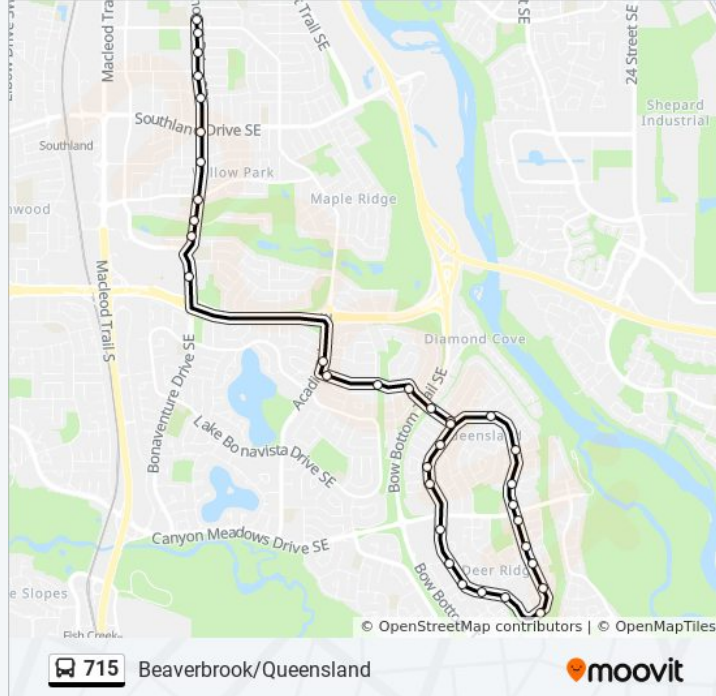

Sb Queensland Dr @ Queen Alexandra CI SE

Sb Queensland Dr @ Queen Isabella CI SE

Sb Deer Ridge Dr @ S. Of Canyon Meadows Dr SE

Sb Deer Ridge Dr @ 137 Av SE

Sb Deer Ridge Dr @ Deerpoint Rd SE

Eb Deer Ridge Dr @ Deer Ridge Wy SE

Eb Deer Ridge Dr @ Deerview Dr SE

Nb Deer Ridge Dr @ Deermont Rd SE

Nb Deer Ridge Dr @ Deercrest PI SE

Nb Deer Ridge Dr @ Deermont Rd SE

Nb Deer Ridge Dr @ Deercrest CI SE

Nb Deer Ridge Dr @ 136 Av SE

Nb Queensland Dr @ Canyon Meadows Dr SE

Nb Queensland Dr @ 600 Queensland PI SE

Nb Queensland Dr @ Queen Anne Wy SE

Wb Queensland Dr @ Queen Anne Wy SE

Wb Queensland PI @ Queensland Dr SE

715 bus time schedules and route maps are available in an offline PDF at moovitapp.com. Use the [Moovit App](#) to see live bus times, train schedule or subway schedule, and step-by-step directions for all public transit in Calgary.

[About Moovit](#) • [MaaS Solutions](#) • [Supported Countries](#) • [Mooviter Community](#)

© 2023 Moovit - All Rights Reserved

Check Live Arrival Times