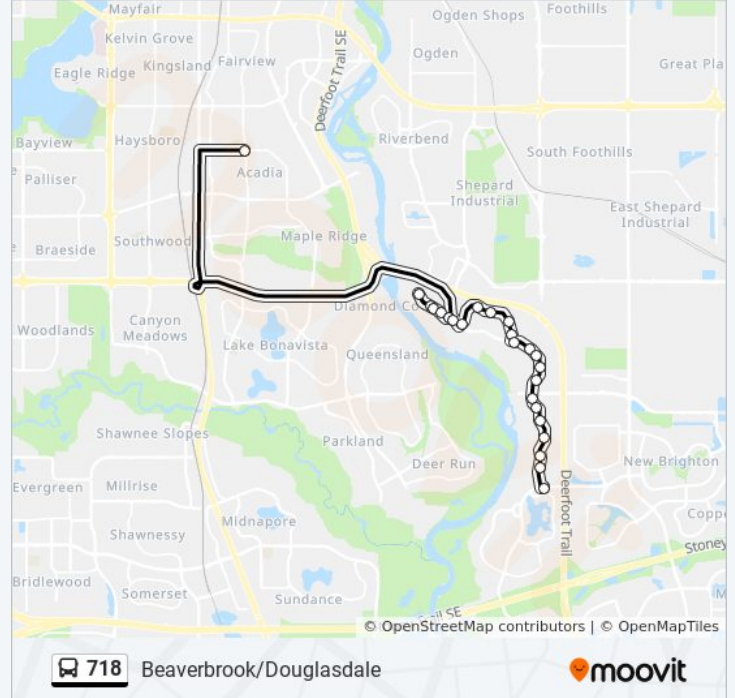

Direction: Beaverbrook Douglasdale

Stops: 24

Trip Duration: 37 min

Line Summary:

Eb Douglasbank Dr @ Douglasbank Cr SE

Nb Douglasdale Bv @ Douglasbank Dr SE

Wb 90 Av SE @ Fairmount Dr SE

Direction: Beaverbrook Douglasdale

Sb Mount Mckenzie Dr @ 130 Av SE

718 bus Time Schedule

Beaverbrook Douglasdale Route Timetable:

Sunday	Not Operational
Monday	3:40 PM
Tuesday	3:40 PM
Wednesday	3:40 PM
Thursday	3:40 PM
Friday	2:15 PM
Saturday	Not Operational

718 bus Info

Direction: Beaverbrook Douglasdale

Stops: 24

Trip Duration: 35 min

Line Summary:

Sb Mount Mckenzie Dr @ Mount Mckenzie Ba SE

Sb Mount Mckenzie Dr @ Mount Aberdeen Ci SE

Eb Mount Mckenzie Dr @ Mount Apex Gr SE

Eb Mount Mckenzie Dr @ Mount Douglas Mr SE

Sb Mount Mckenzie Dr @ Mount Brewster Ci SE

Eb Mckenzie Lake Bv @ Mount Mckenzie Dr SE

718 bus time schedules and route maps are available in an offline PDF at moovitapp.com. Use the [Moovit App](#) to see live bus times, train schedule or subway schedule, and step-by-step directions for all public transit in Calgary.