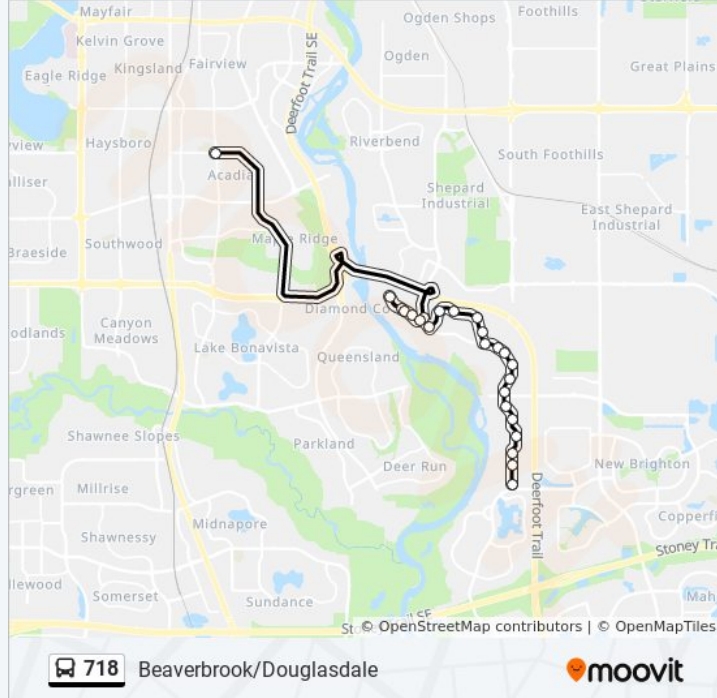

 718

Beaverbrook/Douglasdale

[View In Website Mode](#)

The 718 bus line (Beaverbrook/Douglasdale) has 2 routes. For regular weekdays, their operation hours are:

(1) Beaverbrook Douglasdale: 8:13 AM (2) Beaverbrook Douglasdale: 3:40 PM

Use the Moovit App to find the closest 718 bus station near you and find out when is the next 718 bus arriving.

Direction: Beaverbrook Douglasdale

24 stops

[VIEW LINE SCHEDULE](#)

- Nb Mount Mckenzie Dr @ Mckenzie Lake Bv SE
- Nb Mount Mckenzie Dr @ Mount Lorette Ci SE
- Nb Mount Mckenzie Dr @ Mount Allan Ci SE
- Nb Mount Mckenzie Dr @ Mount Apex Gr SE
- Nb Mount Mckenzie Dr @ Mount Aberdeen Ci SE
- Nb Mount Mckenzie Dr @ Mount Aberdeen Mr SE
- Nb Douglasdale Bv @ 130 Av SE
- Nb Douglasdale Bv @ Douglas Ridge Ci SE
- Nb Douglasdale Bv @ Douglas Ridge Gr SE
- Nb Douglasdale Bv @ Douglas Woods Rd SE
- Wb Douglasdale Bv @ Douglas Woods HI SE
- Wb Douglasdale Bv @ Douglas Woods Dr SE
- Nb Douglas Woods Dr @ Douglas Woods Gv SE
- Wb Douglas Woods Dr @ Douglas Woods HI SE
- Wb Douglas Woods Dr @ Douglas Woods Tc SE
- Sb Douglas Woods Dr @ Douglas Woods PI SE
- Nb Douglasdale Bv @ Douglas Woods Dr SE
- Wb Douglasbank Dr @ Douglasdale Bv SE
- Nb Douglasbank Dr @ N. Of Douglasbank Cr SE
- Wb Douglasbank Dr @ Douglasbank Cr SE
- Douglasbank Wy Terminal SE

Direction: Beaverbrook Douglasdale

Stops: 24

Trip Duration: 37 min

Line Summary:

Eb Douglasbank Dr @ Douglasbank Cr SE

Nb Douglasdale Bv @ Douglasbank Dr SE

Wb 90 Av SE @ Fairmount Dr SE

Direction: Beaverbrook Douglasdale

24 stops

[VIEW LINE SCHEDULE](#)

Wb 90 Av SE @ Fairmount Dr SE

Wb Douglasbank Dr @ Douglasdale Bv SE

Nb Douglasbank Dr @ N. Of Douglasbank Cr SE

Wb Douglasbank Dr @ Douglasbank Cr SE

Douglasbank Wy Terminal SE