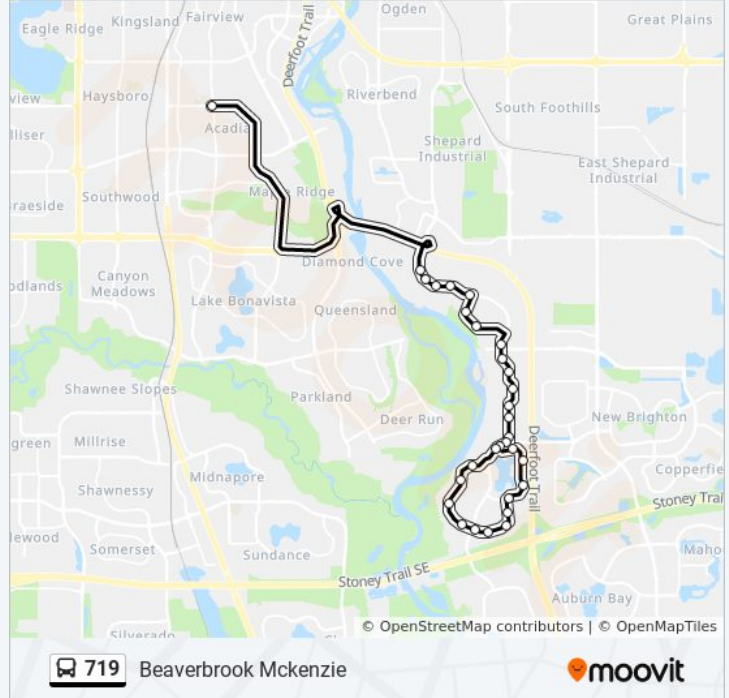

**719 bus Info**

**Direction:** Beaverbrook Mckenzie

**Stops:** 30

**Trip Duration:** 35 min

**Line Summary:**

Nb Mount Mckenzie Dr @ Mount Aberdeen Mr SE

Nb Douglasdale Bv @ 130 Av SE

Nb Douglas Park Bv @ Douglasview Rd SE

Nb Douglasdale Bv @ Douglaspark Bv SE

Wb Douglasdale Bv @ Douglasview Bv SE

Wb Douglasdale Bv @ Douglas Woods Ri SE

Wb Douglasdale Bv @ Douglas Woods Wy SE

Nb Douglasdale Bv @ Douglas Woods Dr SE

Nb Douglasdale Bv @ Douglasbank Dr SE

Wb 90 Av SE @ Fairmount Dr SE

### Direction: Beaverbrook Mckenzie

30 stops

[VIEW LINE SCHEDULE](#)

Wb 90 Av SE @ Fairmount Dr SE

Sb Douglasdale Bv @ Douglasbank Dr SE

Eb Douglasdale Bv @ Douglasbank Gd SE

Eb Douglasdale Bv @ Douglas Park Bv SE