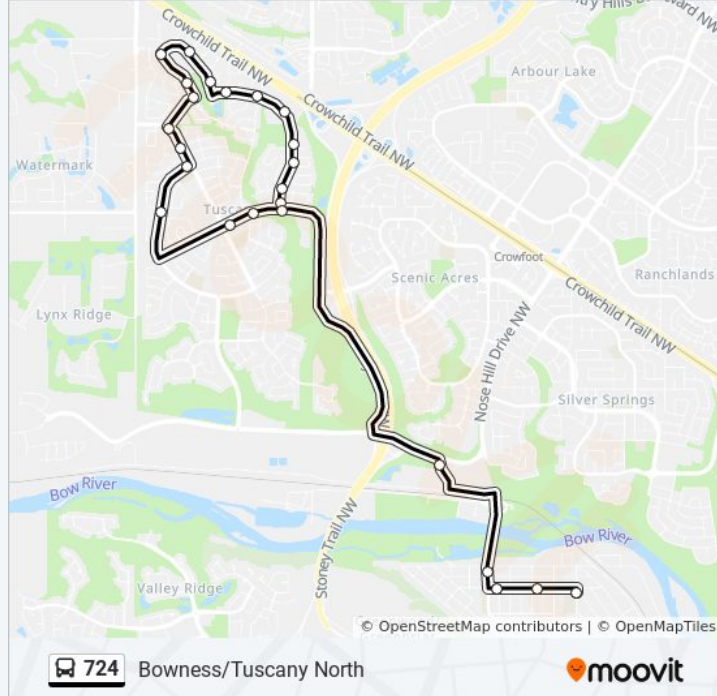

Stops: 26

Trip Duration: 29 min

Line Summary:

Sb Tuscany Springs HI @ Tusselwood Dr NW
 Sb Tuscany Wy @ Tuscany Springs HI NW
 Sb Tuscany Wy @ Tuscany Ridge Ht NW
 Wb Tuscany Dr @ Tuscany Wy NW
 Sb Tuscany Dr @ Tuscany Ridge Cr NW
 Eb Tuscany Bv @ Tuscany Wy NW
 Eb Tuscany Bv @ Tuscany Hills Rd NW

724 bus Info

Direction: Bowness Tuscany North

Stops: 24

Trip Duration: 25 min

Line Summary:

Eb Tuscany Bv @ Tuscany Wy NW

Eb Tuscany Bv @ Tuscany Hills Rd NW

Eb Tuscany Bv @ Tuscany Springs Bv NW

Sb 87 St NW @ Nose Hill Dr

Sb 85 St NW @ 48 Av NW

Eb 46 Av NW @ 84 St NW

Eb 46 Av NW @ 81 St NW

Sb 77 St NW @ 46 Av NW

724 bus time schedules and route maps are available in an offline PDF at moovitapp.com. Use the [Moovit App](#) to see live bus times, train schedule or subway schedule, and step-by-step directions for all public transit in Calgary.