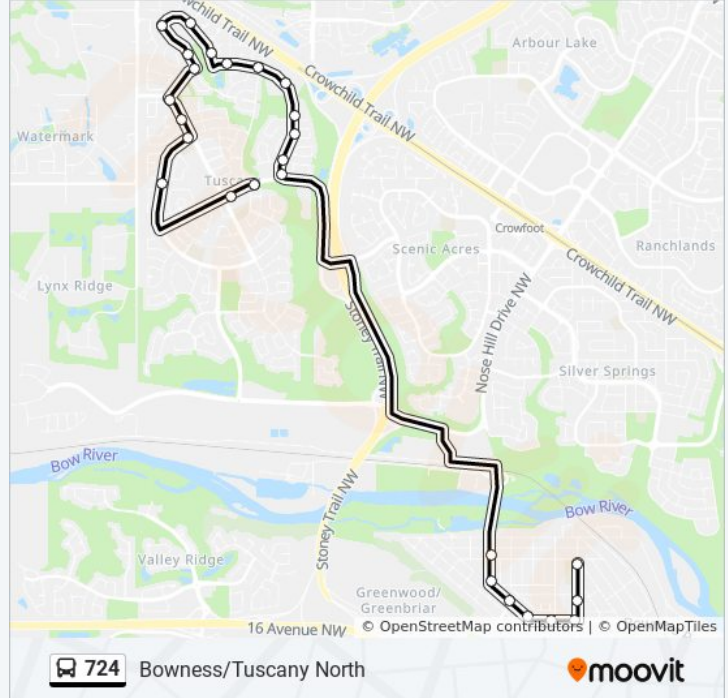

Direction: Bowness Tuscany North

26 stops

[VIEW LINE SCHEDULE](#)

- Sb 77 St NW @ 46 Av NW
- Sb 77 St NW @ 43 Av NW
- Wb Bowness Rd @ 77 St NW
- Wb Bowness Rd @ 79 St NW
- Wb Bowness Rd @ W. Of 79 St NW
- Wb Bowness Rd @ 83 St NW
- Nb Bowness Rd @ 44 Av NW
- Nb Bowness Rd @ 46 Av NW
- Nb Tuscany Springs Bv @ Tuscany Bv NW
- Nb Tuscany Springs Bv @ Tuscarora Cl NW
- Nb Tuscany Springs Bv @ Tuscarora Wy NW
- Nb Tuscany Springs Bv @ Tuscarora Me NW
- Nb Tuscany Springs Bv @ S.Of Tuscany Springs Gd NW
- Wb Tuscany Springs Bv @ Tuscany Springs Pl NW
- Wb Tuscany Springs Bv @ Tuscany Springsht NW
- Nbtuscany Springs Bv @ Tusslewood Vw NW
- Nb Tuscany Springs Bv @ Tusslewood Tc NW
- Sb Tusslewood Dr @ S.Of Tuscany Springs Bv NW
- Sb Tusslewood Dr @ Tusslewood Ht NW

724 bus Time Schedule

Bowness Tuscany North Route Timetable:

Sunday	Not Operational
Monday	3:40 PM
Tuesday	3:40 PM
Wednesday	3:40 PM
Thursday	3:40 PM
Friday	2:05 PM
Saturday	Not Operational

724 bus Info

Direction: Bowness Tuscany North

Stops: 26

Trip Duration: 29 min

Line Summary:

Sb Tuscany Springs HI @ Tusselwood Dr NW
 Sb Tuscany Wy @ Tuscany Springs HI NW
 Sb Tuscany Wy @ Tuscany Ridge Ht NW
 Wb Tuscany Dr @ Tuscany Wy NW
 Sb Tuscany Dr @ Tuscany Ridge Cr NW
 Eb Tuscany Bv @ Tuscany Wy NW
 Eb Tuscany Bv @ Tuscany Hills Rd NW

724 bus Info

Direction: Bowness Tuscany North

Stops: 24

Trip Duration: 25 min

Line Summary:

Eb Tuscany Bv @ Tuscany Wy NW

Eb Tuscany Bv @ Tuscany Hills Rd NW

Eb Tuscany Bv @ Tuscany Springs Bv NW