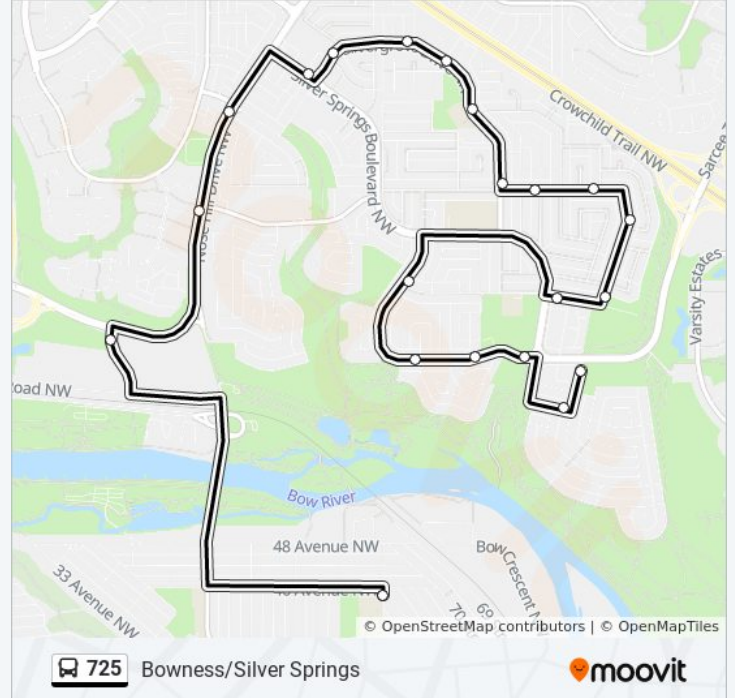

Bowness/Silver Springs

[View In Website Mode](#)

The 725 bus line (Bowness/Silver Springs) has 2 routes. For regular weekdays, their operation hours are:

(1) Bowness Silver Springs N: 3:40 PM(2) Bowness Silver Springs N: 8:18 AM

Direction: Bowness Silver Springs N

Stops: 21

Trip Duration: 27 min

Line Summary:

Direction: Bowness Silver Springs N

21 stops

[VIEW LINE SCHEDULE](#)

- Sb Silverdale Dr @ Silver Springs Ga NW
- Wb 54 Av NW @ Silverdale Dr
- Wb Silver Ridge Dr @ Silver Springs Bv NW
- Wb Silver Ridge Dr @ Silver Ridge Cl NW
- Wb Silver Ridge Dr @ Silver Ridge Pl NW
- Nb Silver Ridge Dr @ Silver Mead Rd NW
- Eb Silver Springs Dr @ Silver Springs Bv NW
- Nb Silver Springs Dr @ S Of Silver Springs Hill NW
- Nb Silver Springs Dr @ Silver Springs Wy NW
- Wb Silver Springs Rd @ Silver Springs Cr NW
- Wb Silver Springs Rd @ 70 St NW
- Nb Silvergrove Dr @ Silver Springs Rd NW
- Nb Silvergrove Dr @ Silver Springs Ri NW
- Wb Silvergrove Dr @ 100 Silvergrove Pl NW
- Wb Silvergrove Dr @ 300 Silvergrove Pl NW
- Sb Silvergrove Dr @ Silvergrove Wy NW
- Wb Silver Springs Bv @ Silvergrove Dr NW
- Sb Nose Hill Dr @ Scenic Acres Ga NW

Direction: Bowness Silver Springs N

Stops: 21

Trip Duration: 32 min

Line Summary:

Sb Nose Hill Dr @ Silver Springs Rd NW

Sb 87 St NW @ Nose Hill Dr

Sb 77 St NW @ 46 Av NW

725 bus time schedules and route maps are available in an offline PDF at moovitapp.com. Use the [Moovit App](#) to see live bus times, train schedule or subway schedule, and step-by-step directions for all public transit in Calgary.