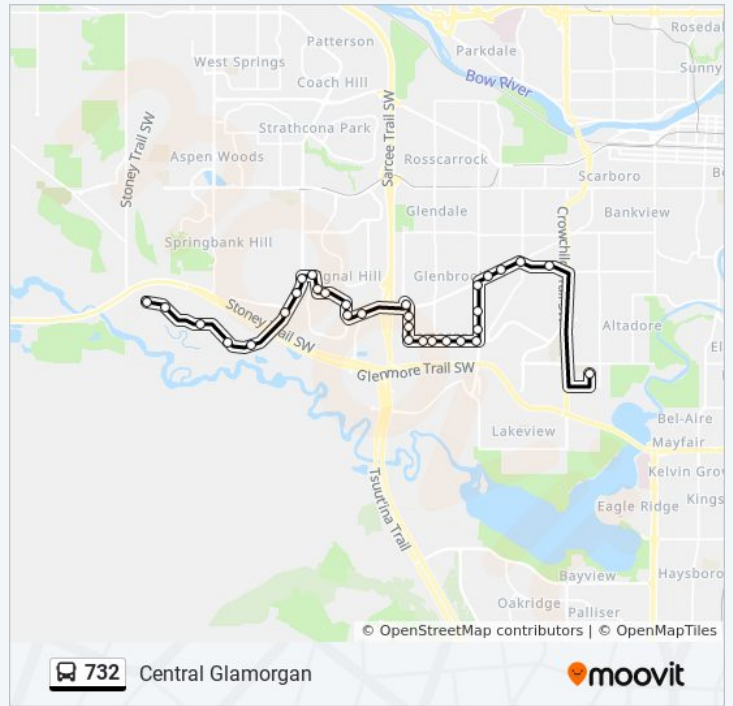

Stops: 37

Trip Duration: 42 min

Line Summary:

Eb Discovery Ridge Bv @ Discovery Dr SW

Sb 50 St SW @ Richmond Rd

Sb 50 St SW @ Glamis Dr

Eb 46 Av SW @ 50 St SW

Eb 46 Av SW @ Glamorgan Cr

32 stops

[VIEW LINE SCHEDULE](#)

Sb 21 St SW @ 51 Av SW

Wb 33 Av SW @ Crowchild Tr

Wb 32 Av SW @ 29 St SW

Wb Richmond Rd @ 33 St SW

Wb Richmond Rd @ Kerrydale Rd SW

Sb 37 St SW @ Richmond Rd

Sb 37 St SW @ 41 Av SW

Sb 37 St SW @ Grafton Dr

Wb 46 Av SW @ 37 St SW

732 bus Time Schedule

Central Glamorgan Route Timetable:

Sunday	Not Operational
Monday	15:35
Tuesday	15:35
Wednesday	15:35
Thursday	15:35
Friday	13:45
Saturday	Not Operational

732 bus Info

Direction: Central Glamorgan

Stops: 32

Trip Duration: 35 min
Line Summary:

- Wb 46 Av SW @ Gladeview Cr
- Wb 46 Av SW @ Galway Cr
- Wb 46 Av SW @ 45 St SW
- Wb 46 Av SW @ 47 St SW
- Nb 50 St SW @ 46 Av SW
- Nb 50 St SW @ S. Of 40 Av SW
- Nb 50 St SW @ 40 Av SW
- Richmond Rd Terminal Sb
- Wb Richmond Rd @ Signal Hill Mall SW
- Nb Sierra Morena Bv @ Richmond Rd SW
- Nb Sierra Morena Bv @ Signal Hill Ctr SW
- Wb Sierra Morena Bv @ Sierra Vista Cl SW
- Nb Sierra Morena Rd @ Sierra Morena Bv SW
- Wb 34 Av SW @ Sierra Morena Rd
- Sb 69 St SW @ Elkton Dr
- Sb 69 St SW @ Springbank Ga
- Sb 69 St SW @ Springbank Bv
- Wb Discovery Ridge Bv @ Discovery Ridge Ga SW
- Wb Discovery Ridge Bv @ Discovery Ridge Li SW
- Wb Discovery Ridge Bv @ Discovery Ridge Hl SW
- Wb Discovery Ridge Bv @ Discovery Ridge Tc SW
- Wb Discovery Ridge Bv @ 300 Discovery Ridge by SW
- Eb Discovery Ridge Bv @ Discovery Ridge Ci SW