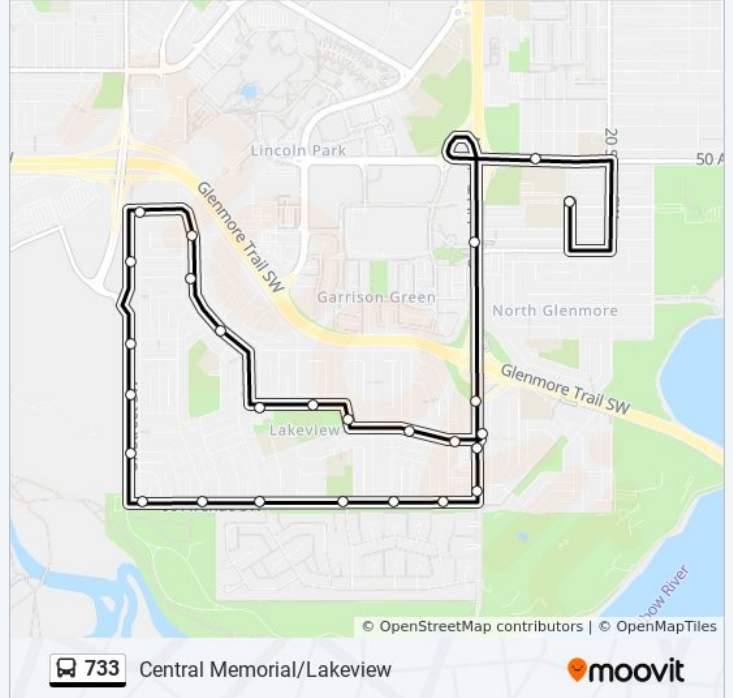

**Direction:** Central Lakeview

**Stops:** 25

**Trip Duration:** 20 min

**Line Summary:**

Nb Crowchild Tr @ Glenmore Tr SW

Eb 50 Av SW @ 21a St SW

Sb 21 St SW @ 51 Av SW

Nb 37 St SW @ 61 Av SW

Nb 37 St SW @ 58 Av SW

Nb 37 St SW @ 54 Av SW

Eb Lakeview Dr @ 37 St SW

Sb Lakeview Dr @ La Salle Cr SW

### 733 bus Info

**Direction:** Central Lakeview

**Stops:** 26

**Trip Duration:** 29 min

**Line Summary:**

Sb Lakeview Dr @ 54 Av SW

Sb Lakeview Dr @ 58 Av SW

Eb Lancaster Wy @ Lakeview Dr SW

Eb Lancaster Wy @ Leduc Cr SW

Sb Lancaster Wy @ Lathom Cr SW

Eb 63 Av SW @ Louise Rd SW

Eb 63 Av SW @ Lacombe Wy

Nb Crowchild Tr @ 63 Av SW

733 bus time schedules and route maps are available in an offline PDF at [moovitapp.com](https://moovitapp.com). Use the [Moovit App](#) to see live bus times, train schedule or subway schedule, and step-by-step directions for all public transit in Calgary.