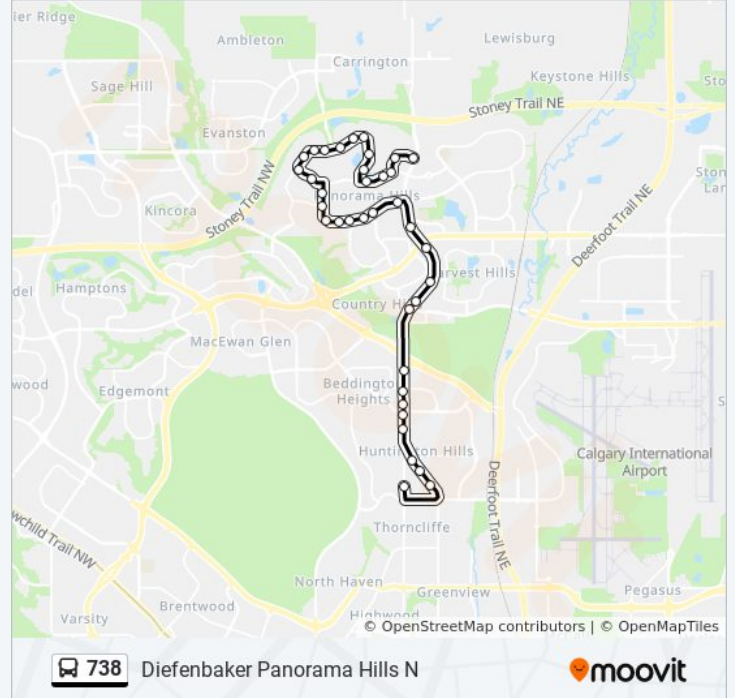

Direction: Diefenbaker Panorama Hills N

Stops: 26

Trip Duration: 41 min

Line Summary:

Wb Panamound Bv @ Panamound HI NW

Eb Panamound Bv @ Panamound Dr NW

Eb Country Village Rd @ Harvest Hills Bv NE

North Pointe Terminal A

Eb Panamount Bv @ Panorama Hills Bv NW

Eb Panamount Bv @ Panamount Dr NW

Sb Harvest Hills Bv @ Panamount Ga NW

Sb Harvest Hills Bv @ Country Hills Bv NW

Sb Harvest Hills Bv @ Harvest Oak Ga NE

Sb Harvest Hills Bv @ Country Hills Rd NW

Sb Harvest Hills Bv @ Country Hills Rd NW

Sb Centre St N @ Bergen Cr N

Sb Centre St N @ Bergen Rd N

Sb Centre St N @ N. Of Beddington Bv N

Sb Centre St N @ Beddington Bv N

Sb Centre St N @ 78 Av N

Sb Centre St N @ 4 St N

Sb Centre St N @ 68 Av N

Sb Centre St N @ 68 Av N

Nb 4 St NW @ 68 Av NW (Jg Diefenbaker Hs)

738 bus time schedules and route maps are available in an offline PDF at moovitapp.com. Use the [Moovit App](#) to see live bus times, train schedule or subway schedule, and step-by-step directions for all public transit in Calgary.