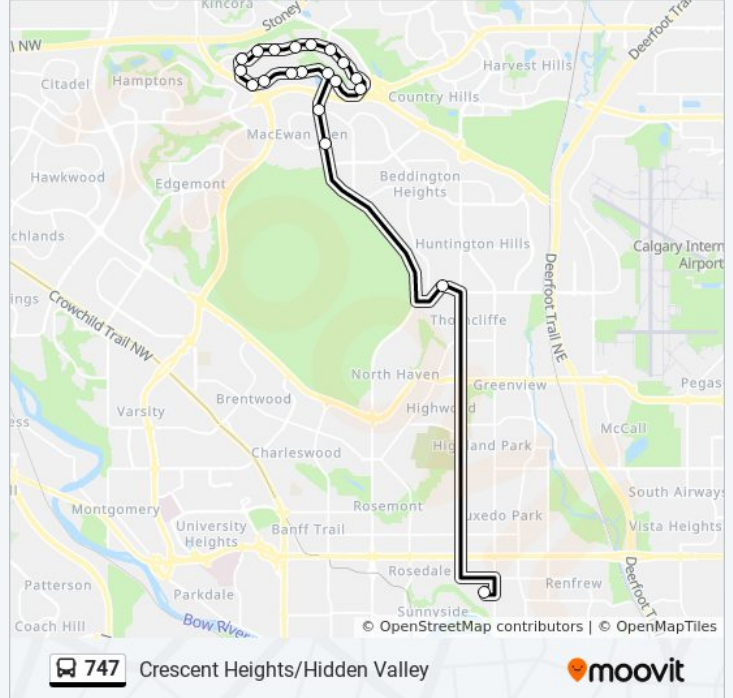

Direction: Crescent Heights Hidden Valley

20 stops

[VIEW LINE SCHEDULE](#)

- Crescent Heights High School
- Wb 64 Av NW @ Hunts Cr
- Nb 14 St NW @ Macewan Dr
- Nb 14 St NW @ Sandarac Dr
- Wb Hidden Valley Dr @ 14 St NW
- Wb Hidden Valley Dr @ Hidden Valley Ld NW
- Wb Hidden Valley Dr @ Hidden Pa NW
- Wb Hidden Valley Dr @ Hidden Cl NW
- Wb Hidden Valley Dr @ Hidden Wy NW
- Nb Hidden Valley Dr @ Hidden Hills Wy NW
- Eb Hidden Valley Dr @ Hidden Hill Tc NW
- Eb Hidden Valley Dr @ Hidden Ranch Tc NW
- Eb Hidden Valley Dr @ Hidden Ranch Cr NW
- Eb Hidden Valley Dr @ Hidden Ridge Cl NW
- Eb Hidden Valley Dr @ Hidden Spring Gr NW
- Eb Hidden Valley Dr @ Hidden Valley Li NW
- Sb Hidden Valley Dr @ Hidden Valley Gv NW
- Eb Hidden Valley Dr @ Hidden Valley Cr NW
- Sb Hidden Valley Dr @ 200 Hidden Valley Pl NW
- Nb Hidden Valley Dr @ 100 Hidden Vale Pl NW

Direction: Crescent Heights Hidden Valley

Stops: 20

Trip Duration: 37 min

Line Summary:

Direction: Crescent Heights Hidden Valley

25 stops

[VIEW LINE SCHEDULE](#)

- Wb Hidden Valley Dr @ 14 St NW
- Wb Hidden Valley Dr @ Hidden Valley Ld NW
- Wb Hidden Valley Dr @ Hidden Pa NW
- Wb Hidden Valley Dr @ Hidden Ranch Bv NW
- Wb Hidden Valley Dr @ Hidden Cl NW
- Wb Hidden Valley Dr @ Hidden Wy NW
- Nb Hidden Valley Dr @ Hidden Hills Wy NW
- Eb Hidden Valley Dr @ Hidden Hill Tc NW
- Eb Hidden Valley Dr @ Hidden Ranch Tc NW
- Eb Hidden Valley Dr @ Hidden Ranch Cr NW
- Eb Hidden Valley Dr @ Hidden Ridge Cl NW
- Eb Hidden Valley Dr @ Hidden Spring Gr NW
- Eb Hidden Valley Dr @ Hidden Valley Li NW
- Sb Hidden Valley Dr @ Hidden Valley Gv NW
- Eb Hidden Valley Dr @ Hidden Valley Cr NW
- Sb Hidden Valley Dr @ 200 Hidden Valley Pl NW
- Nb Hidden Valley Dr @ Hidden Vale Cr NW
- Nb Hidden Valley Dr @ 100 Hidden Vale Pl NW

Direction: Crescent Heights Hidden Valley

Stops: 25

Trip Duration: 40 min

Line Summary:

Sb 14 St NW @ Macewan Dr

Sb 14 St NW @ Macewan Dr

Sb 14 St NW @ Macewan Glen Dr

Nb 64 Av NW @ Norfolk Dr NW