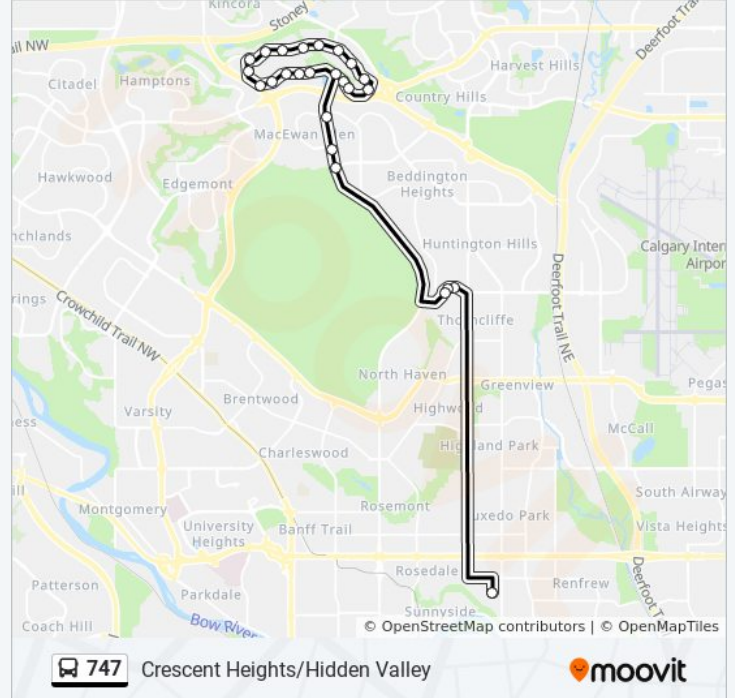

Sb 14 St NW @ Macewan Dr

Sb 14 St NW @ Macewan Dr

Sb 14 St NW @ Macewan Glen Dr

Nb 64 Av NW @ Norfolk Dr NW

Eb 64 Av NW @ Hunterview Dr

Eb 64 Av NW @ Hunts Cr

Crescent Heights High School

747 bus time schedules and route maps are available in an offline PDF at moovitapp.com. Use the [Moovit App](#) to see live bus times, train schedule or subway schedule, and step-by-step directions for all public transit in Calgary.

[About Moovit](#) · [MaaS Solutions](#) · [Supported Countries](#) · [Mooviter Community](#)

© 2023 Moovit - All Rights Reserved

Check Live Arrival Times