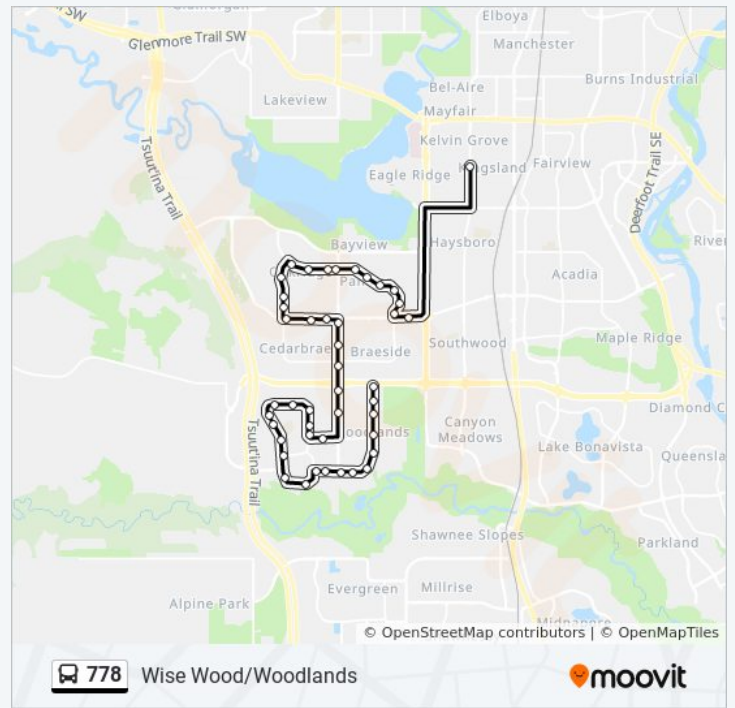

Stops: 42

Trip Duration: 40 min

Line Summary:

Nb 24 St SW @ Woodpark Av

Nb 24 St SW @ Anderson Rd

Braeside Station (Nb)

Nb 24 St SW @ 106 Av SW

Wb Southland Dr @ 24 St SW

Wb Woodbine Bv @ Woodbrook Wy SW

Sb Woodbine Bv @ Woodbrook Rd SW

Sb Woodbine Bv @ Woodbriar Ga SW

Sb Woodbine Bv @ N. Leg Wood Valley Dr SW

Sb Woodbine Bv @ S. Leg Wood Valley Dr SW

Sb Woodfield Rd @ Woodhaven Cr SW

Eb Woodfield Rd @ Woodhaven Cr SW

Eb Woodpark Bv @ Woodfield Rd SW

Eb Woodpark Bv @ Woodacres Dr SW

Eb Woodpark Bv @ 24 St SW

Eb Woodpark Bv @ 22 St SW

Nb Woodpark Bv @ Woodridge Dr SW

Nb Woodpark Bv @ Woodgreen Dr SW

Nb Woodpark Bv @ Woodview Dr SW

Nb Woodpark Bv @ Woodpark Rd SW

Nb Woodpark Bv @ 117 Av SW

Nb Woodpark Bv @ Anderson Rd SW

778 bus time schedules and route maps are available in an offline PDF at moovitapp.com. Use the [Moovit App](#) to see live bus times, train schedule or subway schedule, and step-by-step directions for all public transit in Calgary.