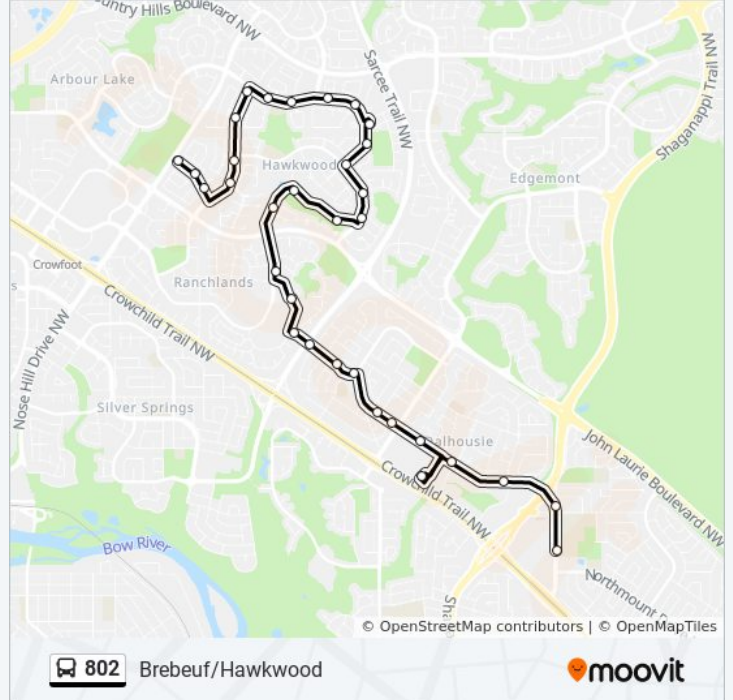

Stops: 31

Trip Duration: 32 min

Line Summary:

Sb Dalhousie Dr @ 66 Av NW
 Eb Dalhousie Dr @ 54 St NW
 Eb Dalhousie Dr @ 53 St NW
 Eb Dalhousie Dr @ Dalham Cr NW
 Dalhousie Lrt Station Wb
 Eb Dalhousie Dr @ Dalton Dr NW
 Eb Dalhousie Dr @ Dalgetty Dr NW
 Eb Dalhousie Dr @ Dalton Dr NW
 Nb Northland Dr @ N. Of Northmount Dr NW

Direction: Brebeuf Hawkwood

33 stops

[VIEW LINE SCHEDULE](#)

Nb Northland Dr @ N. Of Northmount Dr NW
 Nb Northland Dr @ 52 Av NW
 Wb Dalhousie Dr @ Dalton Dr NW
 Wb Dalhousie Dr @ Dalgleish Rd NW
 Dalhousie Lrt Station Wb
 Wb Dalhousie Dr @ Dalham Cr NW
 Wb Dalhousie Dr @ 53 St NW
 Wb Dalhousie Dr @ 54 St NW
 Wb 66 Av NW @ Dalhousie Dr
 Wb 66 Av NW @ Dalcastle Co
 Wb 66 Av NW @ Dalcastle Wy
 Wb Ranchview Li @ Ranch Estates Dr NW
 Nb Ranchview Dr @ Ranchview Me NW
 Nb Ranchlands Bv @ Ranchview Dr NW
 Nb Hawkwood HI @ Hawkley Valley Rd NW
 Sb Hawksbrow Dr @ Hawkwood HI NW
 Eb Hawksbrow Dr @ Hawkridge PI NW
 Nb Hawkwood Bv @ Hawksbrow Rd NW

802 bus Time Schedule

Brebeuf Hawkwood Route Timetable:

Sunday	Not Operational
Monday	15:20
Tuesday	15:20
Wednesday	15:20
Thursday	15:20
Friday	15:20
Saturday	Not Operational

802 bus Info

Direction: Brebeuf Hawkwood

Stops: 33

Trip Duration: 30 min

Line Summary:

Nb Hawkwood Bv @ Hawkcliff Ga NW
 Eb Hawkstone Dr @ Hawkwood Bv NW
 Nb Hawkstone Dr @ Hawkcliff Wy NW
 Nb @ Hawkstone Dr NW Hawkstone Terminal
 Wb Hawkstone Dr @ Hawkstone Ci NW
 Wb Hawkstone Dr @ Hawktree Ci NW
 Wb Hawkstone Dr @ Hawkmount Ci NW
 Wb Hawkstone Dr @ Hawkmount Gr NW
 Sb Hawkwood Dr @ Hawkstone Dr NW
 Sb Hawkwood Dr @ Hawkville Ci NW
 Sb Hawkwood Dr @ Hawdale Ga NW
 Sb Hawkwood Dr @ Hawkside Rd NW
 Nb Hawkwood Rd @ Hawkwood Wy NW
 Nb Hawkwood Rd @ Hawkfield Wy NW
 Wb Hawkwood Rd @ Hawkwood Wy NW