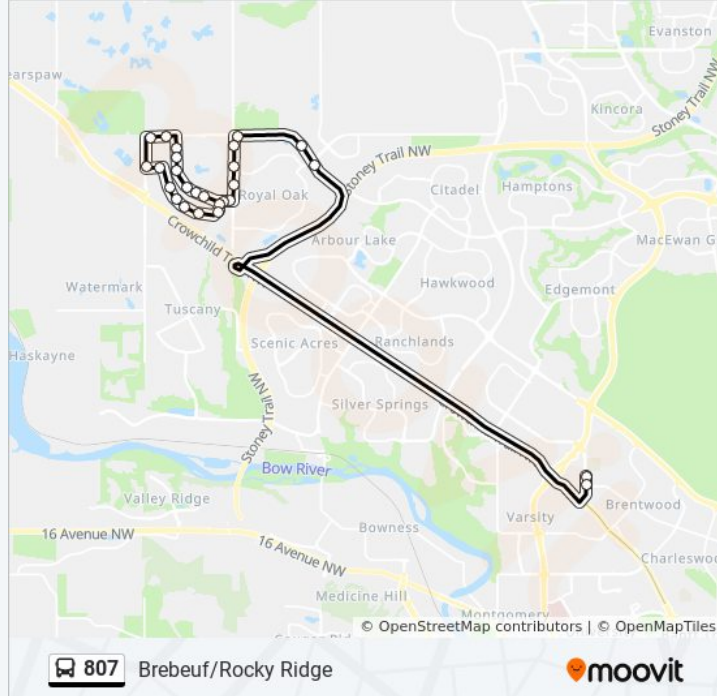

Use the Moovit App to find the closest 807 bus station near you and find out when is the next 807 bus arriving.

**Direction: Brebeuf Rocky Ridge**

26 stops

[VIEW LINE SCHEDULE](#)

- Wb Rocky Ridge Bv @ Rocky Ridge Rd NW
- Sb Rocky Ridge Dr @ Rocky Ridge Bv NW
- Sb Rocky Ridge Dr @ Rocky Ridge Ba NW
- Wb Rocky Ridge Dr @ Rocky Ridge VI NW
- Wb Rocky Ridge Dr @ 300 Rocky Ridge Dr NW
- Nb Rocky Ridge Dr @ 400 Rocky Ridge Vw NW
- Nb Rocky Ridge Dr @ 600 Rocky Ridge Vw NW
- Wb Rockyvalley Dr @ Rockledge Tc NW
- Nb Twelve Mile Coulee Rd @ Rockyvalley Dr NW
- Eb 112 Av NW @ Twelve Mile Coulee Rd
- Eb 112 Av NW @ Rockyspring Ga NW
- Sb Rocky Ridge Bv @ Rockywood Ci NW
- Sb Rocky Ridge Bv @ Rockywood Pa NW
- Sb Rocky Ridge Bv @ Rockbluff CI NW
- Sb Rocky Ridge Bv @ Rocky Ridge CI NW
- Eb Rocky Ridge Bv @ Rocky Ridge Ci NW
- Eb Rocky Ridge Bv @ Rocky Ridge Ga NW
- Eb Rocky Ridge Bv @ Rocky Ridge Dr NW
- Nb Rocky Ridge Rd @ Royal Highland Rd NW
- Nb Rocky Ridge Rd @ Royal Oak Wy NW
- Nb Rocky Ridge Rd @ Royal Oak Gd NW
- Eb 112 Av NW @ Rocky Ridge Rd

**Direction:** Brebeuf Rocky Ridge

**Stops:** 26

**Trip Duration:** 20 min

**Line Summary:**

Sb Country Hills Bv @ Royal Oak Centre NW

Sb Country Hills Bv @ Royal Birch Bv

Nb Northland Dr @ Northmount Dr NW

Nb Northland Dr @ N. Of Northmount Dr NW

### Direction: Brebeuf Rocky Ridge

29 stops

[VIEW LINE SCHEDULE](#)

Nb Northland Dr @ N. Of Northmount Dr NW

Nb Northland Dr @ 52 Av NW

Wb Country Hills Bv @ 112 Av NW

Nb Country Hills Bv @ N. Of 112 Av NW

Sb Rocky Ridge Rd @ Rockborough Pa NW