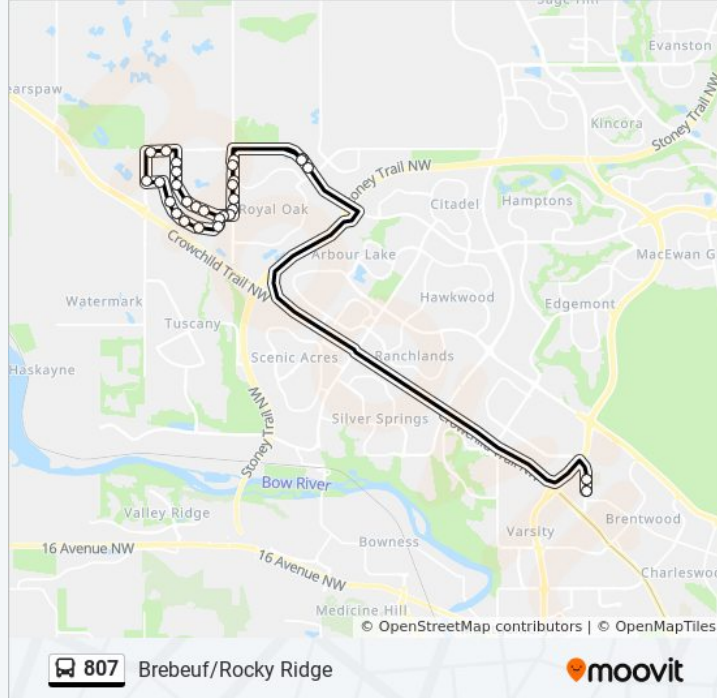

**Direction:** Brebeuf Rocky Ridge

**Stops:** 26

**Trip Duration:** 20 min

**Line Summary:**

Sb Country Hills Bv @ Royal Oak Centre NW

Sb Country Hills Bv @ Royal Birch Bv

Nb Northland Dr @ Northmount Dr NW

Eb 112 Av NW @ Twelve Mile Coulee Rd

Eb 112 Av NW @ Rockyspring Ga NW

### 807 bus Time Schedule

Brebeuf Rocky Ridge Route Timetable:

Sunday	Not Operational
Monday	3:22 PM
Tuesday	3:22 PM
Wednesday	3:22 PM
Thursday	3:22 PM
Friday	3:22 PM
Saturday	Not Operational

### 807 bus Info

**Direction:** Brebeuf Rocky Ridge

**Stops:** 29

**Trip Duration:** 41 min

**Line Summary:**

Sb Rocky Ridge Bv @ Rockywood Ci NW  
 Sb Rocky Ridge Bv @ Rockywood Pa NW  
 Sb Rocky Ridge Bv @ Rockbluff Ci NW  
 Sb Rocky Ridge Bv @ Rocky Ridge Ci NW  
 Eb Rocky Ridge Bv @ Rocky Ridge Ci NW  
 Eb Rocky Ridge Bv @ Rocky Ridge Ga NW  
 Eb Rocky Ridge Bv @ Rocky Ridge Dr NW  
 Nb Rocky Ridge Rd @ Royal Highland Rd NW  
 Nb Rocky Ridge Rd @ Royal Oak Wy NW  
 Nb Rocky Ridge Rd @ Royal Oak Gd NW  
 Sb Country Hills Bv @ Royal Oak Centre NW