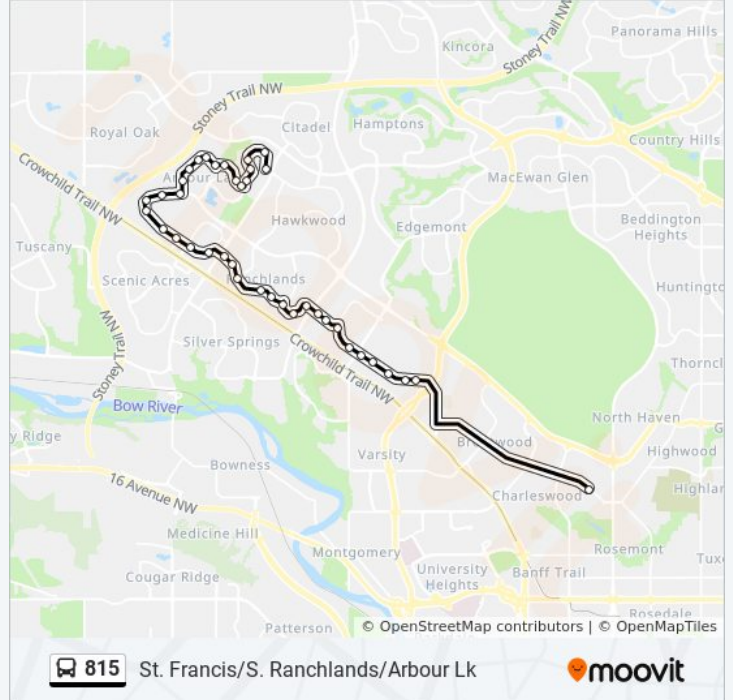

**Direction:** St Francis Arbour Lake

**Stops:** 39

**Trip Duration:** 43 min

**Line Summary:**

Sb Ranchlands Bv @ Ranchlands Wy NW  
 Sb Ranchlands Bv @ Ranchero Dr Dr NW  
 Eb Ranchlands Bv @ Ranchglen Dr NW  
 Sb Ranchlands Bv @ Ranchview Rd NW  
 Sb Ranchview Dr @ Ranchlands Bv NW  
 Eb Ranchview Dr @ Ranchview Cr NW  
 Eb Ranchview Li @ Ranchview Dr NW  
 Eb 66 Av NW @ Dalcastle Wy  
 Eb 66 Av NW @ Dalcastle Ri  
 Sb Dalhousie Dr @ 66 Av NW  
 Eb Dalhousie Dr @ 54 St NW  
 Eb Dalhousie Dr @ 53 St NW  
 Eb Dalhousie Dr @ Dalham Cr NW  
 Eb Dalhousie Dr @ Dalton Dr NW  
 Eb Dalhousie Dr @ Dalgetty Dr NW  
 Eb Dalhousie Dr @ Dalton Dr NW  
 Eb Northmont Dr @ Calandar Rd NW

**Direction: St Francis Arbour Lake**

38 stops

[VIEW LINE SCHEDULE](#)

Eb Northmont Dr @ Calandar Rd NW  
 Wb Dalhousie Dr @ Dalton Dr NW  
 Wb Dalhousie Dr @ Dalgetty Dr NW  
 Wb Dalhousie Dr @ Dalgleish Rd NW  
 Wb Dalhousie Dr @ Dalham Cr NW  
 Wb Dalhousie Dr @ 53 St NW  
 Wb Dalhousie Dr @ 54 St NW  
 Wb 66 Av NW @ Dalhousie Dr  
 Wb 66 Av NW @ Dalcastle Co  
 Wb 66 Av NW @ Dalcastle Wy  
 Wb Ranchview Li @ Ranch Estates Dr NW  
 Wb Ranchview Dr @ Ranchview Rd NW