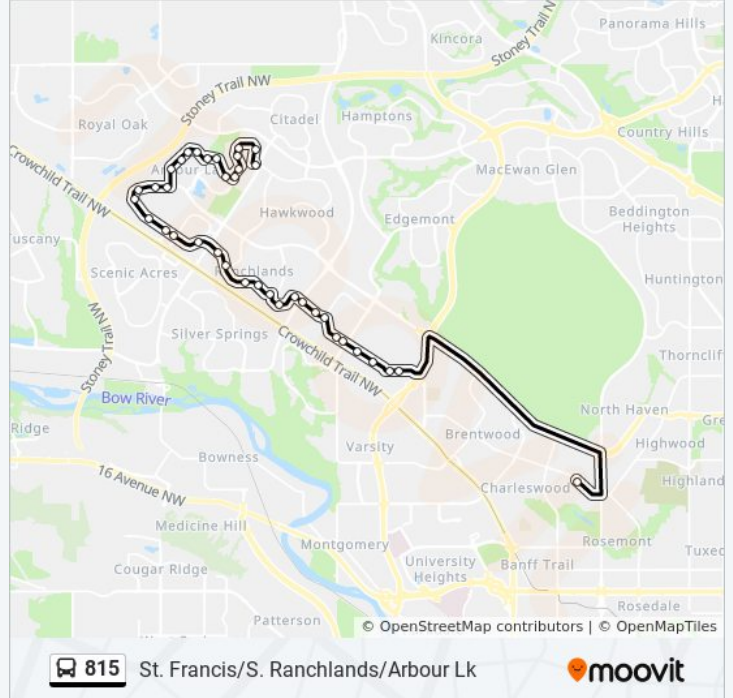

**Direction:** St Francis Arbour Lake

**Stops:** 39

**Trip Duration:** 43 min

**Line Summary:**

Sb Ranchlands Bv @ Ranchlands Wy NW  
 Sb Ranchlands Bv @ Ranchero Dr Dr NW  
 Eb Ranchlands Bv @ Ranchglen Dr NW  
 Sb Ranchlands Bv @ Ranchview Rd NW  
 Sb Ranchview Dr @ Ranchlands Bv NW  
 Eb Ranchview Dr @ Ranchview Cr NW  
 Eb Ranchview Li @ Ranchview Dr NW  
 Eb 66 Av NW @ Dalcastle Wy  
 Eb 66 Av NW @ Dalcastle Ri  
 Sb Dalhousie Dr @ 66 Av NW  
 Eb Dalhousie Dr @ 54 St NW  
 Eb Dalhousie Dr @ 53 St NW  
 Eb Dalhousie Dr @ Dalham Cr NW  
 Eb Dalhousie Dr @ Dalton Dr NW  
 Eb Dalhousie Dr @ Dalgetty Dr NW  
 Eb Dalhousie Dr @ Dalton Dr NW  
 Eb Northmont Dr @ Calandar Rd NW

**Direction:** St Francis Arbour Lake

**Stops:** 38

**Trip Duration:** 40 min

**Line Summary:**

Wb Ranchlands Bv @ Ranchview Dr NW  
 Nb Ranchlands Bv @ Ranchview Rd NW  
 Wb Ranchlands Bv @ Ranchero Ri NW  
 Nb Ranchlands Bv @ Ranchero Dr NW  
 Wb Ranchlands Bv @ Ranchlands Wy NW  
 Wb Crowfoot Wy @ Crowfoot Cr NW  
 Wb Crowfoot Wy @ Crowfoot Cr NW  
 Wb Arbour Lake Rd @ Arbour Grove Ci NW  
 Wb Arbour Lake Rd @ Watergrove Park  
 Nb Arbour Lake Rd @ Arbour Meadows Ci NW  
 Eb Arbour Lake Rd @ Arbour Stone Cr NW  
 Eb Arbour Lake Rd @ Arbour Stone Ri NW  
 Eb Arbour Lake Rd @ W. Of Arbour Crest Dr NW  
 Nb Arbour Crest Dr @ Arbour Crest Ri NW  
 Eb Arbour Crest Dr @ Arbour Crest Tc NW  
 Nb Arbour Crest Dr @ Arbour Lake Tc NW  
 Eb Arbour Crest Dr @ Arbour Butte Rd NW  
 Eb Arbour Lake Dr @ Arbour Crest Dr NW  
 Eb Arbour Lake Dr @ E. Of Arbour Crest Dr NW  
 Sb Arbour Lake Dr @ Arbour Vista Ga NW  
 Nb Arbour Lake Wy @ Arbour Cliff Ci NW  
 Nb Arbour Lake Wy @ Arbour Lake Pi NW  
 Nb Arbour Ridge Wy @ Arbour Ridge Ci NW  
 Nb Arbour Ridge Wy @ Arbour Ridge Ht NW  
 Sb Arbour Ridge Wy @ Arbour Ridge Pa NW  
 Eb Arbour Lake Wy @ Arbour Ridge Wy NW