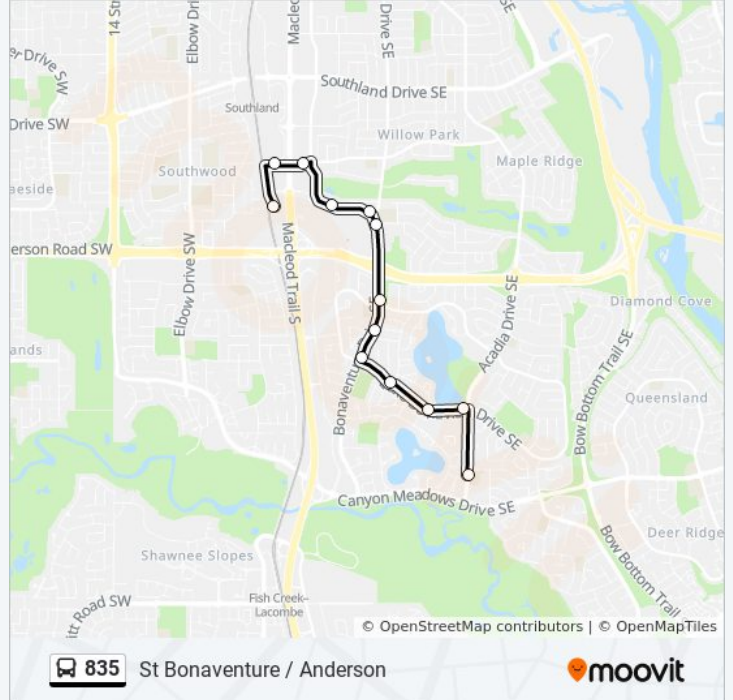

835 bus time schedules and route maps are available in an offline PDF at moovitapp.com. Use the [Moovit App](#) to see live bus times, train schedule or subway schedule, and step-by-step directions for all public transit in Calgary.

[About Moovit](#) • [MaaS Solutions](#) • [Supported Countries](#) • [Mooviter Community](#)

© 2024 Moovit - All Rights Reserved

Check Live Arrival Times