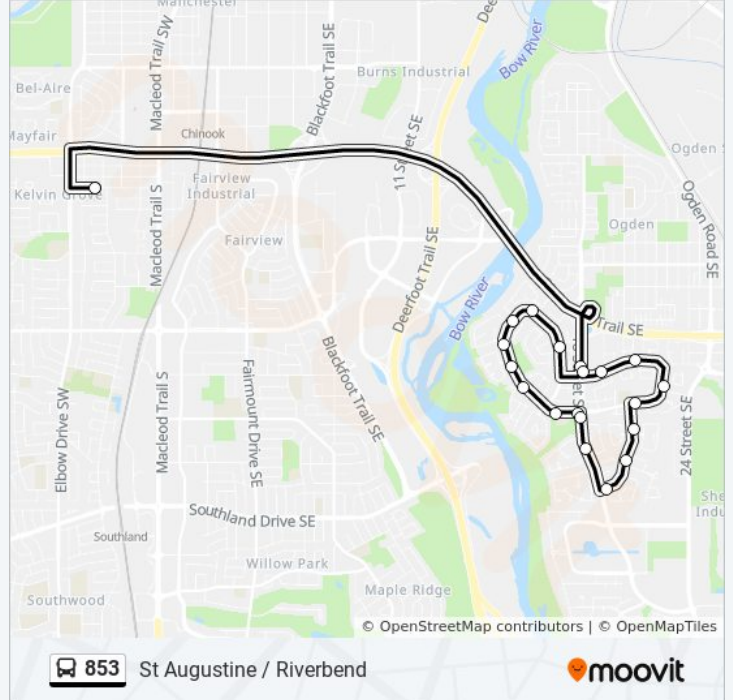

Use the Moovit App to find the closest 853 bus station near you and find out when is the next 853 bus arriving.

Direction: St Augustine Riverbend

20 stops

[VIEW LINE SCHEDULE](#)

- Eb 69 Av SW @ 7 St SW
- Riverbend Station (Sb)
- Nb Riverbend Dr @ Riverbend Ga SE
- Nb Riverbend Dr @ Riverbirch Cr SE
- Wb Riverbend Dr @ Riverbirch Rd SE
- Sb Riverbend Dr @ Riverside Wy SE
- Sb Riverbend Dr @ Riverside Ci SE
- Sb Riverbend Dr @ Riverside Cl SE
- Eb Riverbend Dr @ Riverview Dr SE
- Eb Rivervalley Dr @ Riverview Pa SE
- Eb Rivervalley Dr @ 18 St SE
- Sb 18 St @ Rivervalley Dr SE
- Sb 18 St SE @ Riverview Cl
- Eb 21 St SE @ River Rock Cr
- Nb 21 St SE @ River Rock Rd
- Nb 21 St SE @ River Rock Ci
- Eb Riverglen Dr @ 21 St SE
- Nb Riverglen Dr @ Riverstone Cr SE
- Wb Riverglen Dr @ Rivercroft Cl SE
- Wb Riverglen Dr @ Rivercrest Dr SE

Direction: St Augustine Riverbend

Stops: 20

Trip Duration: 34 min

Line Summary:

Direction: St Augustine Riverbend

20 stops

[VIEW LINE SCHEDULE](#)

- Riverbend Station (Sb)
- Nb Riverbend Dr @ Riverbirch Cr SE
- Wb Riverbend Dr @ Riverbirch Rd SE
- Sb Riverbend Dr @ Riverside Wy SE
- Sb Riverbend Dr @ Riverside Ci SE
- Sb Riverbend Dr @ Riverside Cl SE
- Eb Riverbend Dr @ Riverview Dr SE
- Eb Rivervalley Dr @ Riverview Pa SE
- Eb Rivervalley Dr @ 18 St SE
- Sb 18 St @ Rivervalley Dr SE
- Sb 18 St SE @ Riverview Cl
- Eb 21 St SE @ River Rock Cr
- Nb 21 St SE @ River Rock Rd
- Nb 21 St SE @ River Rock Ci
- Eb Riverglen Dr @ 21 St SE
- Nb Riverglen Dr @ Riverstone Cr SE
- Wb Riverglen Dr @ Rivercroft Cl SE
- Wb Riverglen Dr @ Rivercrest Dr SE

Direction: St Augustine Riverbend

Stops: 20

Trip Duration: 30 min

Line Summary:

Riverbend Station (Nb)

Eb 69 Av SW @ 7 St SW

853 bus time schedules and route maps are available in an offline PDF at moovitapp.com. Use the [Moovit App](#) to see live bus times, train schedule or subway schedule, and step-by-step directions for all public transit in Calgary.