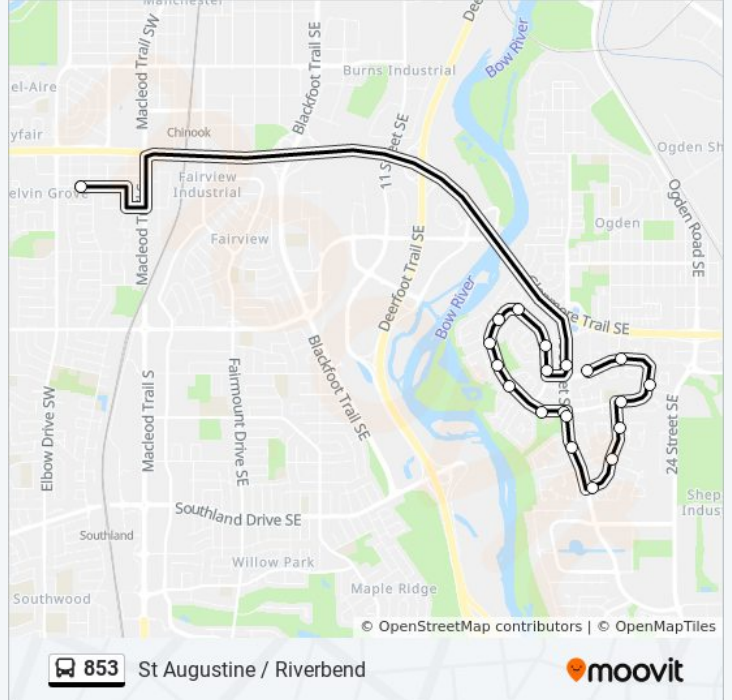

Use the Moovit App to find the closest 853 bus station near you and find out when is the next 853 bus arriving.

Direction: St Augustine Riverbend

20 stops

[VIEW LINE SCHEDULE](#)

- Eb 69 Av SW @ 7 St SW
- Riverbend Station (Sb)
- Nb Riverbend Dr @ Riverbend Ga SE
- Nb Riverbend Dr @ Riverbirch Cr SE
- Wb Riverbend Dr @ Riverbirch Rd SE
- Sb Riverbend Dr @ Riverside Wy SE
- Sb Riverbend Dr @ Riverside Ci SE
- Sb Riverbend Dr @ Riverside Cl SE
- Eb Riverbend Dr @ Riverview Dr SE
- Eb Rivervalley Dr @ Riverview Pa SE
- Eb Rivervalley Dr @ 18 St SE
- Sb 18 St @ Rivervalley Dr SE
- Sb 18 St SE @ Riverview Cl
- Eb 21 St SE @ River Rock Cr
- Nb 21 St SE @ River Rock Rd
- Nb 21 St SE @ River Rock Ci
- Eb Riverglen Dr @ 21 St SE
- Nb Riverglen Dr @ Riverstone Cr SE
- Wb Riverglen Dr @ Rivercroft Cl SE
- Wb Riverglen Dr @ Rivercrest Dr SE

853 bus Time Schedule

St Augustine Riverbend Route Timetable:

Sunday	Not Operational
Monday	3:30 PM
Tuesday	3:30 PM
Wednesday	3:30 PM
Thursday	3:30 PM
Friday	3:30 PM
Saturday	Not Operational

853 bus Info

Direction: St Augustine Riverbend

Stops: 20

Trip Duration: 34 min

Line Summary:

Direction: St Augustine Riverbend

20 stops

[VIEW LINE SCHEDULE](#)

- Riverbend Station (Sb)
- Nb Riverbend Dr @ Riverbirch Cr SE
- Wb Riverbend Dr @ Riverbirch Rd SE
- Sb Riverbend Dr @ Riverside Wy SE
- Sb Riverbend Dr @ Riverside Ci SE
- Sb Riverbend Dr @ Riverside Cl SE
- Eb Riverbend Dr @ Riverview Dr SE
- Eb Rivervalley Dr @ Riverview Pa SE
- Eb Rivervalley Dr @ 18 St SE
- Sb 18 St @ Rivervalley Dr SE
- Sb 18 St SE @ Riverview Cl
- Eb 21 St SE @ River Rock Cr
- Nb 21 St SE @ River Rock Rd
- Nb 21 St SE @ River Rock Ci
- Eb Riverglen Dr @ 21 St SE
- Nb Riverglen Dr @ Riverstone Cr SE
- Wb Riverglen Dr @ Rivercroft Cl SE
- Wb Riverglen Dr @ Rivercrest Dr SE