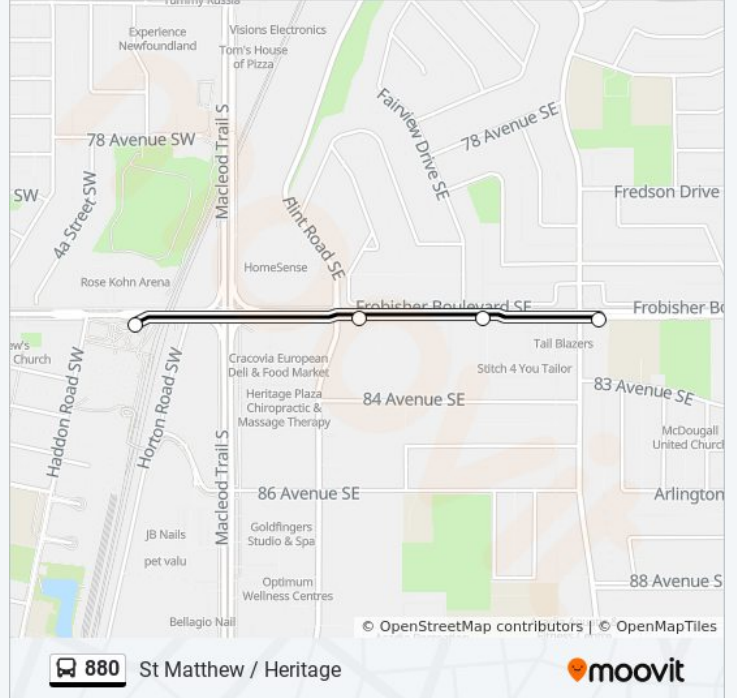

Use the Moovit App to find the closest 880 bus station near you and find out when is the next 880 bus arriving.

**Direction: St Matthew Heritage**

4 stops

[VIEW LINE SCHEDULE](#)

Heritage Lrt Station

Eb Heritage Dr @ Bonaventure Dr SE

Eb Heritage Dr @ Fairview Dr SE

Eb Heritage Dr @ Fairmount Dr SE

**880 bus Time Schedule**

St Matthew Heritage Route Timetable:

Sunday	Not Operational
Monday	8:12 AM
Tuesday	8:12 AM
Wednesday	8:12 AM
Thursday	8:12 AM
Friday	8:12 AM
Saturday	Not Operational

**880 bus Info**

**Direction:** St Matthew Heritage

**Stops:** 4

**Trip Duration:** 8 min

**Line Summary:**

**Direction: St Matthew Heritage**

6 stops

[VIEW LINE SCHEDULE](#)

Wb 83 Av SE @ Arlington Dr

Nb Fairmount Dr @ 83 Av SE

Fairmount Drive Station (Wb)

Wb Heritage Dr @ Fairview Dr SE

Wb Heritage Dr @ Flint Rd SE

Heritage Lrt Station

**880 bus Time Schedule**

St Matthew Heritage Route Timetable: