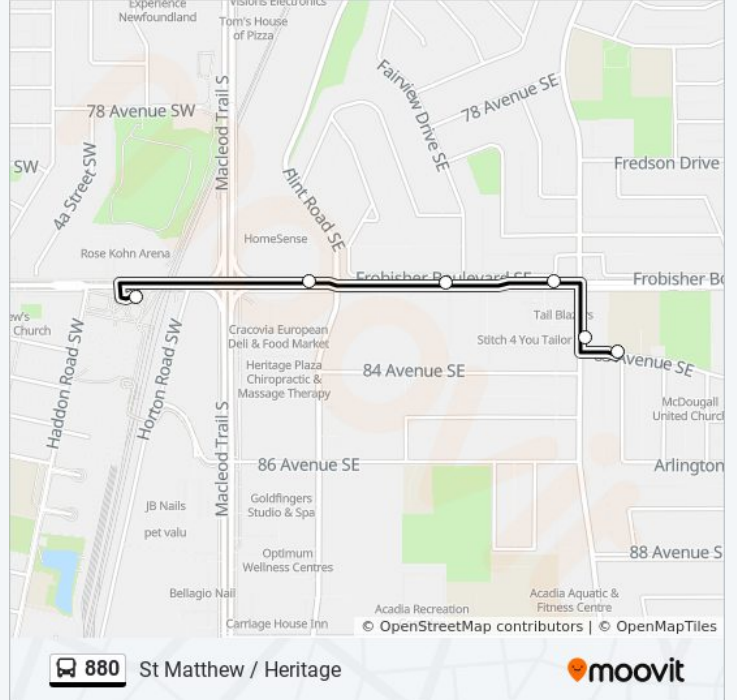

880 bus time schedules and route maps are available in an offline PDF at moovitapp.com. Use the [Moovit App](#) to see live bus times, train schedule or subway schedule, and step-by-step directions for all public transit in Calgary.

[About Moovit](#) · [MaaS Solutions](#) · [Supported Countries](#) · [Mooviter Community](#)

© 2023 Moovit - All Rights Reserved

Check Live Arrival Times