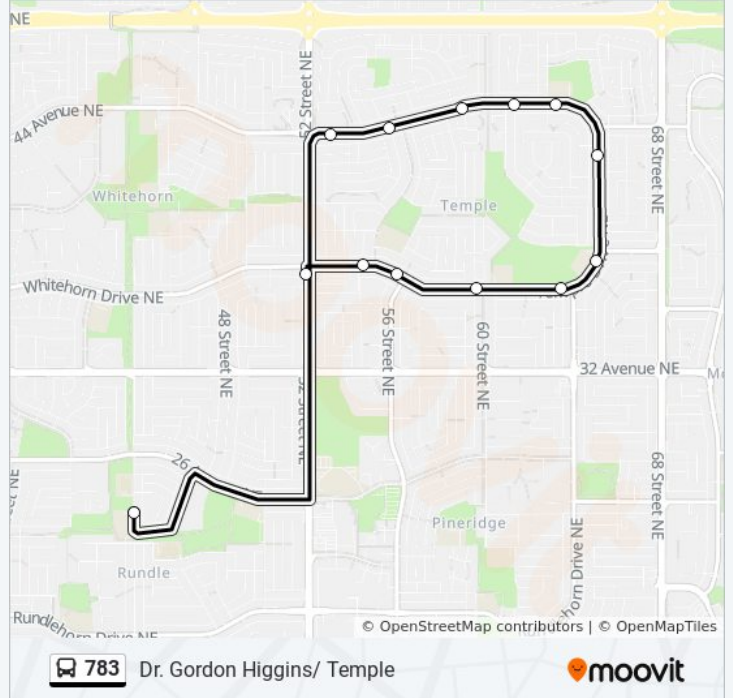

## Direction: Dr Gordon Higgins/Temple

13 stops

[VIEW LINE SCHEDULE](#)

Rundlehill Dr@ Dr Gordon Higgins School

Eb Temple Dr @ 52 St NE

Eb Temple Dr @ Templewood Rd NE

Eb Temple Dr @ 58 St NE

Eb Temple Dr @ Templegreen Dr NE

Eb Temple Dr @ 64 St NE

Sb Temple Dr @ Templevale Ga NE

Sb Temple Dr @ 37 Av NE

Wb Temple Dr@ 64 St NE

Wb Temple Dr @ 60 St NE

Wb Temple Dr @ 56 St NE

Wb Temple Dr@ 55 St NE

Whitehorn Drive Station (Sb)

## 783 bus Info

**Direction:** Dr Gordon Higgins/Temple

**Stops:** 13

**Trip Duration:** 22 min

**Line Summary:**

### Direction: Dr Gordon Higgins/Temple

13 stops

[VIEW LINE SCHEDULE](#)

- Eb Temple Dr @ 52 St NE
- Eb Temple Dr @ Templewood Rd NE
- Eb Temple Dr @ 58 St NE
- Eb Temple Dr @ Templegreen Dr NE
- Eb Temple Dr @ 64 St NE
- Sb Temple Dr @ Templevale Ga NE
- Sb Temple Dr @ 37 Av NE
- Wb Temple Dr @ 64 St NE
- Wb Temple Dr @ 60 St NE
- Wb Temple Dr @ 56 St NE
- Wb Temple Dr @ 55 St NE
- Whitehorn Drive Station (Sb)
- Rundlehill Dr @ Dr Gordon Higgins School