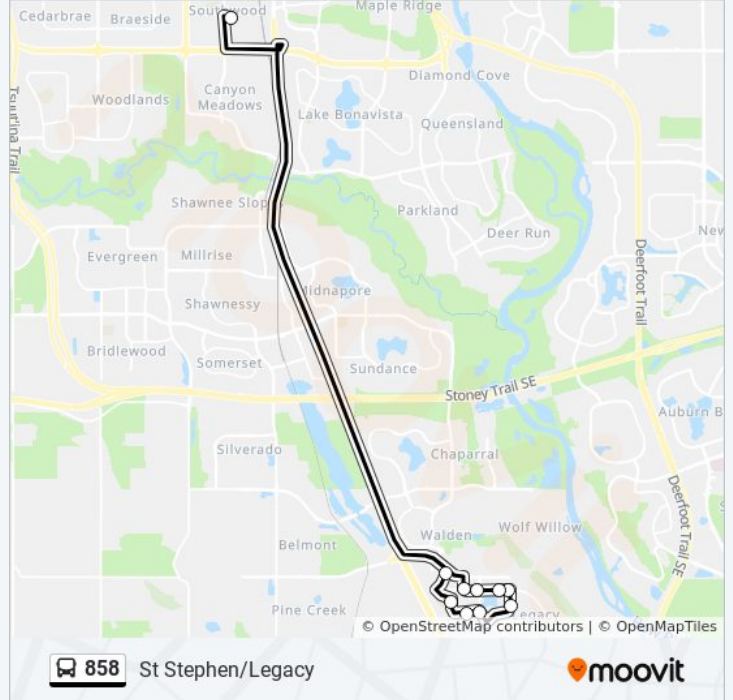

### 858 bus Info

**Direction:** St Stephen/Legacy

**Stops:** 10

**Trip Duration:** 27 min

**Line Summary:**

**Direction: St Stephen/Legacy**

10 stops

[VIEW LINE SCHEDULE](#)

- Sb Legacy Village Li @ 210 Av SE
- Sb Legacy Village Wy/ Legacy Vil Rd SE
- Eb Legacy Village Wy @ Legacy Bv SE
- Sb Legacy Ci SE @ Legacy Village Wy
- Nb Legacy Vw SE @ Legacy Mr SE
- Wb Legacy Ci @ Legacy Vw SE
- Wb Legacy Ci @ Legacy Cm SE
- Wb Legacy Main St SE @ Legacy Ga SE
- Nb Legacy Bv SE @ Legacy Main St SE
- Eb Stonehaven Dr @ Elbow Dr SW

**858 bus Time Schedule**

St Stephen/Legacy Route Timetable:

Sunday	Not Operational
Monday	7:34 AM
Tuesday	7:34 AM
Wednesday	7:34 AM
Thursday	7:34 AM
Friday	7:34 AM
Saturday	Not Operational

**858 bus Info**

**Direction:** St Stephen/Legacy

**Stops:** 10

**Trip Duration:** 29 min

**Line Summary:**

858 bus time schedules and route maps are available in an offline PDF at [moovitapp.com](https://moovitapp.com). Use the [Moovit App](#) to see live bus times, train schedule or subway schedule, and step-by-step directions for all public transit in Calgary.