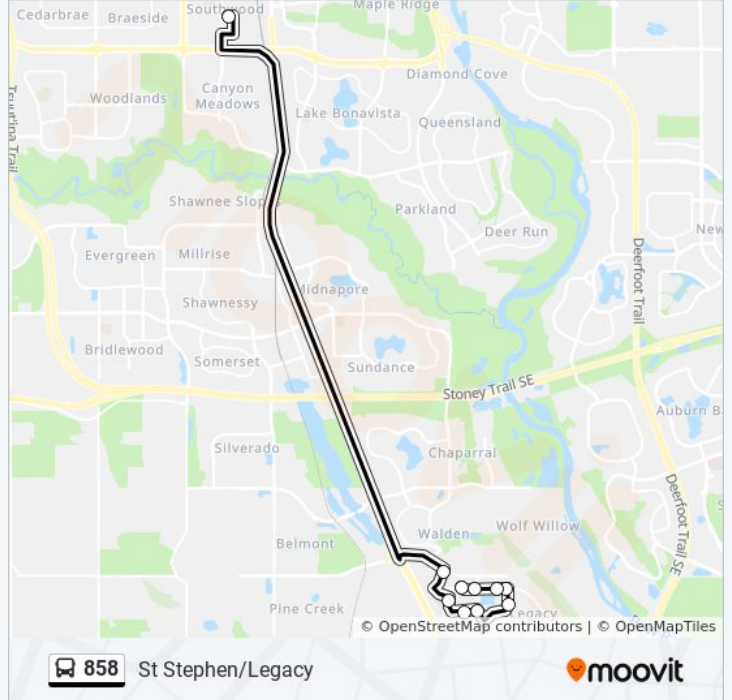

Use the Moovit App to find the closest 858 bus station near you and find out when is the next 858 bus arriving.

### Direction: St Stephen/Legacy

10 stops

[VIEW LINE SCHEDULE](#)

- Eb Stonehaven Dr @ Elbow Dr SW
- Sb Legacy Village Li @ 210 Av SE
- Sb Legacy Village Wy/ Legacy Vil Rd SE
- Eb Legacy Village Wy @ Legacy Bv SE
- Sb Legacy Ci SE @ Legacy Village Wy
- Nb Legacy Vw SE @ Legacy Mr SE
- Wb Legacy Ci @ Legacy Vw SE
- Wb Legacy Ci @ Legacy Cm SE
- Wb Legacy Main St SE @ Legacy Ga SE
- Nb Legacy Bv SE @ Legacy Main St SE

### 858 bus Time Schedule

St Stephen/Legacy Route Timetable:

Sunday	Not Operational
Monday	2:53 PM
Tuesday	2:53 PM
Wednesday	2:53 PM
Thursday	2:53 PM
Friday	2:53 PM
Saturday	Not Operational

### 858 bus Info

**Direction:** St Stephen/Legacy

**Stops:** 10

**Trip Duration:** 27 min

**Line Summary:**

**Direction: St Stephen/Legacy**

10 stops

[VIEW LINE SCHEDULE](#)