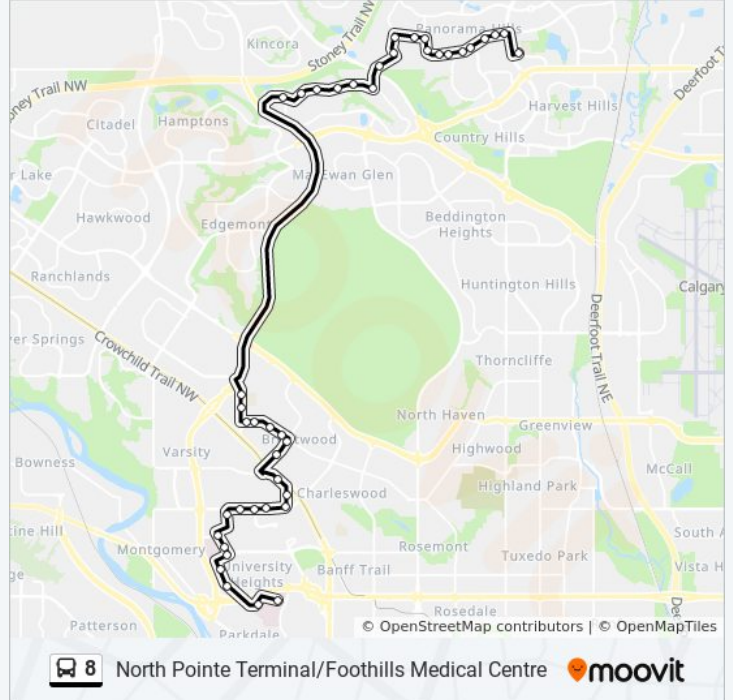

Eb Northmount Dr @ Button Rd NW

Eb Northmount Dr @ Bulyea Rd NW

Eb Northmount Dr @ Braden Cr NW

Sb Brisebois Dr @ Northmount Dr NW

Sb Brisebois Dr @ Barr Rd NW

Brentwood Lrt Station

Sb 31 St NW @ S. Of Brentwood Stn

31st Street NW Station (Wb)

Wb 32 Av NW @ 33 St NW

Wb 32 Av NW @ Collegiate Bv

Wb 32 Av NW @ 37 St NW

Sb 39 St NW @ 32 Av NW

Sb Mclaurin St @ University Av NW

Alberta Children's Hospital Station (Sb)

Wb 24 Av NW @ Mclaurin St NW

Sb University Bv NW @ 24 Av NW

Sb University Bv @ Pathway NW

Eb Hospital Dr @ Trw Building

Eb Hospital Dr @ Health Science Ce NW

Direction: North Pointe Terminal

44 stops

[VIEW LINE SCHEDULE](#)

Eb Hospital Dr @ Health Science Ce NW

Nb 29 St NW @ 15 Av NW

Foothills Medical Centre (Wb)

Nb University Bv NW @ Pathway

Nb West Campus Bv NW @ S. Of 24 Av NW

Children's Hospital (Nb Childrens Dr @ Oki Dr Nw)

Eb University Av @ Smith St NW

8 bus Time Schedule