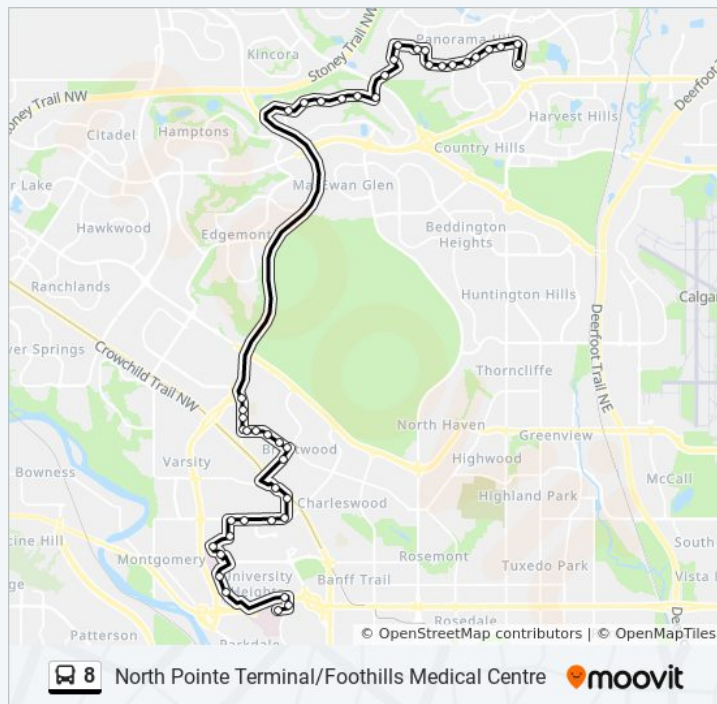

Eb Hidden Valley Dr @ Hidden Spring Gr NW

Nb Hidden Valley Li @ Hidden Valley Dr NW

Eb Hidden Creek Dr @ Hidden Creek Gr NW

Nb Hidden Creek Bv @ N. Of Hidden Creek Rd NW

Eb Hidden Creek Wy @ Hidden Creek Bv NW

Eb Hidden Creek Wy @ Hidden Creek Pt NW

Sb Panamount Bv @ Hidden Creek Wy NW

Eb Panamount Bv @ W. Leg Panamount Rd NW

Eb Panamount Bv @ E. Leg Panamount Rd NW

Eb Panamount Bv @ Panamount St NW

Eb Panamount Bv @ Panamount Ln NW

8 bus Info

Direction: North Pointe Terminal

Stops: 44

Trip Duration: 45 min

Line Summary:

Eb Panamount Bv @ Panorama Hills Bv NW

Wb Panamount Bv @ Panamount HI NW

Eb Panamount Bv @ Panamount Dr NW