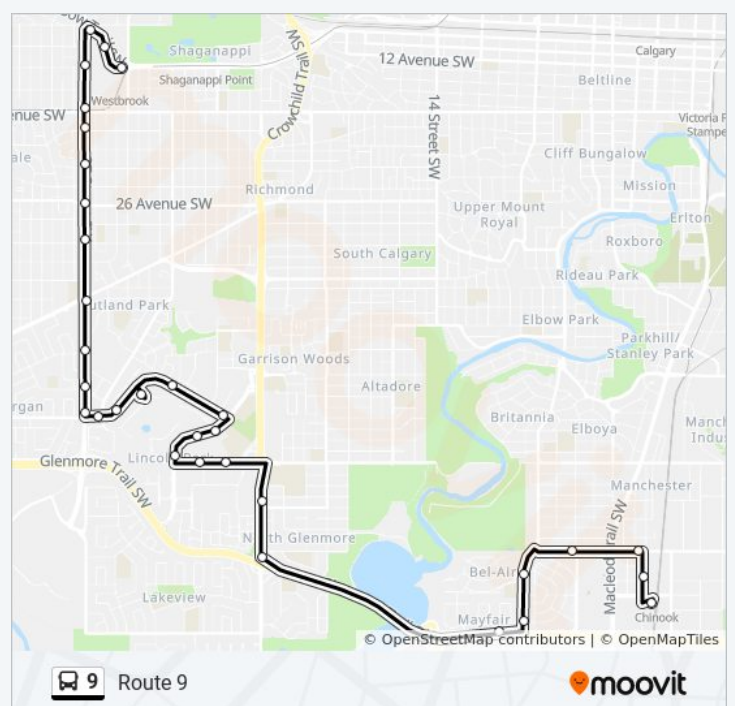

Nb Northland Dr @ 52 Av NW  
 Wb Dalhousie Dr @ Dalton Dr NW  
 Wb Dalhousie Dr @ Dalgetty Dr NW  
 Wb Dalhousie Dr @ Dalgleish Rd NW  
 Dalhousie Lrt Station Wb

**Direction: Route 9**

32 stops

[VIEW LINE SCHEDULE](#)

Chinook Lrt Station Sb  
 Nb 1a St SW @ 60 Av SW  
 Wb 58 Av SW @ 2 St SW  
 Wb 58 Av SW @ Chinook Centre  
 Sb Elbow Dr @ Bel-Aire Dr SW  
 Sb Elbow Dr @ Malibou Rd SW  
 Wb Glenmore Tr @ Elbow Dr SW  
 Nb Crowchild Tr @ Glenmore Tr SW  
 54 Avenue SW Station (Nb)  
 Wb 50 Av SW @ Crowchild Tr  
 Wb 50 Av SW @ Richard Rd  
 Nb Richard Rd @ 50 Av SW  
 Mount Royal University Station (Nb)  
 Eb Richard Rd @ Richardson Wy SW  
 Wb Richardson Wy @ Richard Rd SW  
 Wb Richardson Wy @ Bishop Wy SW  
 Mount Royal University Terminal  
 Sb Richardson Wy @ Richardson Rd SW  
 Sarcee Road Station (Wb)  
 Nb 37 St SW @ 46 Av SW  
 Nb 37 St SW @ 45 Av SW  
 Nb 37 St SW @ 41 Av SW  
 Richmond Road Station (Nb)  
 Nb 37 St SW @ 30 Av SW

**9 bus Info**

**Direction:** Route 9

**Stops:** 32

**Trip Duration:** 30 min

**Line Summary:**

26th Avenue SW Station (Nb)

Nb 37 St SW @ 23 Av SW

Nb 37 St SW @ 19 Av SW