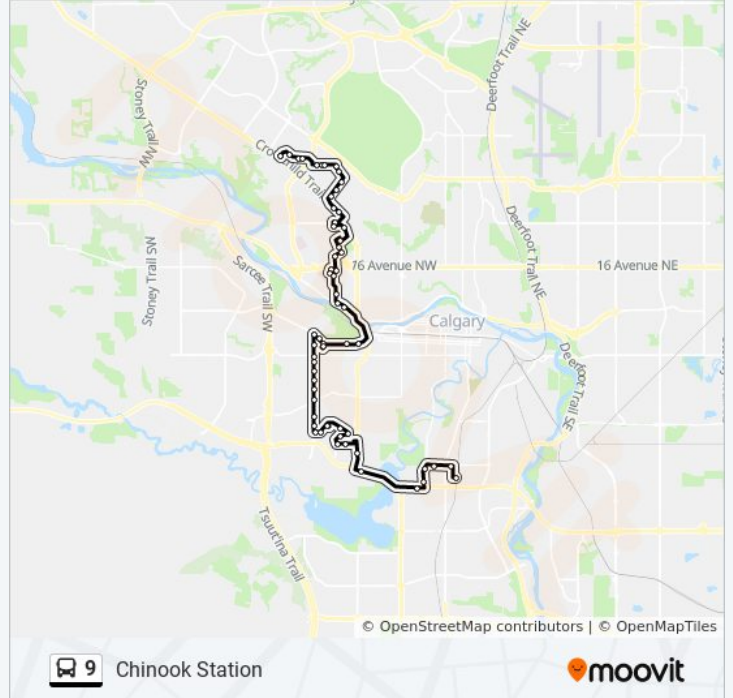

Westbrook Lrt Station

Wb Bow Tr @ Spruce Dr SW

Nb Bow Tr SW @ Westbrook Mall Overpass

Sb 37 St SW @ Bow Tr

Sb 37 St SW @ 13 Av SW

Sb 37 St SW @ 17 Av SW

Sb 37 St SW @ 19 Av SW

Sb 37 St SW @ 23 Av SW

26th Avenue SW Station (Sb)

Sb 37 St SW @ 30 Av SW

Richmond Road Station (Sb)

Sb 37 St SW @ 41 Av SW

Sb 37 St SW @ Grafton Dr

Sarcee Road Station (Eb)

Eb Richardson Wy @ Lincoln Wy SW

Mount Royal University Terminal

Eb Richardson Wy @ W. Of Richard Rd SW

Wb Richard Rd @ Richardson Wy SW

Mount Royal University Station (Sb)

Eb 50 Av SW @ Richard Rd

Eb 50 Av @ Peacekeepers Ga SW

54 Avenue SW Station (Sb)

Eb Glenmore Tr @ Crowchild Tr SW

Eb Glenmore Tr @ Elbow Dr SW

Nb Elbow Dr @ Malibou Rd SW

Nb Elbow Dr @ Mayfair Rd SW

Eb 58 Av @ W. Of Chinook Centre

Eb 58 Av SW @ 3 St SW

Chinook Lrt Station Sb