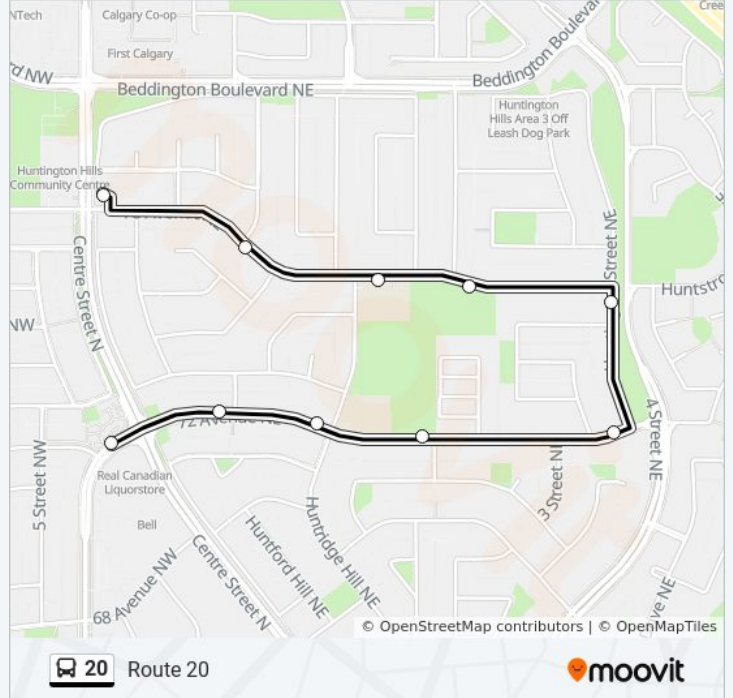

Wb 72 Av NE @ Huntridge Ga

Wb 4 St W @ Centre St N

20 bus Time Schedule

Route 20 Route Timetable:

Sunday	Not Operational
Monday	11:55 PM
Tuesday	12:22 AM - 11:55 PM
Wednesday	12:22 AM - 11:55 PM
Thursday	12:22 AM - 11:55 PM
Friday	12:22 AM - 11:55 PM
Saturday	12:22 AM - 1:16 AM

20 bus Info

Direction: Route 20
Stops: 10
Trip Duration: 6 min
Line Summary:

Direction: University Of Calgary

33 stops

[VIEW LINE SCHEDULE](#)

Heritage Lrt Station Sb

Wb Heritage Dr @ 5 St SW

Elbow Drive Station (Wb)