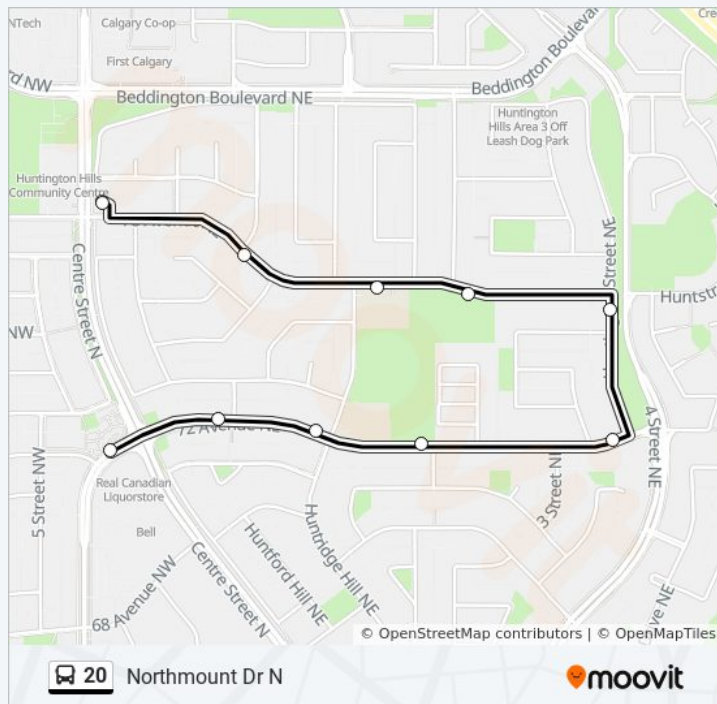

Wb 72 Av NE @ Huntridge HI

Wb 72 Av NE @ Huntridge Ga

Wb 4 St W @ Centre St N

20 bus Info

Direction: Northmount Dr N

Stops: 10

Trip Duration: 6 min

Line Summary:

Direction: Northmount Dr N

65 stops

[VIEW LINE SCHEDULE](#)

Heritage Lrt Station Sb

Wb Heritage Dr @ 5 St SW

Elbow Drive Station (Wb)

Wb Heritage Dr @ 10 St SW

Wb Heritage Dr @ Churchill Dr SW