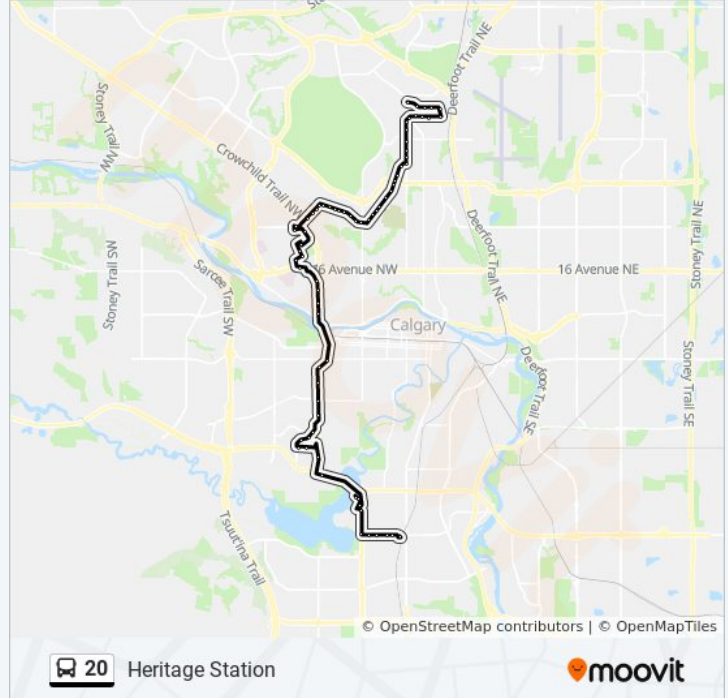

Sb Northmount Dr @ Thornhill Dr NW

Sb Northmount Dr @ Northmount Cr NW

Sb Northmount Dr @ Hendon Dr NW

Sb Northmount Dr @ Holmwood Av NW

Sb Northmount Dr @ Harlow Av NW

Sb Northmount Dr @ 40 Av NW

Sb Northmount Dr @ Coleridge Rd NW

Sb Northmount Dr @ Cornwallis Dr NW

Sb Northmount Dr @ Connaught Dr NW

Wb Northmount Dr @ 14 St NW

Wb Northmount Dr @ Culver Rd NW

Wb Northmount Dr @ Clarendon Rd NW

Wb Northmount Dr @ Collingwood Pl NW

Wb Northmount Dr @ Columbia Pl NW

Wb Northmount Dr @ 19 St NW

Wb Northmount Dr @ Chisholm Cr NW

Wb Northmount Dr @ Chatham Dr NW

Sb Charleswood Dr @ Northmount Dr NW

Sb Charleswood Dr @ Brighton Dr NW

Sb Charleswood Dr @ Brooklyn Cr NW

Sb Charleswood Dr @ Brentwood Mall NW

31st Street NW Station (Wb)

Eb Campus Dr NW @ Earth Sciences

University Lrt Station (Sb)

Wb University Wy @ Craigie Hall

Sb University Dr @ 24 Av NW

Wb Unwin Rd @ Usher Rd NW

Sb Uxbridge Dr @ Unwin Rd NW

Foothills Medical Centre (Eb)

Sb University Dr @ 13 Av NW

Sb University Dr @ 12 Av NW

Sb Crowchild Tr @ 5 Av NW

Sb Crowchild Tr @ Kensington Rd NW