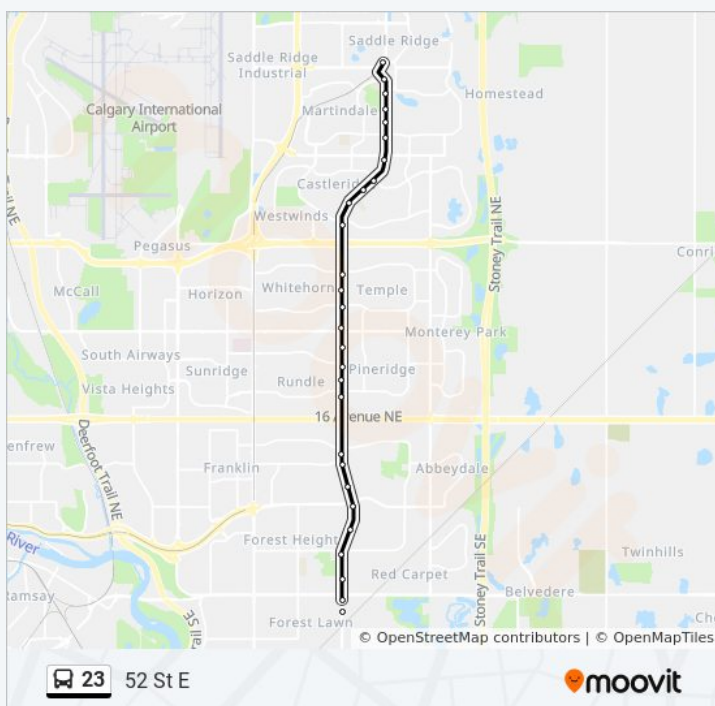

Nb 52 St NE @ Rundlehorn Dr

Nb 52 St NE @ 23 Av NE

Nb 52 St NE @ 26 Av NE

Nb 52 St NE @ S. Of 32 Av NE

32nd Avenue NE Station (Nb)

Whitehorn Drive Station (Eb)

Nb 52 St NE @ N. Of Ped Crossing

44th Avenue NE Station (Nb)

Direction: 52 St E

59 stops

[VIEW LINE SCHEDULE](#)

Saddletowne Lrt Station Sb
 Sb Saddletowne Ci @ Martindale Dr NE
 Saddletowne Circle Station (Sb)
 Sb Falconridge Bv @ Taracove Estate Dr NE
 Sb Falconbridge Bv @ Martinwood Rd NE
 Martindale Boulevard Station (Sb)
 Sb Falconridge Bv @ 64 Av NE
 Falshire Drive Station (Sb)
 Sb Falconridge Bv @ Falworth Wy NE
 Sb Falconridge Bv @ Castlebrook Dr NE
 Castleridge Boulevard Station (Sb)
 44th Avenue NE Station (Sb)
 Sb 52 St NE @ S. Of 44 Av NE
 Whitehorn Drive Station (Sb)
 32nd Avenue NE Station (Sb)
 Sb 52 St NE @ S. Of 32 Av NE
 Sb 52 St NE @ 26 Av NE
 Sb 52 St NE @ 23 Av NE
 Sb 52 St NE @ Rundlehorn Dr
 Sb 52 St NE @ Marbank Dr
 Sb 52 St NE @ Marlborough Dr
 Sb 52 St NE @ Maryvale Dr
 Sb 52 St E @ Memorial Dr

23 bus Time Schedule

52 St E Route Timetable:

Sunday	12:11 AM - 11:43 PM
Monday	12:11 AM - 11:57 PM
Tuesday	12:19 AM - 11:57 PM
Wednesday	12:19 AM - 11:57 PM
Thursday	12:19 AM - 11:57 PM
Friday	12:19 AM - 11:57 PM
Saturday	12:19 AM - 11:43 PM

23 bus Info

Direction: 52 St E

Stops: 59

Trip Duration: 63 min

Line Summary:

Sb 52 St SE @ 5 Av SE

Sb 52 St SE @ 8 Av SE

Sb 52 St SE @ 14 Av SE