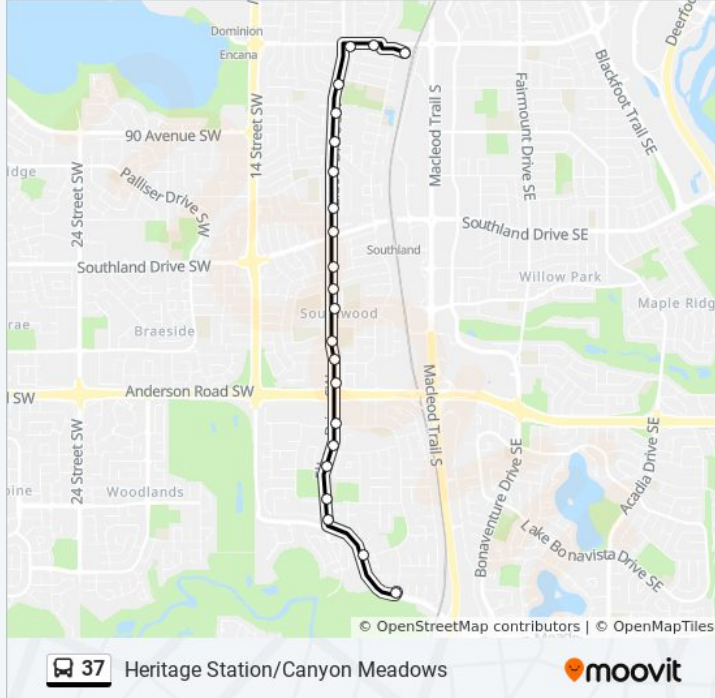

Heritage Station Route Timetable:

Sunday	5:35 AM - 11:33 PM
Monday	4:20 AM - 11:38 PM
Tuesday	4:20 AM - 11:38 PM
Wednesday	4:20 AM - 11:38 PM
Thursday	4:20 AM - 11:38 PM
Friday	4:20 AM - 11:38 PM
Saturday	5:35 AM - 11:33 PM

37 bus Info

Direction: Heritage Station

Stops: 22

Trip Duration: 15 min

Line Summary:

Nb Elbow Dr @ Haverhill Rd SW

Elbow Drive Station (Eb)

Eb Heritage Dr @ 5 St SW

Heritage Lrt Station

Direction: Heritage Station

4 stops

[VIEW LINE SCHEDULE](#)

Eb Canterbury Dr @ Canyon Meadows Dr SW

Sb 6 Street SW @ Canterbury Dr SW

Sb 6 St SW @ 130 Av SW

Sb 6 St SW @ Canyon Meadows Dr SW