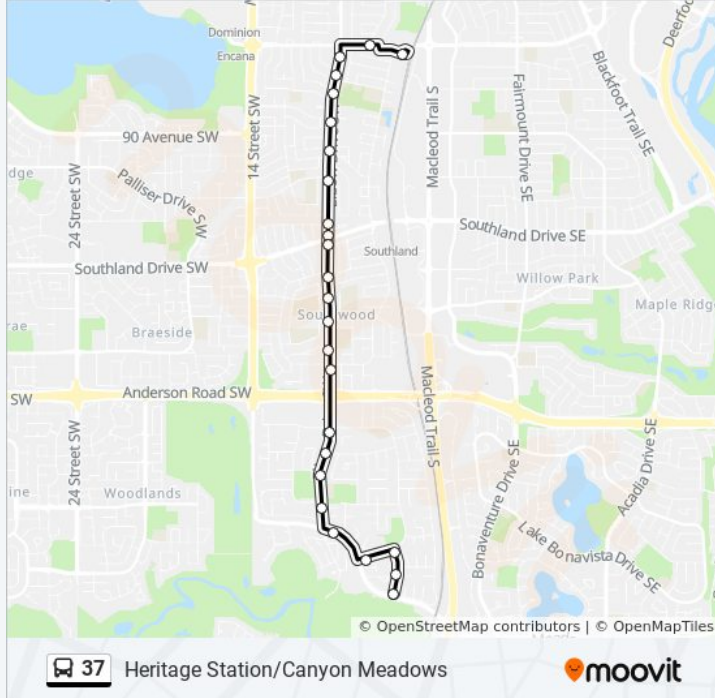

Use the Moovit App to find the closest 37 bus station near you and find out when is the next 37 bus arriving.

Direction: Canyon Meadows

25 stops

[VIEW LINE SCHEDULE](#)

Heritage Lrt Station

Wb Heritage Dr @ 5 St SW

37 bus Info

Direction: Canyon Meadows

Stops: 25

Trip Duration: 15 min

Line Summary:

Eb Canterbury Dr @ Canyon Meadows Dr SW

Sb 6 Street SW @ Canterbury Dr SW

Sb 6 St SW @ 130 Av SW

Sb 6 St SW @ Canyon Meadows Dr SW

Direction: Heritage Station

22 stops

[VIEW LINE SCHEDULE](#)

Sb 6 St SW @ Canyon Meadows Dr SW

Wb Canyon Meadows Dr.@ Canterbury Dr SW

Nb Elbow Dr @ Canyon Meadows Dr SW

Nb Elbow Dr @ Canterbury Co SW

37 bus Info

Direction: Heritage Station

Stops: 22

Trip Duration: 15 min

Line Summary:

Nb Elbow Dr @ Haverhill Rd SW

Elbow Drive Station (Eb)

Eb Heritage Dr @ 5 St SW