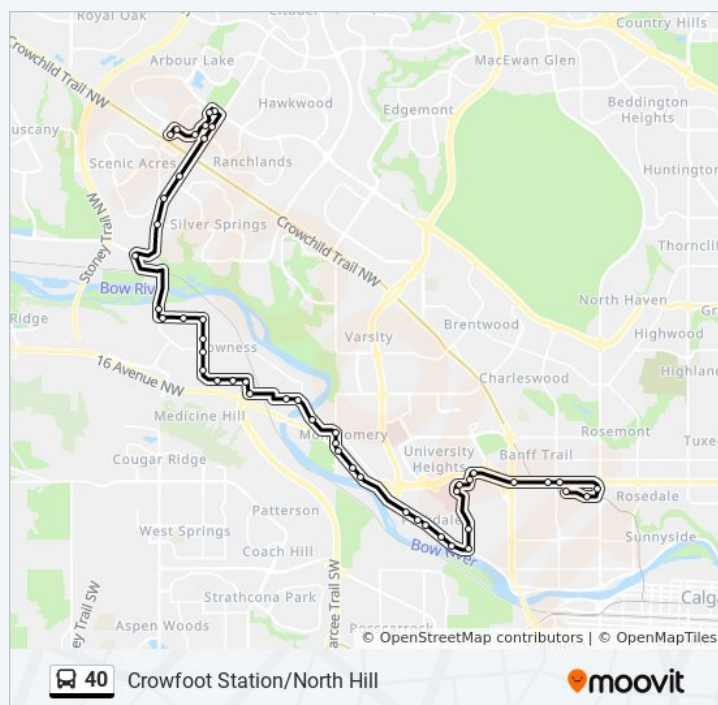

Eb 32 Av NW @ 69 St NW

Eb 31 Av NW @ Bowview Rd

Sb Bowwood Dr @ 31 Av NW

Sb Bowness Rd @ 52 St NW

Sb Home Rd @ Bowness Rd NW

Sb Home Rd @ 16 Av NW

Sb 16 Av NW @ Home Rd NW

Sb 16 Av NW @ Monterey Av

Sb 16 Av NW @ 43 St NW

Eb Bowness Rd @ Point Dr NW Nleg

Eb Bowness Rd @ Point Dr NW Sleg

Eb 3 Av NW @ 37 St NW

Eb 3 Av NW @ 34 St NW

Eb Parkdale Bv @ 32 St NW

Nb 29 St NW @ Parkdale Bv

Nb 29 St NW @ 7 Av NW

Foothills Hospital (Women's Health Centre)

Eb Hospital Dr @ Health Science Ce NW

40 bus Info

Direction: North Hill

Stops: 48

Trip Duration: 50 min

Line Summary:

Nb 29 St NW @ 15 Av NW

Foothills Medical Centre (Eb)

Eb 16 Av NW @ Crowchild Tr NW

Eb 16 Av NW @ 20a St NW

North Hill Station (Eb)

Sb 14 St NW @ 16 Av NW

Wb 14 Av NW @ 14 St NW

Lions Park Lrt Station (Wb 14 Av Nw)

40 bus time schedules and route maps are available in an offline PDF at moovitapp.com. Use the [Moovit App](#) to see live bus times, train schedule or subway schedule, and step-by-step directions for all public transit in Calgary.