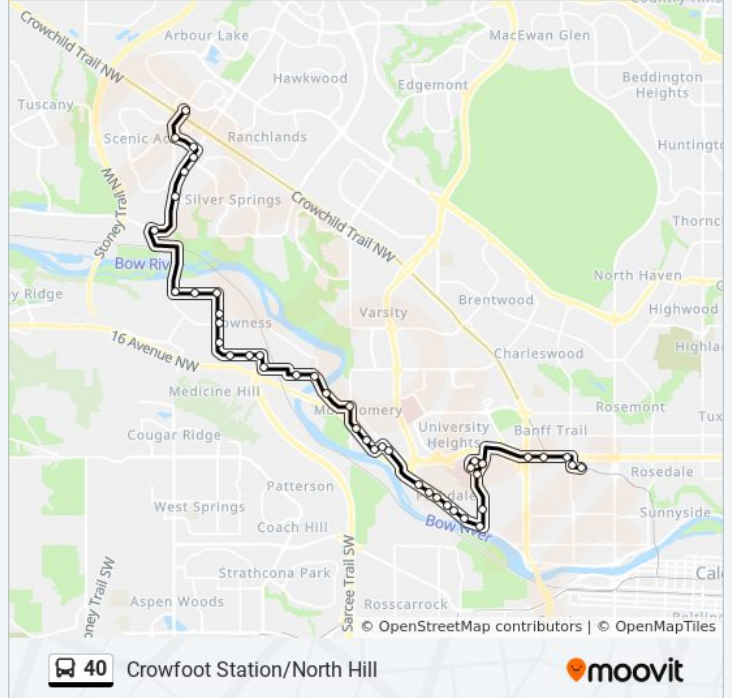

Direction: Crowfoot Station

44 stops

[VIEW LINE SCHEDULE](#)

- Lions Park Lrt Station (Wb 14 Av Nw)
- Nb 19 St NW @ 14 Av NW
- Wb 16th Av NW @ 19th St NW
- Wb 16 Av NW @ W.Of Banff Tr
- Wb 16 Av NW @ Crowchild Tr NW
- Sb 29 St NW @ Hospital Dr
- Foothills Hospital (Women's Health Centre)
- Eb Hospital Dr @ Health Science Ce NW
- Sb 29 St NW @ Hospital Dr
- Sb 29 St NW @ 13 Av NW
- Sb 29 St NW @ 7 Av NW
- Wb Parkdale Bv @ 29 St NW
- Wb 3 Av NW @ 32 St NW
- Wb 3 Av NW @ 34 St NW
- Wb 3 Av NW @ 34a St NW
- Wb Bowness Rd @ 37 St NW
- Wb Bowness Rd @ Veteran's Wy NW
- Wb Bowness Rd @ Point Dr NW
- Nb Bowness Rd @ 42 St NW
- Wb 43 St NW @ Bowness Rd
- Nb 16 Av NW @ 43 St NW
- Nb 16 Av NW @ Monterey Av

40 bus Info

Direction: Crowfoot Station

Stops: 44

Trip Duration: 44 min

Line Summary:

Nb 16 Av NW @ 46 St NW
 Wb Bowness Rd @ Home Rd NW
 Nb Bowness Rd @ 52 St NW
 Nb Bowwood Dr @ Bowness Rd NW
 Wb 31 Av NW @ Bowview Rd
 Nb 69 St NW @ 32 Av NW
 Wb 34 Av NW @ 69 St NW
 Wb 34 Av NW @ 71 St NW
 Wb 34 Av NW @ Bowmanten Pl
 Nb 77 St NW @ 36 Av NW
 Nb 77 St NW @ Bowness Rd
 Nb 77 St NW @ S. Of 43 Av NW
 Wb 46 Av NW @ 77 St NW
 Wb 46 Av NW @ 81 St NW
 Nb Bowness Rd @ 46 Av NW
 Eb Nose Hill Dr @ 87 St NW
 Nb Nose Hill Dr @ Silver Springs Rd NW
 Nb Nose Hill Dr @ Silvercreek Dr NW
 Nb Nose Hill Dr @ Silver Springs Bv NW
 Wb Scenic Acres Bv @ Nose Hill Dr NW
 Nb Scurfield Dr @ Scenic Acres Bv NW
 Crowfoot Lrt Station

Direction: North Hill

48 stops

[VIEW LINE SCHEDULE](#)

Crowfoot Lrt Station
 Eb Crowfoot Wy @ Crowfoot Cr NW
 Eb Crowfoot Wy @ Crowfoot Ci NW
 Eb Crowfoot Cr @ Crowfoot Wy NW
 Nb Crowfoot Ga @ Crowfoot Cr NW
 Eb John Laurie Bv @ 100 Crowfoot Ga NW
 Sb Nose Hill Dr @ Crowfoot Rd NW

Foothills Hospital (Women's Health Centre)

Eb Hospital Dr @ Health Science Ce NW

40 bus Info

Direction: North Hill

Stops: 48

Trip Duration: 50 min

Line Summary:

Nb 29 St NW @ 15 Av NW