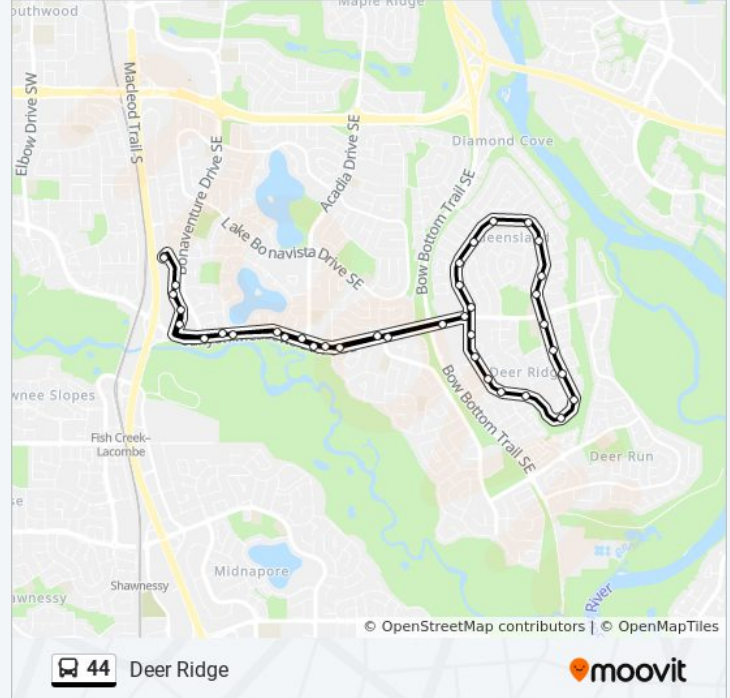

Sb Queensland Dr @ 500 Queensland Pl SE

Sb Deer Ridge Dr @ Canyon Meadows Dr SE

Sb Deer Ridge Dr @ Deermont Wy SE

Sb Deer Ridge Dr @ Deermont Rd SE

Sb Deer Ridge Dr @ Deercrest Pl SE

Wb Deer Ridge Dr @ Deermont Rd SE

Wb Deer Ridge Dr @ Deerview Dr SE

Wb Deer Ridge Dr @ Deer Ridge Wy SE

Nb Deer Ridge Dr @ Deer Point Rd SE

Nb Deer Ridge Dr @ 137 Av SE

Nb Deer Ridge Dr @ S. Of Canyon Meadows Dr SE

Wb Canyon Meadows Dr @ Queensland Dr SE (W. Leg)

Wb Canyon Meadows Dr @ Lake Crimson Dr SE

Wb Canyon Meadows Dr @ Lake Lucerne Rd SE

Wb Canyon Meadows Dr @ Acadia Dr SE

Wb Canyon Meadows Dr @ Lake Placid Ri SE

Wb Canyon Meadows Dr @ Lake Simcoe Ri SE

Nb Lake Fraser Dr @ N. Of Canyon Meadows Dr SE

Nb Lake Fraser Dr @ S. Of Canyon Meadows Lrt Stn

Cm Canyon Meadows Station

44 bus time schedules and route maps are available in an offline PDF at moovitapp.com. Use the [Moovit App](#) to see live bus times, train schedule or subway schedule, and step-by-step directions for all public transit in Calgary.

[About Moovit](#) • [MaaS Solutions](#) • [Supported Countries](#) • [Mooviter Community](#)

© 2024 Moovit - All Rights Reserved

Check Live Arrival Times