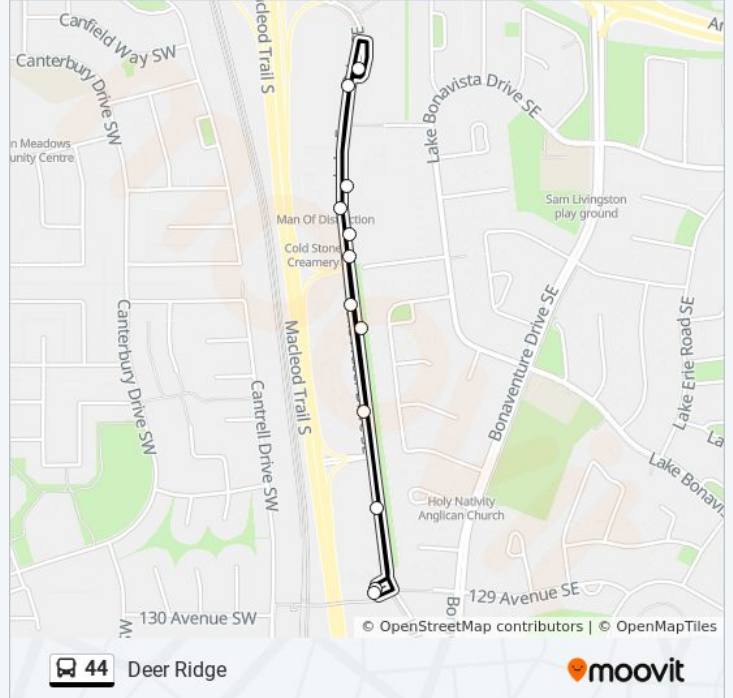

Deer Ridge

Get The App

The 44 bus line (Deer Ridge) has 2 routes. For regular weekdays, their operation hours are:

(1) Avenida: 05:50 - 19:50(2) Deer Ridge: 05:22 - 19:22

Use the Moovit App to find the closest 44 bus station near you and find out when is the next 44 bus arriving.

Direction: Avenida

12 stops

[VIEW LINE SCHEDULE](#)

- Cm Canyon Meadows Station
- Nb Lake Fraser Dr @ N. Of Lake Fraser Ga SE
- Nb Lake Fraser Dr @ Avenida Mall SE
- Nb Lake Fraser Dr @ Lake Fraser Co SE
- Nb Lake Fraser Dr @ S. Of Lake Fraser Gr SE
- Nb Lake Fraser Dr @ Lake Fraser Cm SE
- Sb Lake Fraser Dr @ Lake Aspen Rd SE
- Sb Lake Fraser Dr @ N.Of Lake Fraser Co SE
- Sb Lake Fraser Dr @ N. End Of Avenida PI SE
- Sb Lake Fraser Dr @ N. Of Lake Fraser Ga SE
- Sb Lake Fraser Dr @ S. Of Lake Fraser Ga SE
- Cm Canyon Meadows Station

44 bus Time Schedule

Avenida Route Timetable:

| | |
|-----------|-----------------|
| Sunday | Not Operational |
| Monday | 05:50 - 19:50 |
| Tuesday | 05:50 - 19:50 |
| Wednesday | 05:50 - 19:50 |
| Thursday | 05:50 - 19:50 |
| Friday | 05:50 - 19:50 |
| Saturday | 06:32 - 19:49 |

44 bus Info

Direction: Avenida

Stops: 12

Trip Duration: 6 min

Line Summary:

Direction: Deer Ridge

38 stops

[VIEW LINE SCHEDULE](#)