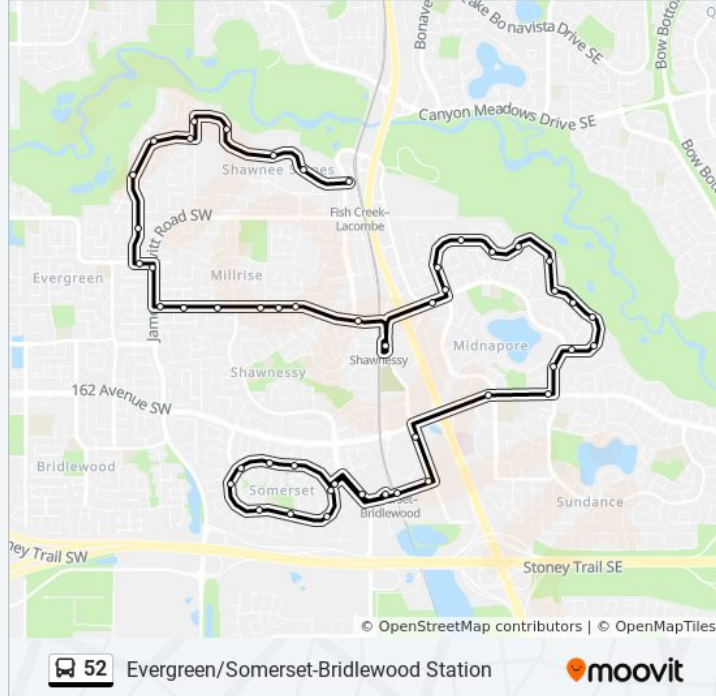

Nb James Mckevitt Rd @ Shawnessy Bv SW

Wb Fish Creek Bv @ James Mckevitt Rd SW

Nb Evergreen Dr @ Evergreen Pz SW

Nb Evergreen Dr @ Evergreen Ld SW

Eb Evergreen Dr @ Evergreen HI SW

Nb Evergreen St @ 200 Shawnee Gd SW

Sb Midlake Bv @ Midland Cr SE

Wb Sun Valley Bv @ Midlake Bv SE

Wb Sun Valley Bv @ Midpark Bv SW

Sb Shawville Bv @ 162 Av SE

Wb Shawville Ga @ Shawville Bv SE

Wb Shawville Ga @ W. Of Shawville Li SE

Nb 6 St SW @ Shawville Ga

Sb Somerset Dr @ Somerset Ga SW

Wb Somerset Dr @ Somerglen CI SW

Wb Somerset Dr @ Somerset Ci SW

Wb Somerset Dr @ Somerset Cr SW

Nb Somerset Dr @ Somerside CI SW

Eb Somerset Dr @ Somercrest St SW

Eb Somerset Dr @ Somerset Wy SW

Eb Somerset Dr @ Somercrest CI SW

Eb Somerset Ga @ Somerset Dr SW

52 bus time schedules and route maps are available in an offline PDF at moovitapp.com. Use the [Moovit App](#) to see live bus times, train schedule or subway schedule, and step-by-step directions for all public transit in Calgary.