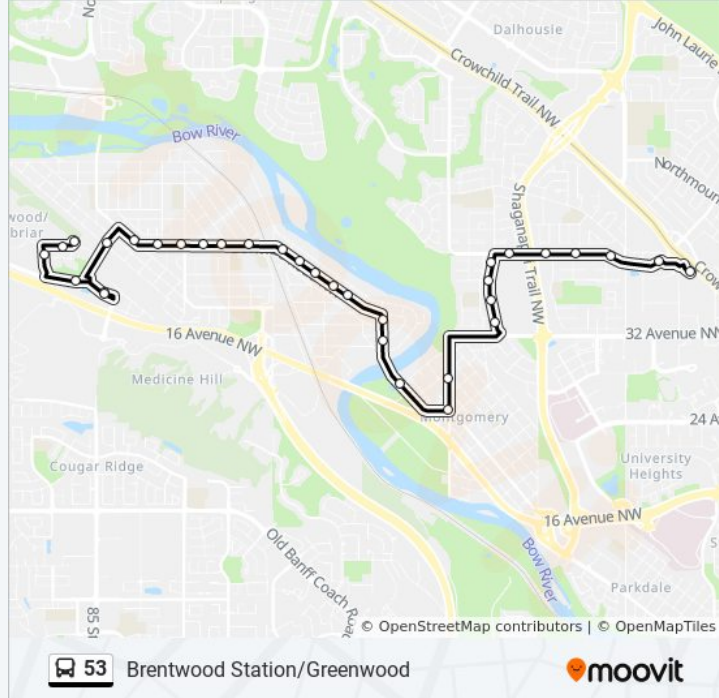

53 bus Info

Direction: Brentwood Station

Stops: 40

Trip Duration: 32 min

Line Summary:

Sb Bowness Rd @ 52 St NW

Nb Home Rd @ Bowness Rd NW

Nb Home Rd @ 20 Av NW

53 bus Info

Direction: Greenwood

Stops: 33

Trip Duration: 23 min

Line Summary:

Wb Bowness Rd @ Home Rd NW

Nb Bowness Rd @ 52 St NW

Nb Bowness Rd @ Bowwater Cr NW

Wb Bowness Rd @ 75 St NW

Wb Bowness Rd @ 77 St NW

Wb Bowness Rd @ 79 St NW

Wb Bowness Rd @ W. Of 79 St NW

Sb 83 St NW @ 33 Av NW

Eb Bowfort Rd @ Bowridge Dr NW

Wb Bowfort Rd @ Bowridge Dr NW

Wb Bowfort Rd @ 83 St NW

Nb Greenbriar Wy @ Greenbriar PI NW

Eb Aspen Dr @ Lilac Wy NW

Wb Aspen Wy @ Aspen Dr NW

Direction: Greenwood

4 stops

[VIEW LINE SCHEDULE](#)

Wb Aspen Wy @ Aspen Dr NW

Wb Aspen Wy @ Silver Birch Wy NW