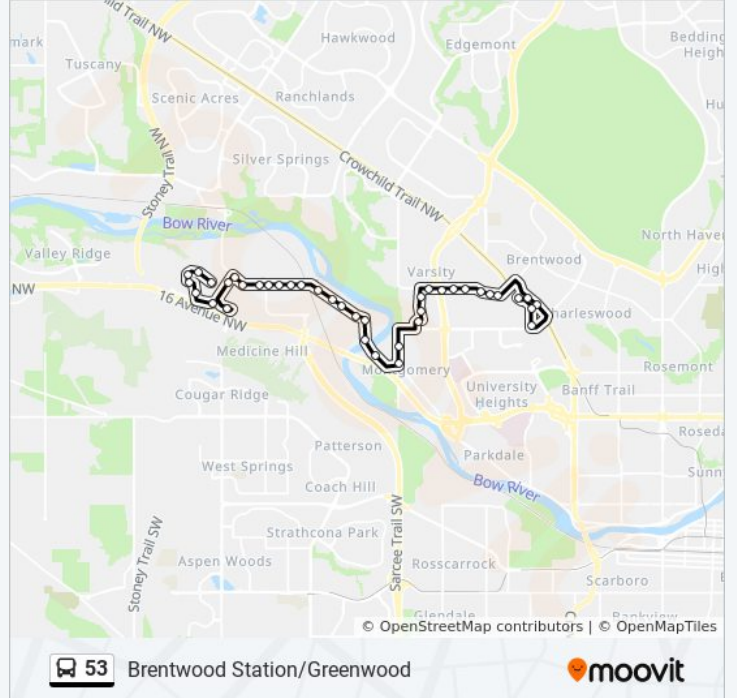

53 bus Info

Direction: Brentwood Station

Stops: 40

Trip Duration: 32 min

Line Summary:

Sb Bowness Rd @ 52 St NW

Nb Home Rd @ Bowness Rd NW

Nb Home Rd @ 20 Av NW

Eb 40 Av Nw@ 37 St NW

Eb 40 Av NW @ 36 St NW

Sb Brentwood Rd @ Brentwood Co-Op NW

Sb Brentwood Rd @ N. Of Charleswood Dr NW

Nb 31 St Nw@ 32 Av NW

Nb 31 St Nw@ 34 Av NW

Brentwood Lrt Station Nb

Direction: Greenwood

33 stops

[VIEW LINE SCHEDULE](#)

Brentwood Lrt Station Nb

Wb 40 Av NW @ 33 St NW

Wb 40 Av NW @ Vardell Rd

Wb 40 Av NW @ 40 St NW

Wb 40 Av NW @ 42 St NW

Wb 40 Av NW @ W. Of Shaganappi Tr

53 bus Info

Direction: Greenwood

Stops: 33

Trip Duration: 23 min

Line Summary:

Wb Bowness Rd @ Home Rd NW

Nb Bowness Rd @ 52 St NW

Nb Bowness Rd @ Bowwater Cr NW