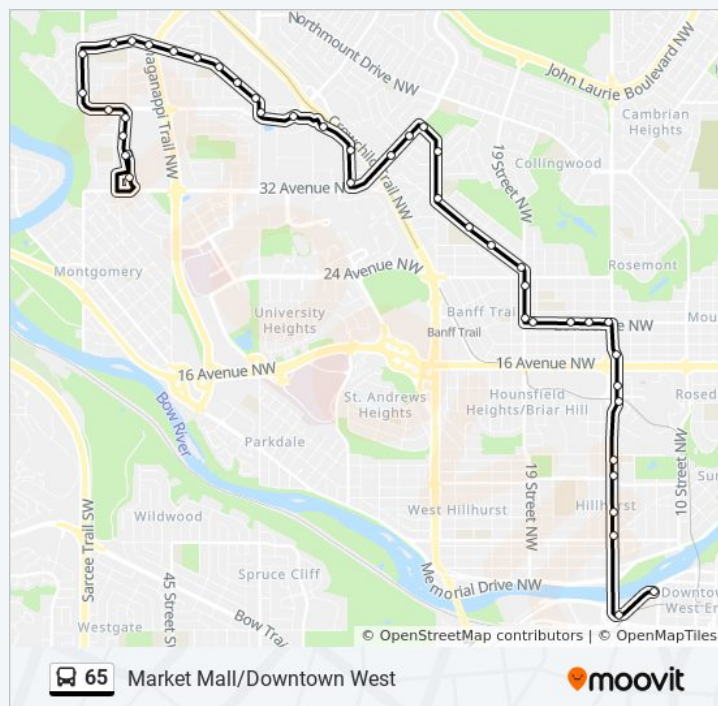

Direction: Downtown West

43 stops

[VIEW LINE SCHEDULE](#)

- Nb 49 St NW @ 34 Av NW
- Nb 49 St NW @ S. Of 40 Av NW
- Wb 40 Av NW @ 49 St NW
- Wb 40 Av NW @ 52 St NW
- Nb 53 St NW @ Valiant Dr
- Nb 53 St NW @ S. Of Varsity Dr
- Eb Varsity Dr @ 49 St NW
- Eb Varsity Dr @ 48 St NW
- Eb Varsity Dr @ Shaganappi Tr NW
- Eb Varsity Dr @ Viscount Dr NW
- Eb Varsity Dr @ 41 St NW
- Eb Varsity Dr @ 40 St NW
- Eb Varsity Dr @ Vancouver Cr NW
- Sb 37 St NW @ Varsity Dr
- Eb 40 Av Nw @ 37 St NW
- Eb 40 Av NW @ 36 St NW
- Brentwood Lrt Station
- Sb 31 St NW @ S. Of Brentwood Station
- Eb 32 Av NW @ Campus Dr
- Nb Charleswood Dr @ Brentwood Bv NW
- Nb Charleswood Dr @ Chicoutimi Dr NW
- Sb 24 St NW @ Chicoutimi Dr

65 bus Info

Direction: Downtown West

Stops: 43

Trip Duration: 38 min

Line Summary:

Sb 24 St NW @ Charlebois Dr

Eb Morley Tr @ 24 St NW

Eb Morley Tr @ 23a St NW

65 bus Info

Direction: Market Mall

Stops: 44

Trip Duration: 37 min

Line Summary:

Nb 14 St NW @ 16 Av NW

Wb 20 Av Nw@ 14 St NW

Wb 20 Av NW @ 15 St NW

Wb Varsity Dr @ Veronica Rd NW

Sb 53 St NW @ Varsity Dr

Sb 53 St NW @ Valiant Dr

Eb 40 Av NW @ Varscliff Rd

Sb 49 St NW @ 40 Av NW

Sb 49 St NW @ S. Of 40 Av NW

Sb 49 St NW @ N. Of 34 Av NW

Sb 49 St NW @ 34 Av NW