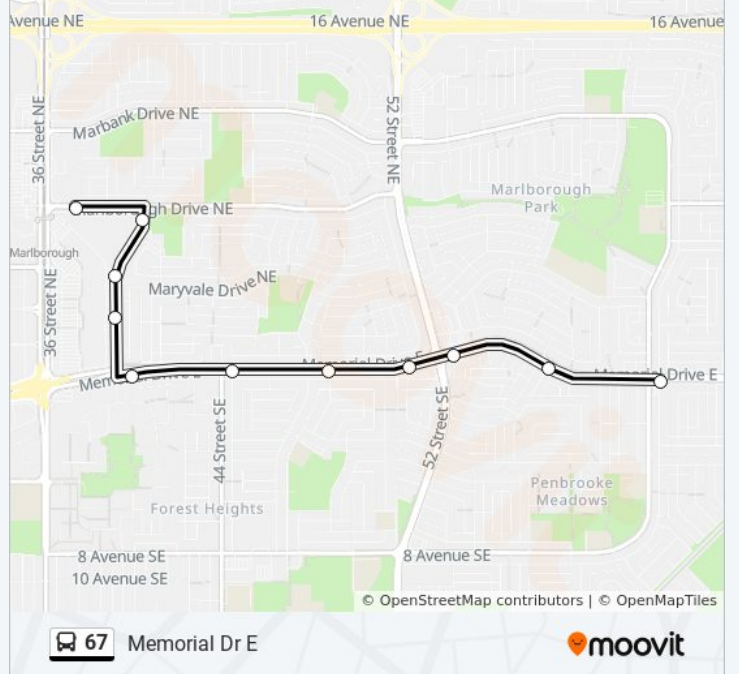

### 67 bus Info

**Direction:** Marlborough Station

**Stops:** 14

**Trip Duration:** 16 min

**Line Summary:**

**Direction: Memorial Dr E**

11 stops

[VIEW LINE SCHEDULE](#)

- Marlborough Lrt Station (Eb Marlborough Dr)
- Sb Marlborough Wy @ Marlborough Dr NE
- Sb Marlborough Wy @ N.Of Maryvale Dr NE
- Sb Marlborough Wy @ S.Of Maryvale Dr NE
- Eb Memorial Dr @ 39 St SE
- Eb Memorial Dr @ 44 St SE
- Eb Memorial Dr @ 47 St SE
- Eb Memorial Dr @ Forest Rd SE
- Eb Memorial Dr @ 52 St NE
- Eb Memorial Dr @ Penworth Dr SE
- Eb Memorial Dr @ Penbrooke Dr SE

**67 bus Time Schedule**

Memorial Dr E Route Timetable:

Sunday	6:00 AM - 11:30 PM
Monday	5:03 AM - 11:30 PM
Tuesday	5:03 AM - 11:30 PM
Wednesday	5:03 AM - 11:30 PM
Thursday	5:03 AM - 11:30 PM
Friday	5:03 AM - 11:30 PM
Saturday	6:00 AM - 11:30 PM

**67 bus Info**

**Direction:** Memorial Dr E

**Stops:** 11

**Trip Duration:** 10 min

**Line Summary:**

67 bus time schedules and route maps are available in an offline PDF at [moovitapp.com](https://moovitapp.com). Use the [Moovit App](#) to see live bus times, train schedule or subway schedule, and step-by-step directions for all public transit in Calgary.