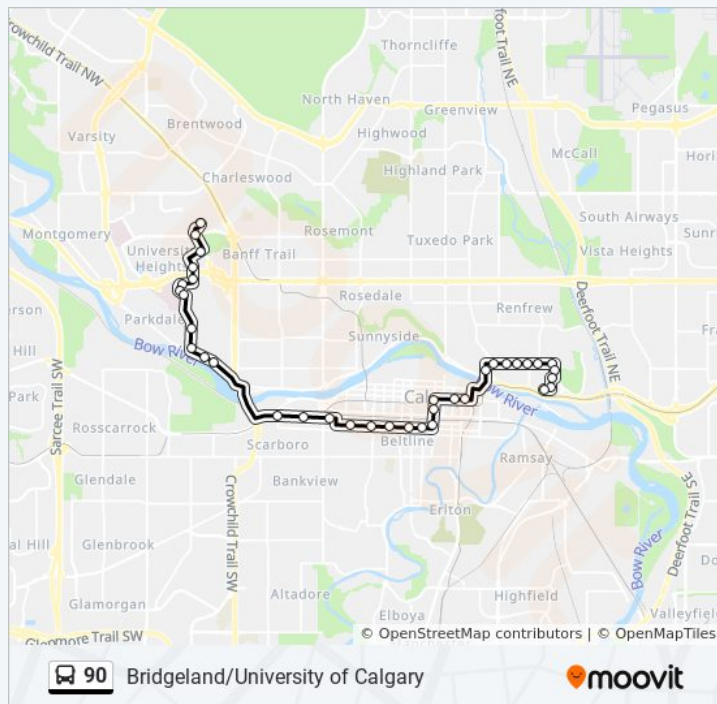

Eb Hospital Dr @ Health Science Ce NW

Nb 29 St NW @ 15 Av NW

Nb Uxbridge Dr @ 16 Av NW

Eb Unwin Rd @ Usher Rd NW

Nb University Dr @ 24 Av NW

Wb University Wy @ Craigie Hall

### 90 bus Info

**Direction:** University Of Calgary

**Stops:** 36

**Trip Duration:** 39 min

**Line Summary:**

subway schedule, and step-by-step directions for all public transit in Calgary.

[About Moovit](#) · [MaaS Solutions](#) · [Supported Countries](#) · [Mooviter Community](#)