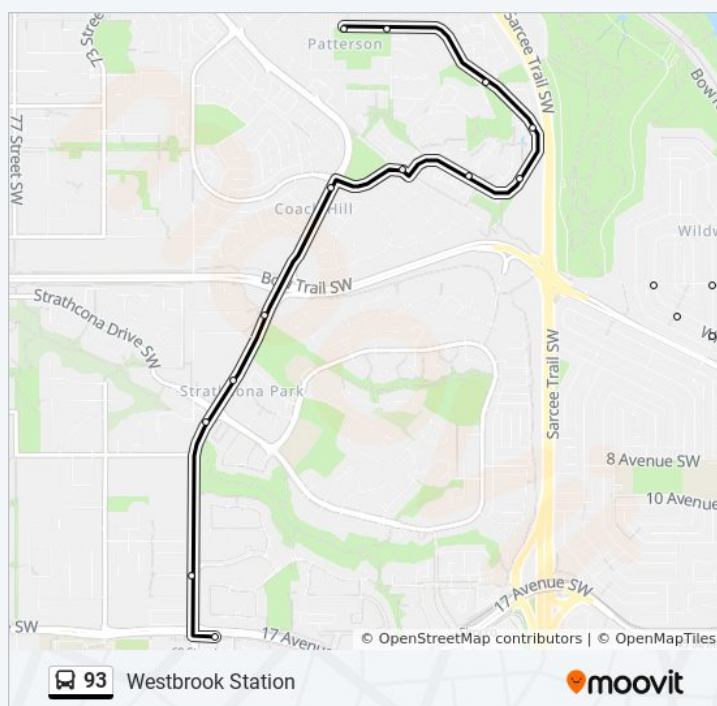

Eb 17 Av SW @ 69 Street West Lrt Station

Sb Simcoe Bv @ 17 Av SW

Sb Simcoe Bv @ Simcoe Ga SW

Sb Signall Hill Dr @ 26 Av SW

Sb Signall Hill Dr @ Sienna Park Dr SW

Sb Sienna Park Dr @ Signal Hill Dr SW

Sb Sienna Park Dr @ Sienna Park Pl SW

### 93 bus Time Schedule

Westbrook Station Route Timetable:

Sunday	5:23 AM - 10:26 PM
Monday	4:58 AM - 11:41 PM
Tuesday	4:58 AM - 11:41 PM
Wednesday	4:58 AM - 11:41 PM
Thursday	4:58 AM - 11:41 PM
Friday	4:58 AM - 11:41 PM
Saturday	5:23 AM - 10:26 PM

### 93 bus Info

Direction: Westbrook Station

Stops: 54

Trip Duration: 57 min

Line Summary:

Sb Sierra Morena Bv @ Sierra Morena Co SW

Sb Sierra Morena Bv @ Sierra Morena Pa SW

Eb Sierra Morena Bv @ Sierra Nevada Wy SW