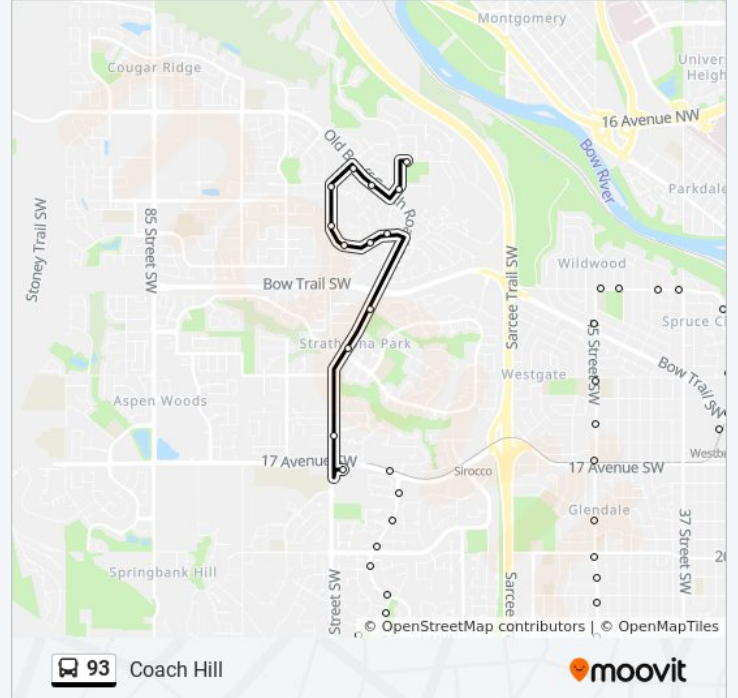

Sb 45 Street West Lrt Station

Sb 45 St SW @ Grove Hill Rd

Sb 45 St SW @ 26 Av SW

Sb 45 St SW @ 29 Av SW

Sb 45 St SW @ 30 Av SW

Sb 45 St SW @ 33 Av SW

Sb 45 St SW @ 35 Av SW

Wb Richmond Rd @ 45 St SW

Wb Richmond Rd @ 48 St SW

Richmond Road Terminal Sb

Wb Richmond Rd @ Signal Hill Mall SW

Sb Sierra Morena Bv @ S Morena CI SW

Wb Sierra Morena Bv @ Sierra Madre Cr SW

Wb Sierra Morena Bv @ Sierra Nevada CI SW

Nb Sierra Morena Bv @ Sierra Morena Pa SW

Nb Sierra Morena Bv @ Sierra Morena Gv SW

Nb Sierra Morena Bv @ Sierra Morena Co SW

Nb Sierra Morena Rd @ Sierra Morena Bv SW

Nb Sierra Morena Rd @ 34 Av SW

Nb Sienna Park Dr @ Sienna Park PI SW

Wb Signall Hill Dr @ Sienna Park Dr SW

Nb Signall Hill Dr @ Sienna Heights Wy SW

Nb Simcoe Bv @ Sirocco Dr SW

Nb Simcoe Bv @ Simcoe Ga SW

Nb Simcoe Bv @ Simcoe Rd SW

Wb 17 Av SW @ Christie Park Ga

69 Street West Lrt Station

Nb 69 St SW @ Christie Estates Bv

Nb Strathcona Bv @ Strathcona Dr SW

Nb Strathcona Bv @ Bow Tr SW

Wb Coach Hill Rd @ Coach Side Rd SW

Wb Coach Hill Rd @ Coach Side Cr SW

Wb Coach Hill Rd @ Coach Bluff Cr SW