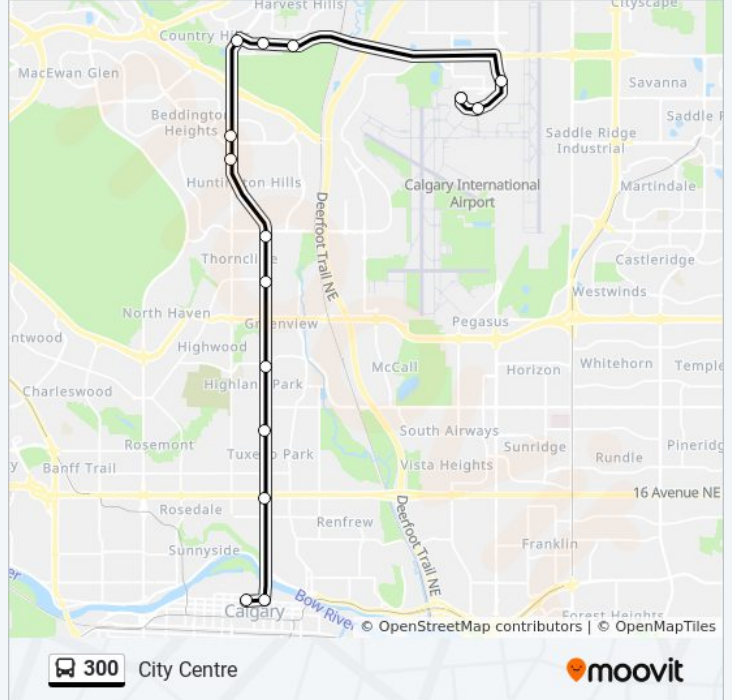

300 bus Info

Direction: Brt Airport

Stops: 19

Trip Duration: 51 min

Line Summary:

Direction: City Centre

15 stops

[VIEW LINE SCHEDULE](#)

300 bus Time Schedule

City Centre Route Timetable:

Sunday	5:36 AM - 11:37 PM
Monday	5:22 AM - 11:43 PM
Tuesday	12:13 AM - 11:43 PM
Wednesday	12:13 AM - 11:43 PM
Thursday	12:13 AM - 11:43 PM
Friday	12:13 AM - 11:43 PM
Saturday	12:13 AM - 11:37 PM

300 bus Info

Direction: City Centre

Stops: 15

Trip Duration: 32 min

Line Summary:

Direction: City Centre

7 stops

[VIEW LINE SCHEDULE](#)

City Centre Route Timetable:

Sunday	12:07 AM - 11:37 PM
Monday	12:07 AM
Tuesday	12:13 AM - 12:43 AM
Wednesday	12:13 AM - 12:43 AM
Thursday	12:13 AM - 12:43 AM
Friday	12:13 AM - 12:43 AM
Saturday	12:13 AM - 11:37 PM