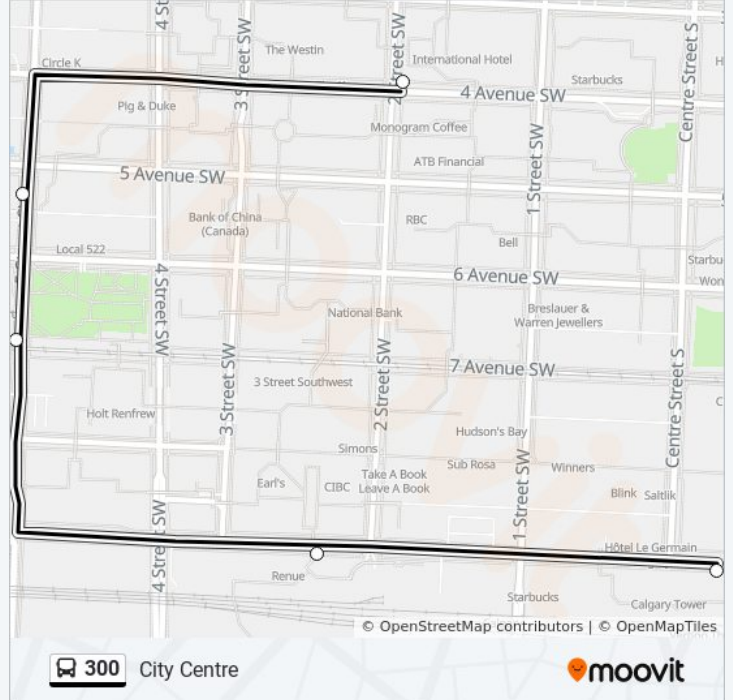

300 bus time schedules and route maps are available in an offline PDF at moovitapp.com. Use the [Moovit App](#) to see live bus times, train schedule or subway schedule, and step-by-step directions for all public transit in Calgary.

[About Moovit](#) • [MaaS Solutions](#) • [Supported Countries](#) • [Mooviter Community](#)

© 2023 Moovit - All Rights Reserved

Check Live Arrival Times