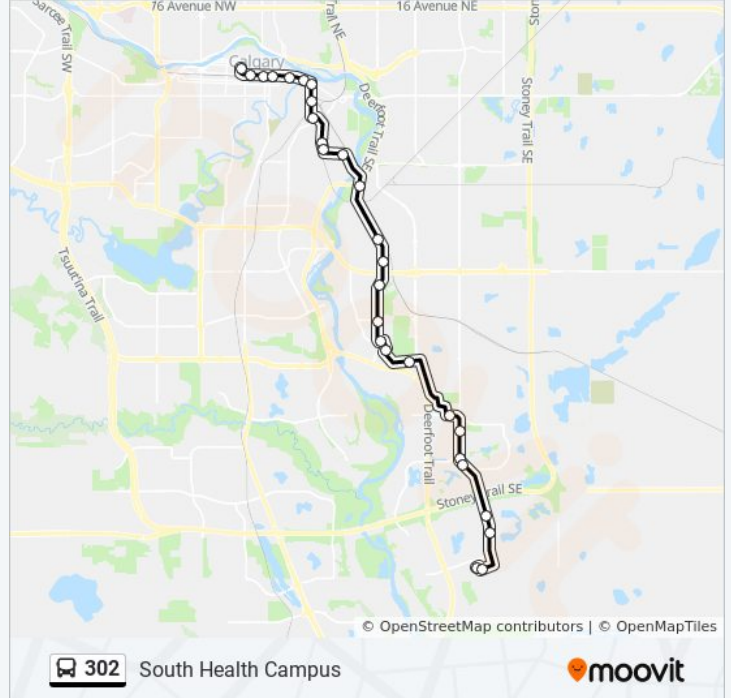

302 bus Info

Direction: South Health Campus

Stops: 28

Trip Duration: 58 min

Line Summary:

Sb Douglas Glen Term North Bay

Eb 114 Av SE @ 35 St SE

Eb 130 Av SE @ 48 St SE

Sb 52 St SE @ Prestwick Ga

Sb 52 St SE @ Mckenzie Towne Bv

Sb 52 St SE @ Mckenzie Terminal

Sb 52 St SE @ Auburn Bay Dr

Sb 52 St SE @ Auburn Meadows Dr

Wb Market St @ 45 St SE

Wb Front St @ Main Ent. South Health Campus
SE