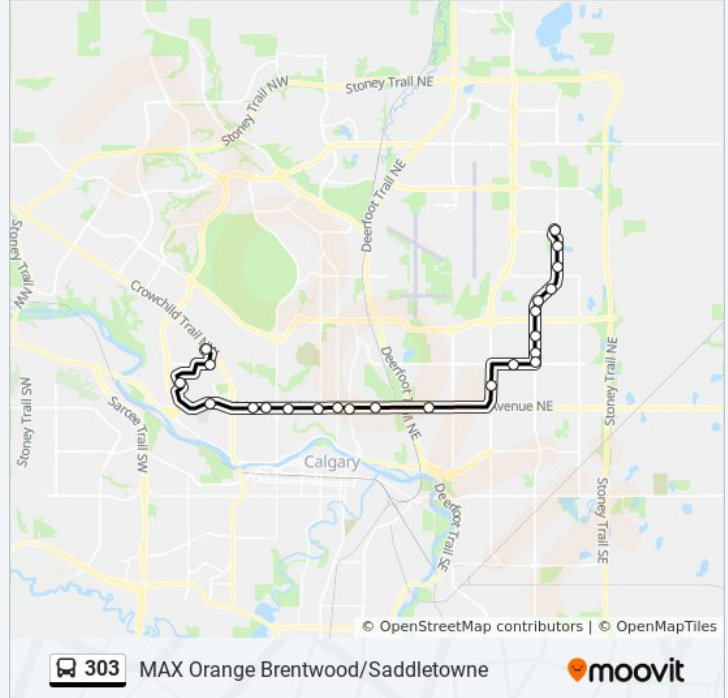

**Direction: Max Orange Brentwood**

23 stops

[VIEW LINE SCHEDULE](#)

- Saddletowne Lrt Station Sb
- Saddletowne Circle Station (Sb)
- Martindale Boulevard Station (Sb)
- Falshire Drive Station (Sb)
- Sb Falconridge Bv @ Castlebrook Dr NE
- Castleridge Boulevard Station (Sb)
- 44th Avenue NE Station (Sb)
- Whitehorn Drive Station (Sb)
- 32nd Avenue NE Station (Sb)
- Rundleside Drive Station (Wb)
- Rundle Lrt Station (Sb 36 St NE @ 25 Av Ne)
- 19th Street NE Station (Wb)
- Russett Road Station (Wb)
- Edmonton Trail Station (Wb)
- Centre Street N Station (Wb)
- 4th Street NW Station (Wb)
- Sait Station (Wb)
- North Hill Station (Wb)
- Wb 16th Av NW @ 19th St NW
- Foothills Medical Centre (Wb)
- Alberta Children's Hospital Station (Nb)
- 31st Street NW Station (Eb)

**303 bus Time Schedule**

Max Orange Brentwood Route Timetable:

Sunday	12:27 AM - 11:57 PM
Monday	12:27 AM - 11:37 PM
Tuesday	12:07 AM - 11:37 PM
Wednesday	12:07 AM - 11:37 PM
Thursday	12:07 AM - 11:37 PM
Friday	12:07 AM - 11:37 PM
Saturday	12:07 AM - 11:57 PM

**303 bus Info**

**Direction:** Max Orange Brentwood

**Stops:** 23

**Trip Duration:** 52 min

**Line Summary:**

## Brentwood Lrt Station Nb