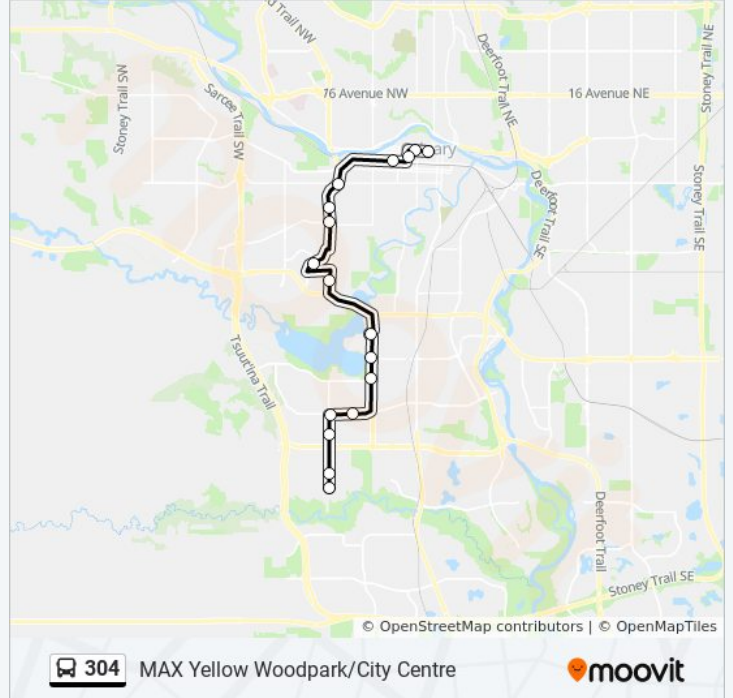

Direction: Max Yellow City Centre

17 stops

[VIEW LINE SCHEDULE](#)

Woodpark Station (Nb)
Woodview Station (Nb)
Braeside Station (Nb)
Oakridge Station (Eb)
Southland Leisure Centre (Eb)
90 Avenue SW (Nb)
Heritage Park (Nb)
Rockyview Hospital (Nb)
54 Avenue SW Station (Nb)
Mount Royal University Station (Nb)
Marda Loop Station (Nb)
Nb Crowchild Tr @ 26 Av SW
17 Avenue SW Station (Nb)
Eb 9 Av SW @ 9 St SW
Nb 6 St SW @ 7 Av SW
Eb 5 Av SW @ 5 St SW
Eb 5 Av SW @ 1 St SW

304 bus Time Schedule

Max Yellow City Centre Route Timetable:

| | |
|-----------|---------------------|
| Sunday | 12:32 AM - 11:57 PM |
| Monday | 12:32 AM - 11:01 PM |
| Tuesday | 5:35 AM - 11:01 PM |
| Wednesday | 12:05 AM - 11:45 PM |
| Thursday | 12:05 AM - 11:45 PM |
| Friday | 12:05 AM - 11:45 PM |
| Saturday | 12:05 AM - 11:57 PM |

304 bus Info

Direction: Max Yellow City Centre

Stops: 17

Trip Duration: 39 min

Line Summary:

Direction: Max Yellow Woodpark

17 stops

[VIEW LINE SCHEDULE](#)

Eb 5 Av SW @ 1 St SW

Wb 6 Av SW @ 2 St SW

Wb 6 Av SW @ 5 St SW

Wb 6 Av SW @ W. Of 7 St SW

Sb Crowchild Tr @ 17 Av SW Overpass

Sb Crowchild Tr@ 26 Av SW Overpass

Sb Crowchild Tr @ 33 Av SW

Mount Royal University Station (Sb)