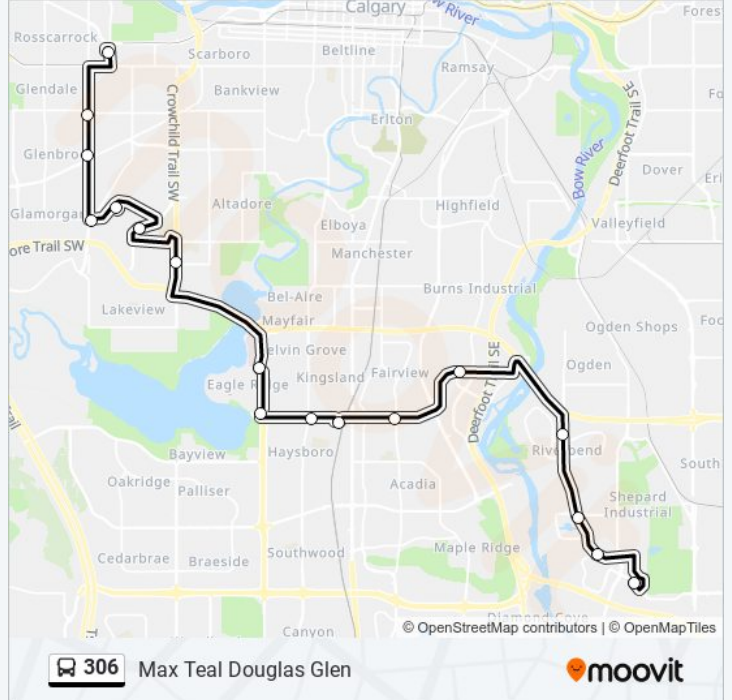

Use the Moovit App to find the closest 306 bus station near you and find out when is the next 306 bus arriving.

Direction: Max Teal Douglas Glen

17 stops

[VIEW LINE SCHEDULE](#)

- Westbrook Lrt Station
- 26th Avenue SW Station (Sb)
- Richmond Road Station (Sb)
- Sarcee Road Station (Eb)
- Mount Royal University Terminal
- Mount Royal University Station (Sb)
- 54 Avenue SW Station (Sb)
- Rockyview Hospital (Sb)
- Heritage Park (Sb)
- Elbow Drive Station (Eb)
- Heritage Lrt Station
- Fairmount Drive Station (Eb)
- Deerfoot Meadows Station (Eb)
- Riverbend Station (Sb)
- Quarry Park Station (Sb)
- Douglas Glen Boulevard Station (Sb)
- Douglas Glen Terminal

306 bus Time Schedule

Max Teal Douglas Glen Route Timetable:

Sunday	06:00 - 23:00
Monday	05:40 - 22:58
Tuesday	05:40 - 22:58
Wednesday	05:40 - 22:58
Thursday	05:40 - 22:58
Friday	05:40 - 22:58
Saturday	06:00 - 23:00

306 bus Info

Direction: Max Teal Douglas Glen

Stops: 17

Trip Duration: 50 min

Line Summary:

Direction: Max Teal Westbrook

17 stops

[VIEW LINE SCHEDULE](#)

306 bus Time Schedule

Max Teal Westbrook Route Timetable:

Sunday	06:00 - 23:00
Monday	05:43 - 22:54
Tuesday	05:43 - 22:54
Wednesday	05:43 - 22:54
Thursday	05:43 - 22:54
Friday	05:43 - 22:54
Saturday	06:00 - 23:00