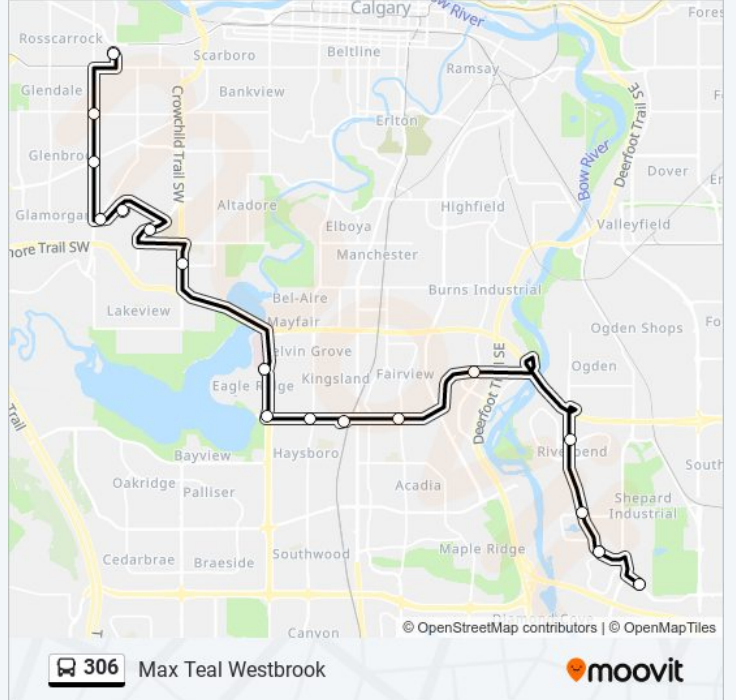

306 bus Info

Direction: Max Teal Douglas Glen

Stops: 17

Trip Duration: 50 min

Line Summary:

Direction: Max Teal Westbrook

17 stops

[VIEW LINE SCHEDULE](#)

- Douglas Glen Terminal
- Douglas Glen Boulevard Station (Nb)
- Quarry Park Station (Nb)
- Riverbend Station (Nb)
- Deerfoot Meadows Station (Wb)
- Fairmount Drive Station (Wb)
- Heritage Lrt Station Sb
- Elbow Drive Station (Wb)
- Heritage Park (Nb)
- Rockyview Hospital (Nb)
- 54 Avenue SW Station (Nb)
- Mount Royal University Station (Nb)
- Mount Royal University Terminal
- Sarcee Road Station (Wb)
- Richmond Road Station (Nb)
- 26th Avenue SW Station (Nb)
- Westbrook Lrt Station

306 bus Time Schedule

Max Teal Westbrook Route Timetable:

Sunday	06:00 - 23:00
Monday	05:43 - 22:54
Tuesday	05:43 - 22:54
Wednesday	05:43 - 22:54
Thursday	05:43 - 22:54
Friday	05:43 - 22:54
Saturday	06:00 - 23:00

306 bus Info

Direction: Max Teal Westbrook

Stops: 17

Trip Duration: 52 min

Line Summary:

306 bus time schedules and route maps are available in an offline PDF at moovitapp.com. Use the Moovit App to see live bus times, train schedule or subway schedule, and step-by-step directions for all public transit in Calgary.