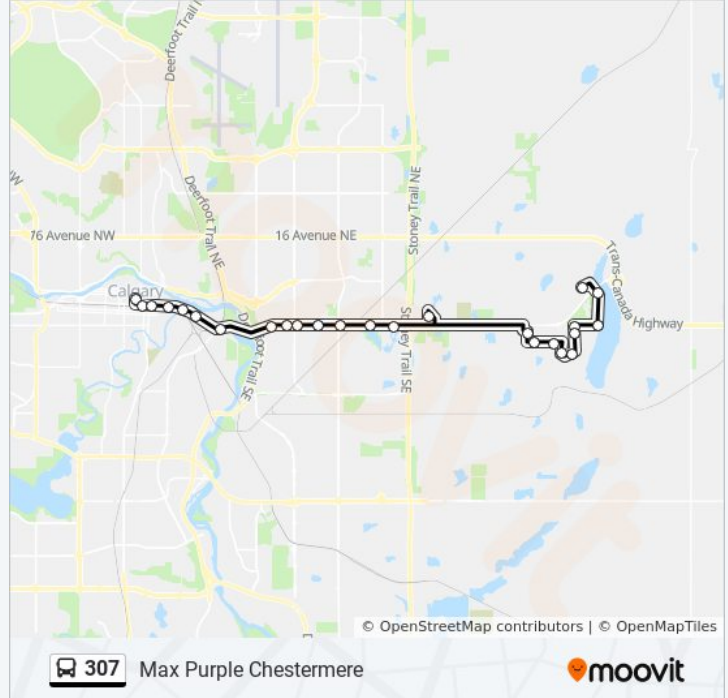

Use the Moovit App to find the closest 307 bus station near you and find out when is the next 307 bus arriving.

Direction: Max Purple Chestermere

25 stops

[VIEW LINE SCHEDULE](#)

- Sb 1 St SW @ 7th Av SW
- Eb 9 Av S @ Centre St S
- Eb 9 Av @ Macleod Tr SE
- Eb 9 Av SE @ 6 St SE
- Eb 9 Av @ 8 St SE
- Eb 9 Av SE @ 12 St SE
- 9th Avenue SE Station (Eb)
- 26th Street SE Station (Eb)
- 33rd Street SE Station (Eb)
- 36th Street SE Station (Eb)
- 44th Street SE Station (Eb)
- 52nd Street SE Station (Eb)
- Eb 17th Av SE @ 61st St SE
- Eb 17th Av SE @ 70th St SE
- Sb East Hills Sq @ East Hills Bv SE
- Sb Chelsea Drive @ South Of Merganser Drive West
- Eb W. Lakeview Dr @ E. Of Chelsea Dr
- Eb W. Lakeview Dr @ W. Of Rainbow Rd
- Sb West Creek Dr @ Lavender Link
- Eb W. Creek Bv @ E. Of Lavender Wy

307 bus Info

Direction: Max Purple Chestermere

Stops: 25

Trip Duration: 54 min

Line Summary:

Nb W. Creek Blvd @ W. Creek Close

Eb Merganser Dr W @ W. Creek Bv

Eb Merganser Dr W @ Mcivor Tc

Nb W. Chestermere Drive @ Anniversary Park

Wb Windermere Drive @ Power Line Row

Direction: Max Purple City Centre

17 stops

[VIEW LINE SCHEDULE](#)

Sb East Hills Sq @ East Hills Bv SE

Wb 17th Av SE @ 84th St SE

307 bus Info

Direction: Max Purple City Centre

Stops: 17

Trip Duration: 34 min

Line Summary:

Direction: Max Purple East Hills

15 stops

[VIEW LINE SCHEDULE](#)