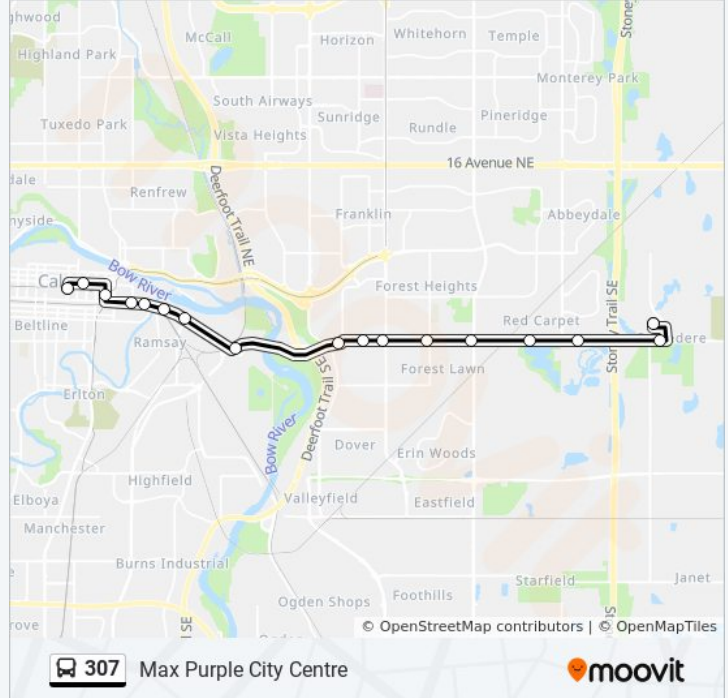

Use the Moovit App to find the closest 307 bus station near you and find out when is the next 307 bus arriving.

Direction: Max Purple Chestermere

25 stops

[VIEW LINE SCHEDULE](#)

- Sb 1 St SW @ 7th Av SW
- Eb 9 Av S @ Centre St S
- Eb 9 Av @ Macleod Tr SE
- Eb 9 Av SE @ 6 St SE
- Eb 9 Av @ 8 St SE
- Eb 9 Av SE @ 12 St SE
- 9th Avenue SE Station (Eb)
- 26th Street SE Station (Eb)
- 33rd Street SE Station (Eb)
- 36th Street SE Station (Eb)
- 44th Street SE Station (Eb)
- 52nd Street SE Station (Eb)
- Eb 17th Av SE @ 61st St SE
- Eb 17th Av SE @ 70th St SE
- Sb East Hills Sq @ East Hills Bv SE
- Sb Chelsea Drive @ South Of Merganser Drive West
- Eb W. Lakeview Dr @ E. Of Chelsea Dr
- Eb W. Lakeview Dr @ W. Of Rainbow Rd
- Sb West Creek Dr @ Lavender Link
- Eb W. Creek Bv @ E. Of Lavender Wy

Nb W. Chestermere Drive @ Anniversary Park

Wb Windermere Drive @ Power Line Row

Direction: Max Purple City Centre

17 stops

[VIEW LINE SCHEDULE](#)

Sb East Hills Sq @ East Hills Bv SE

Wb 17th Av SE @ 84th St SE

Max Purple City Centre Route Timetable:

Sunday	5:38 AM - 10:18 PM
Monday	5:23 AM - 11:47 PM
Tuesday	5:23 AM - 11:47 PM
Wednesday	5:23 AM - 11:47 PM
Thursday	5:23 AM - 11:47 PM
Friday	5:23 AM - 11:47 PM
Saturday	5:38 AM - 10:18 PM

307 bus Info

Direction: Max Purple City Centre

Stops: 17

Trip Duration: 34 min

Line Summary:

Direction: Max Purple East Hills

15 stops

[VIEW LINE SCHEDULE](#)