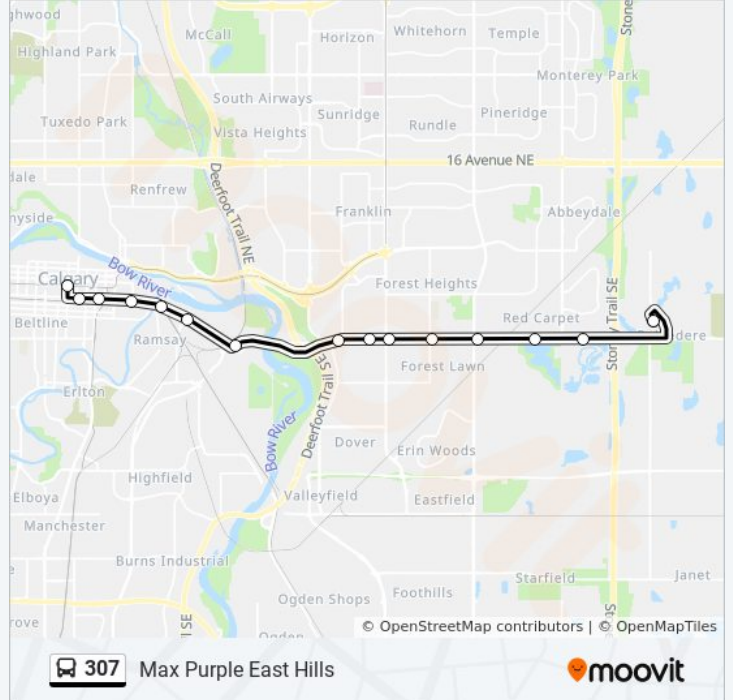

Use the Moovit App to find the closest 307 bus station near you and find out when is the next 307 bus arriving.

Direction: Max Purple Chestermere

25 stops

[VIEW LINE SCHEDULE](#)

- Sb 1 St SW @ 7th Av SW
- Eb 9 Av S @ Centre St S
- Eb 9 Av @ Macleod Tr SE
- Eb 9 Av SE @ 6 St SE
- Eb 9 Av @ 8 St SE
- Eb 9 Av SE @ 12 St SE
- 9th Avenue SE Station (Eb)
- 26th Street SE Station (Eb)
- 33rd Street SE Station (Eb)
- 36th Street SE Station (Eb)
- 44th Street SE Station (Eb)
- 52nd Street SE Station (Eb)
- Eb 17th Av SE @ 61st St SE
- Eb 17th Av SE @ 70th St SE
- Sb East Hills Sq @ East Hills Bv SE
- Sb Chelsea Drive @ South Of Merganser Drive West
- Eb W. Lakeview Dr @ E. Of Chelsea Dr
- Eb W. Lakeview Dr @ W. Of Rainbow Rd
- Sb West Creek Dr @ Lavender Link
- Eb W. Creek Bv @ E. Of Lavender Wy

307 bus Info

Direction: Max Purple City Centre

Stops: 17

Trip Duration: 34 min

Line Summary:

Direction: Max Purple East Hills

15 stops

[VIEW LINE SCHEDULE](#)

Max Purple East Hills Route Timetable:

Sunday	6:15 AM - 9:45 PM
Monday	5:39 AM - 11:45 PM
Tuesday	12:20 AM - 11:45 PM
Wednesday	12:20 AM - 11:45 PM
Thursday	12:20 AM - 11:45 PM
Friday	12:20 AM - 11:45 PM
Saturday	12:20 AM - 9:45 PM

307 bus Info

Direction: Max Purple East Hills

Stops: 15

Trip Duration: 33 min

Line Summary:

307 bus time schedules and route maps are available in an offline PDF at moovitapp.com. Use the [Moovit App](#) to see live bus times, train schedule or subway schedule, and step-by-step directions for all public transit in Calgary.