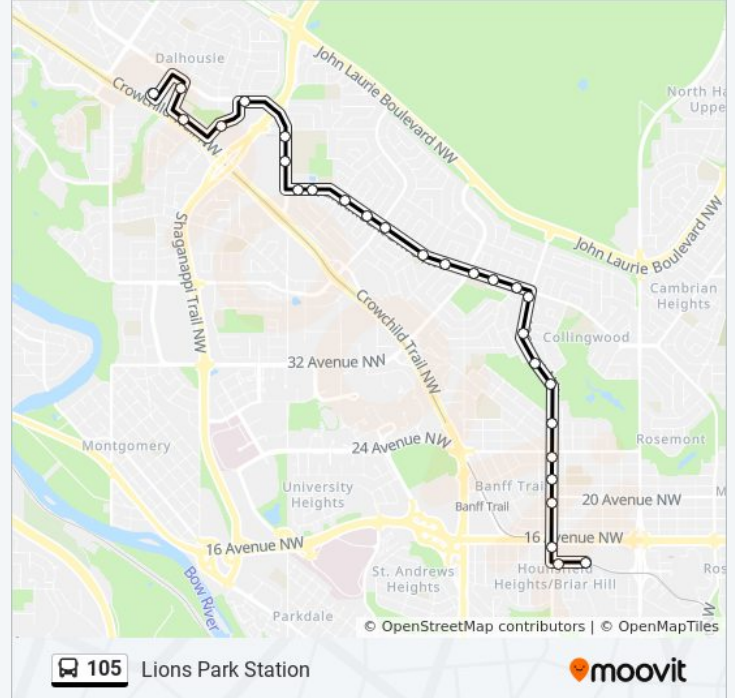

 105

Dalhousie Station

[View In Website Mode](#)

The 105 bus line (Dalhousie Station) has 2 routes. For regular weekdays, their operation hours are:

(1) Dalhousie Station: 5:34 AM - 10:17 PM (2) Lions Park Station: 5:10 AM - 9:52 PM

Use the Moovit App to find the closest 105 bus station near you and find out when is the next 105 bus arriving.

Direction: Dalhousie Station

31 stops

[VIEW LINE SCHEDULE](#)

- Lions Park Lrt Station (Eb 14 Av Nw)
- Eb 14 Av NW @ 14 St NW
- Nb 14 St NW @ 14 Av NW
- North Hill Station (Wb)
- Nb 19 St NW @ 16 Av NW
- Nb 19 St NW @ 20 Av NW
- Nb 19 St NW @ 23 Av NW
- Nb 19 St NW @ 27 Av NW
- Nb 19 St NW @ Collingwood Dr
- Nb 19 St NW @ Cardston Cr
- Nb 19 St NW @ Canberra Rd
- Wb Northmount Dr @ 19 St NW
- Wb Northmount Dr @ Chisholm Cr NW
- Wb Northmount Dr @ Chatham Dr NW
- Wb Northmount Dr @ Charleswood Dr NW
- Wb Northmount Dr @ Brantford Cr NW
- Wb Northmount Dr @ 26 St NW
- Wb Northmount Dr @ Bennett Cr NW
- Wb Northmount Dr @ Brisebois Dr NW
- Wb Northmount Dr @ Benson Rd NW
- Wb Northmount Dr @ Bulyea Rd NW
- Wb Northmount Dr @ 34 St NW

105 bus Time Schedule

Dalhousie Station Route Timetable:

Sunday	6:40 AM - 8:40 PM
Monday	5:34 AM - 10:17 PM
Tuesday	5:34 AM - 10:17 PM
Wednesday	5:34 AM - 10:17 PM
Thursday	5:34 AM - 10:17 PM
Friday	5:34 AM - 10:17 PM
Saturday	6:40 AM - 8:40 PM

105 bus Info

Direction: Dalhousie Station

Stops: 31

Trip Duration: 23 min

Line Summary:

Sb 19 St NW @ Chicoutimi Dr
Sb 19 St @ Collingwood Dr NW
Sb 19 St NW @ Canmore Rd
Sb 19 St NW @ 24 Av NW
Sb 19 St NW @ 22 Av NW
Sb 19 St NW @ 20 Av NW
Sb 19 St NW @ 16 Av NW
Eb 14 Av NW @ 19 St NW
Lions Park Lrt Station (Eb 14 Av Nw)