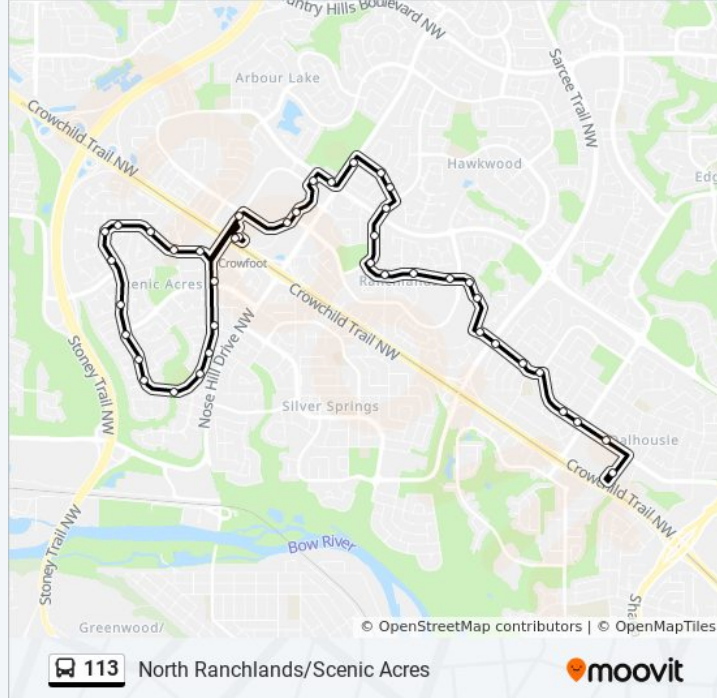

Sb Scenic Acres Dr @ Scenic Acres Bv NW

Sb Scenic Acres Dr @ Scandia Ri NW

Sb Scenic Acres Dr @ Scandia Ri NW

Eb Scenic Acres Dr @ Scenic Ridge Ga NW

Nb Scenic Acres Dr @ Scenic Glen Cr NW

Nb Scenic Acres Dr @ Scenic Acres Tc NW

Nb Scenic Acres Dr @ Scenic Rd NW

Nb Scurfield Dr @ Scenic Acres Bv NW

Crowfoot Lrt Station

Direction: North Ranchlands

25 stops

[VIEW LINE SCHEDULE](#)

Crowfoot Lrt Station

Eb Crowfoot Wy @ Crowfoot Cr NW