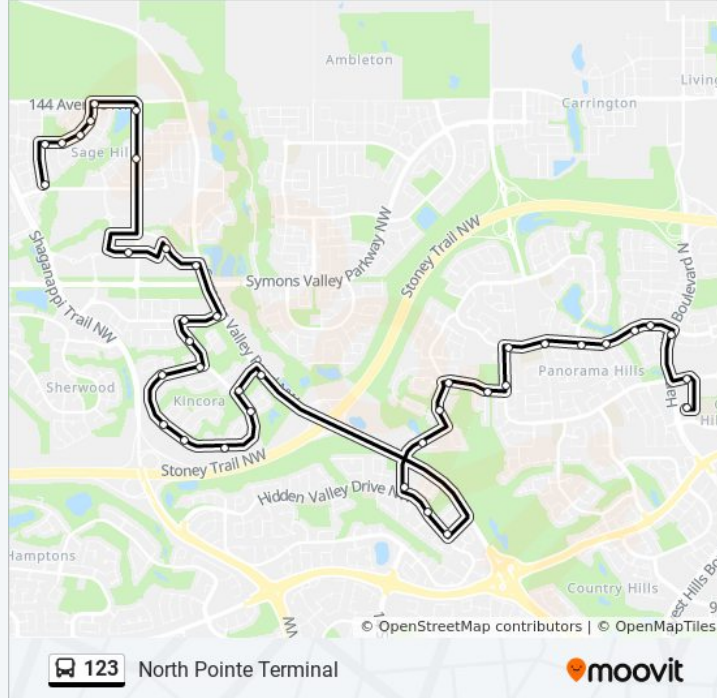

123 bus Info

Direction: North Pointe Terminal

Stops: 39

Trip Duration: 37 min

Line Summary:

Nb Kincora Bv @ Kincora Dr NW

Sb Symons Valley Rd @ Kincora Bv NW

Nb Hidden Valley Dr @ Hidden Valley Ga NW

Nb Hidden Valley Dr @ Hidden Valley Gv NW

Nb Hidden Valley Li @ Hidden Valley Dr NW

Eb Hidden Creek Dr @ Hidden Creek Gr NW

Nb Hidden Creek Bv @ N. Of Hidden Creek Rd NW

Eb Hidden Creek Wy @ Hidden Creek Bv NW

Eb Hidden Creek Wy @ Hidden Creek Pt NW

Nb Panamount Bv @ Hidden Creek Wy NW

Eb Panatella Bv @ Panamount Bv NW

Eb Panatella Bv @ Panamount St NW

Eb Panatella Bv @ Panamount Ri NW

Eb Panatella Bv @ Panamount HI NW

Eb Panatella Bv @ Panatella CI NW

Eb Panatella Bv @ Panatella Ci NW

Sb Harvest Hills Bv @ Panatella Bv NW

Eb Country Village Rd @ Harvest Hills Bv NE

North Pointe Terminal H

Direction: Sage Hill

38 stops

[VIEW LINE SCHEDULE](#)