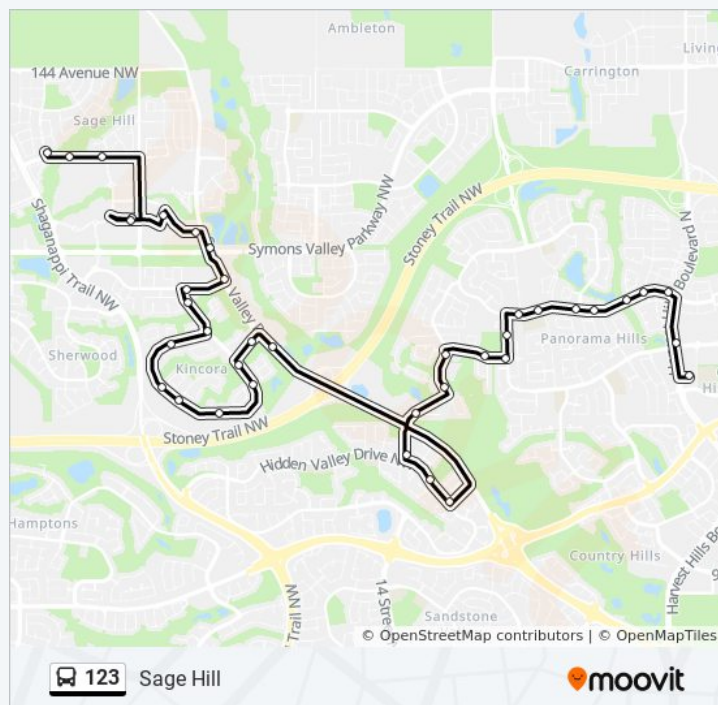

Eb Panatella Bv @ Panatella CI NW

Eb Panatella Bv @ Panatella Ci NW

Sb Harvest Hills Bv @ Panatella Bv NW

Eb Country Village Rd @ Harvest Hills Bv NE

North Pointe Terminal H

Direction: Sage Hill

38 stops

[VIEW LINE SCHEDULE](#)

123 bus Info

Direction: Sage Hill

Stops: 38

Trip Duration: 32 min

Line Summary:

Wb Hidden Creek Wy @ Panamount Bv NW
Wb Hidden Creek Wy @ Hidden Creek Pt NW
Sb Hidden Creek Bv @ Hidden Creek Ht NW
Sb Hidden Creek Bv @ Hidden Creek Rd NW
Wb Hidden Creek Dr @ Hidden Creek Pl NW
Nb Hidden Valley Dr @ Hidden Valley Ga NW
Nb Hidden Valley Dr @ Hidden Valley Gv NW
Nb Hidden Valley Li @ Hidden Valley Dr NW
Nb Symons Valley Rd @ S. Of Kincora Bv NW
Wb Kincora Bv @ Symons Valley Rd NW
Sb Kincora Dr @ Kincora Bv NW
Sb Kincora Dr @ Kincora Pa NW
Wb Kincora Dr @ Kincora Ba NW
Wb Kincora Dr @ Kincora Ht NW
Nb Kincora Dr @ Kincora Mr NW
Eb Kincora Dr @ Kincora Pt NW
Nb Kincora Glen Gr @ Kincora Ri NW
Nb Kincora Glen Gr @ Kincora Glen Ba NW
Eb Kincora Glen Rd @ Kincora Glen Gr NW
Nb Symons Valley Rd @ Kincora Glen Rd NW
Nb Symons Valley Rd @ Symons Valley Py NW
Wb Sage Hill Dr @ Symons Valley Rd NW
Sb Sage Hill Gd @ Sage Hill Dr
Wb Sage Hill Ga @ 37 St NW
Eb Sage Hill Ga @ W. Of 37 St NW
Wb Sage Valley Bv @ Sage Hill Vw NW
Wb Sage Valley Bv @ Sage Valley Rd NW
Nb Sage Valley Rd @ Sage Valley Bv NW