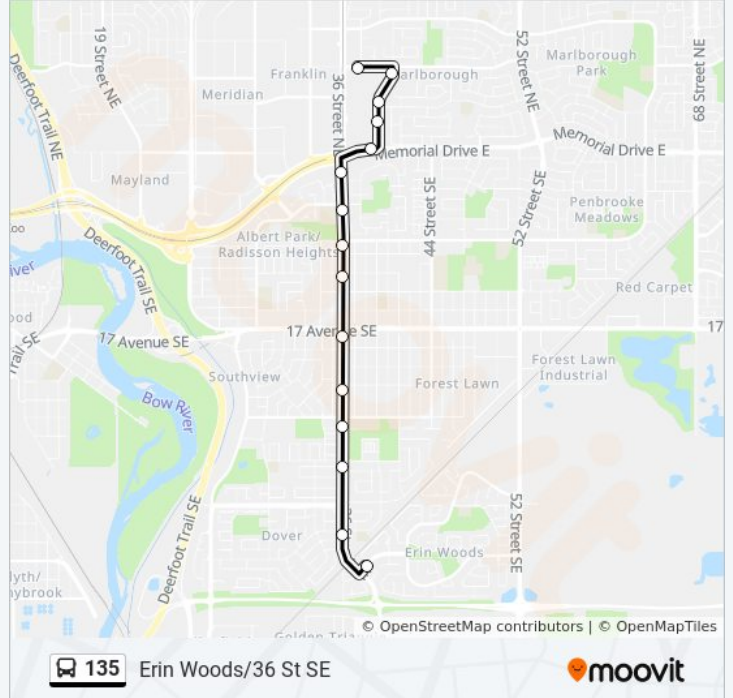

Use the Moovit App to find the closest 135 bus station near you and find out when is the next 135 bus arriving.

Direction: 36 St Se/Erin Woods

15 stops

[VIEW LINE SCHEDULE](#)

Marlborough Lrt Station (Eb Marlborough Dr)

Sb Marlborough Wy @ Marlborough Dr NE

Sb Marlborough Wy @ N.Of Maryvale Dr NE

Sb Marlborough Wy @ S.Of Maryvale Dr NE

Wb Memorial Dr @ Marlborough Wy NE

Sb 36 St E @ Memorial Dr

Sb 36 St SE @ Radcliffe Dr

Sb 36 St SE @ 8 Av SE

135 bus Info

Direction: 36 St Se/Erin Woods

Stops: 15

Trip Duration: 14 min

Line Summary:

Direction: 36 St Se/Erin Woods

28 stops

[VIEW LINE SCHEDULE](#)

135 bus Info

Direction: Marlborough Station

Stops: 28

Trip Duration: 25 min

Line Summary:

Nb 36 St SE @ 26 Av SE

Nb 36 St SE @ 23 Av SE

Nb 36 St SE @ 19 Av SE