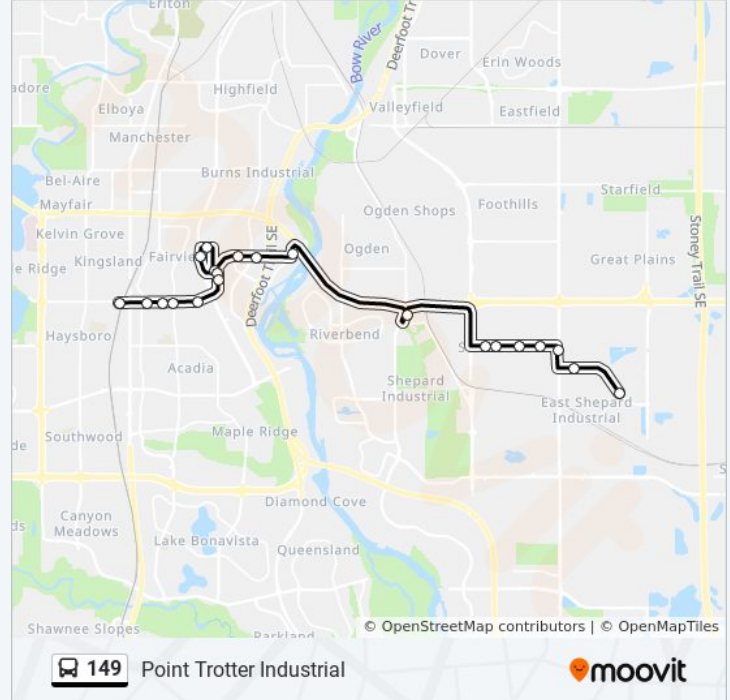

Eb 90 Av SE @ 44 St SE

Eb 90 Av SE @ 48 St SE

Sb 52 St SE @ 90 Av SE

Eb 94 Av SE @ 54 St SE

Eb 106 Av SE @ Distribution Center

149 bus time schedules and route maps are available in an offline PDF at moovitapp.com. Use the [Moovit App](#) to see live bus times, train schedule or subway schedule, and step-by-step directions for all public transit in Calgary.

[About Moovit](#) • [MaaS Solutions](#) • [Supported Countries](#) • [Mooviter Community](#)

© 2023 Moovit - All Rights Reserved

Check Live Arrival Times