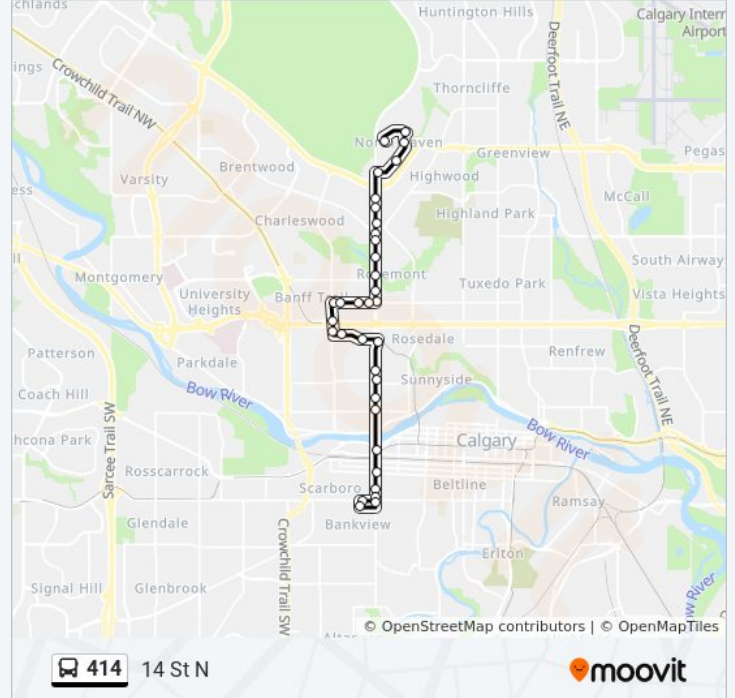

**414 bus Info**

**Direction:** 14 St N

**Stops:** 34

**Trip Duration:** 33 min

**Line Summary:**

Eb 20 Av NW @ 16 St NW

Eb 20 Av NW @ 15 St NW

Nb 14 St NW @ 20 Av NW

Nb 14 St NW @ 22 Av NW

Nb 14 St NW @ Roselawn Cr

Nb 14 St NW @ Rosehill Dr

Nb 14 St NW @ Rosevale Dr NW

Nb 14 St NW @ Chelsea St

Nb 14 St NW @ Cambrian Dr

Nb 14 St NW @ Cromwell Av

Nb 14 St NW @ Cornwallis Dr

Eb North Haven Dr @ 14 St NW

Nb North Haven Dr @ Namaka Cr NW

Nb North Haven Dr @ Nipawin Cr NW

Wb 48 Av NW @ North Haven Dr

Sb Niven Rd @ Norquay Dr NW

414 bus time schedules and route maps are available in an offline PDF at [moovitapp.com](https://moovitapp.com). Use the [Moovit App](#) to see live bus times, train schedule or subway schedule, and step-by-step directions for all public transit in Calgary.