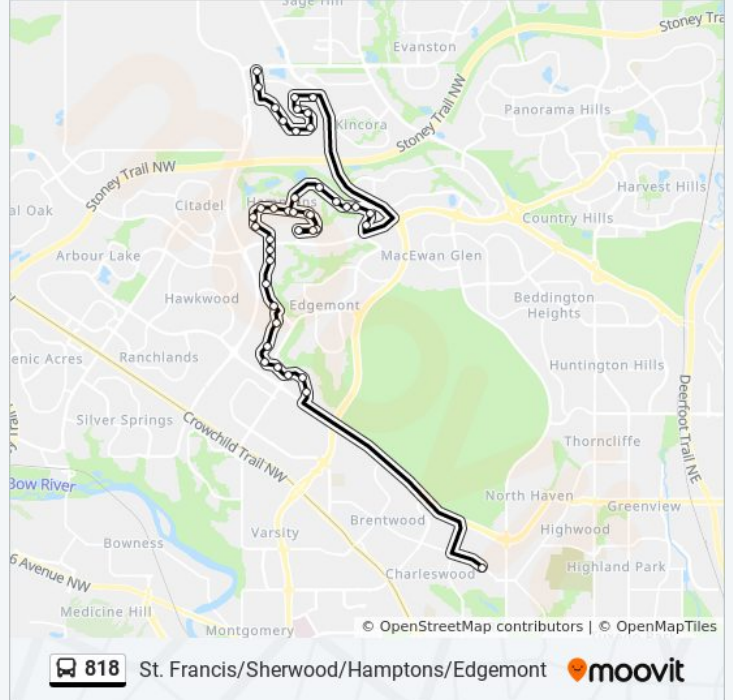

818 bus Info

Direction: St Francis Sherwood Hamptons Edgemont

Stops: 41

Trip Duration: 48 min

Line Summary:

Hamptons Bus Terminal Wb

Nb Hamptons Bv @ Hampstead Wy NW

Nb Hamptons Bv @ Hamptons Tc NW

Wb Hamptons Bv @ Hamptons Dr NW

Wb Hamptons Bv @ Hamptons Gv NW

Wb Hamptons Bv @ Hamptons Sq NW

Sb Hamptons Bv @ Hamptons Gr NW

Sb Hamptons Bv @ Hampshire Gv NW

Sb Hamptons Bv @ Hampshire Cl NW

Sb Edgepark Bv @ S. Of Country Hills Bv NW

Sb Edgepark Bv @ Edgeburn Cr NW

Sb Edgepark Bv @ Edgeland Ri NW

Sb Edgepark Bv @ Edgebyrne Cr NW

Sb Edgedale Dr @ Edgeland Rd NW

Sb Edgedale Dr @ Edgehill Dr NW

Sb Edgedale Dr @ Edgehill Dr NW

Sb Edgemont Bv @ Edgedale Dr NW

Eb Edgemont Dr @ Edgemont Bv NW

Sb Edgemont Dr @ Edgemont Rd NW

Sb Edgemont Dr @ Edgemont Pl NW

Eb Northmont Dr @ Calendar Rd NW

Direction: St Francis Sherwood Hamptons Edgemont

39 stops

[VIEW LINE SCHEDULE](#)