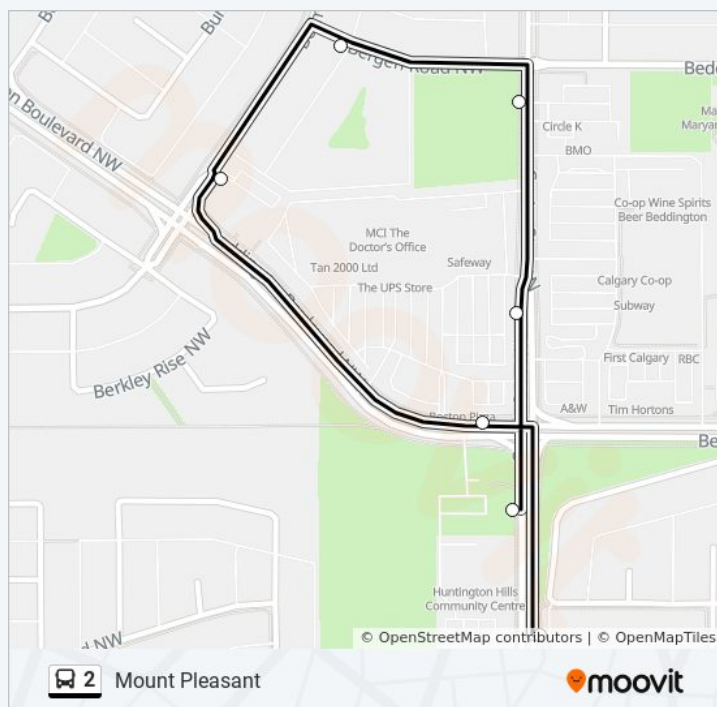

Eb 78 Av NW @ 5 St NW

Nb Centre St N @ 78 Av N

Direction: Mount Pleasant

7 stops

[VIEW LINE SCHEDULE](#)

Nb Centre St N @ 78 Av N

Wb Beddington Bv @ Centre St N

Nb Bermuda Dr @ Beddington Bv NW

Eb Bergen Rd @ Bermuda Dr NW

Sb Centre St N @ Bergen Rd N

Sb Centre St N @ N. Of Beddington Bv N

Sb Centre St N @ Beddington Bv N

2 bus Time Schedule

Mount Pleasant Route Timetable:

Sunday	12:15 AM - 1:50 AM
Monday	12:15 AM - 11:47 PM
Tuesday	12:12 AM - 11:47 PM
Wednesday	7:39 PM - 11:47 PM
Thursday	7:39 PM - 11:47 PM
Friday	7:39 PM - 11:47 PM
Saturday	Not Operational

2 bus Info

Direction: Mount Pleasant

Stops: 7

Trip Duration: 6 min

Line Summary:

2 bus time schedules and route maps are available in an offline PDF at moovitapp.com. Use the [Moovit App](#) to see live bus times, train schedule or subway schedule, and step-by-step directions for all public transit in Calgary.

[About Moovit](#) · [MaaS Solutions](#) · [Supported Countries](#) · [Mooviter Community](#)

Check Live Arrival Times